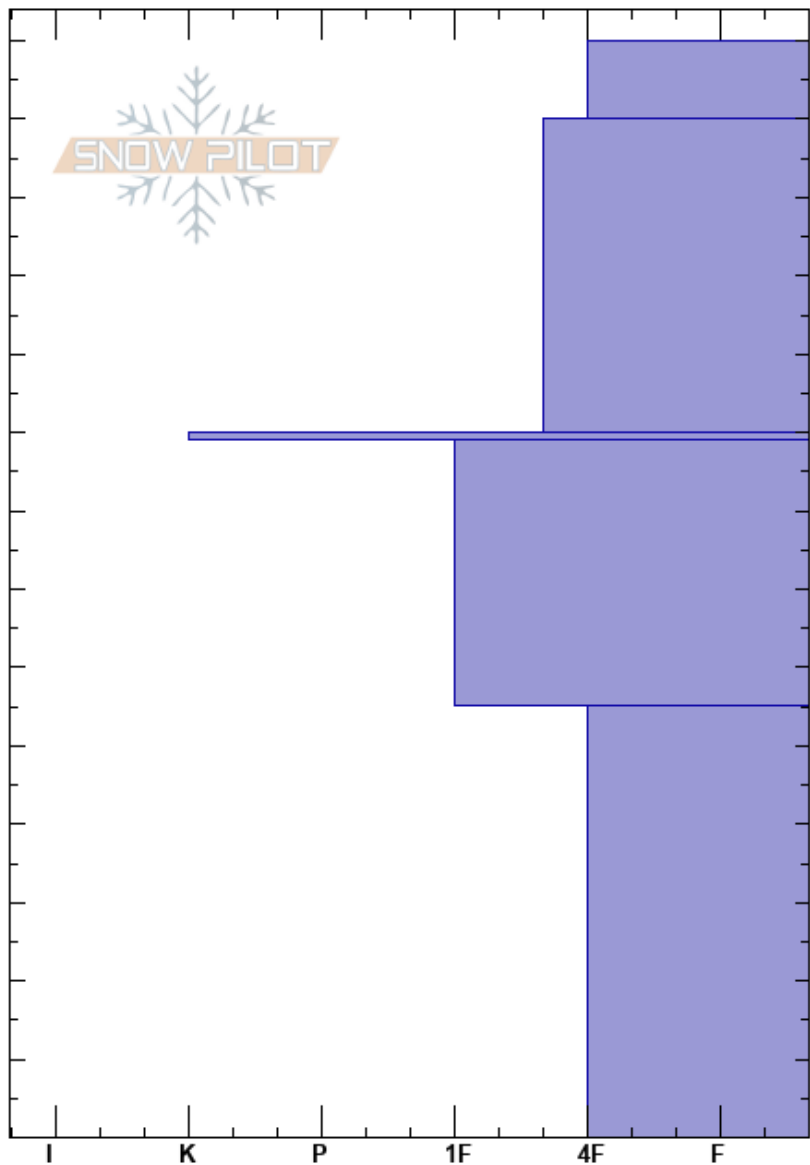

Lone Pine Shoulder
 Snake River Range
 WY
Elevation: 8742 ft
Aspect: NE
Specifics:

Eric Hafla
 01/04/2021 - 12:30pm
Co-ord: 43.50178N, -111.01943W
Slope Angle: 28°
Wind Loading:

Stability:
Air Temperature: HS:140
Sky Cover: OVC
Precipitation: NO
Wind: Calm
Layer Notes:
 55-0cm: Problematic layer

Crystal Form	Crystal Size	Moisture	ρ kg/m ³	Stability tests & Layer comments
⋆ (*)	1-2			
/	1-2			
⊙ ⊙				
□	1			
□	1-3			

← PST58/100 (End) @55cm
 ← ECTN29 @55cm

Notes: