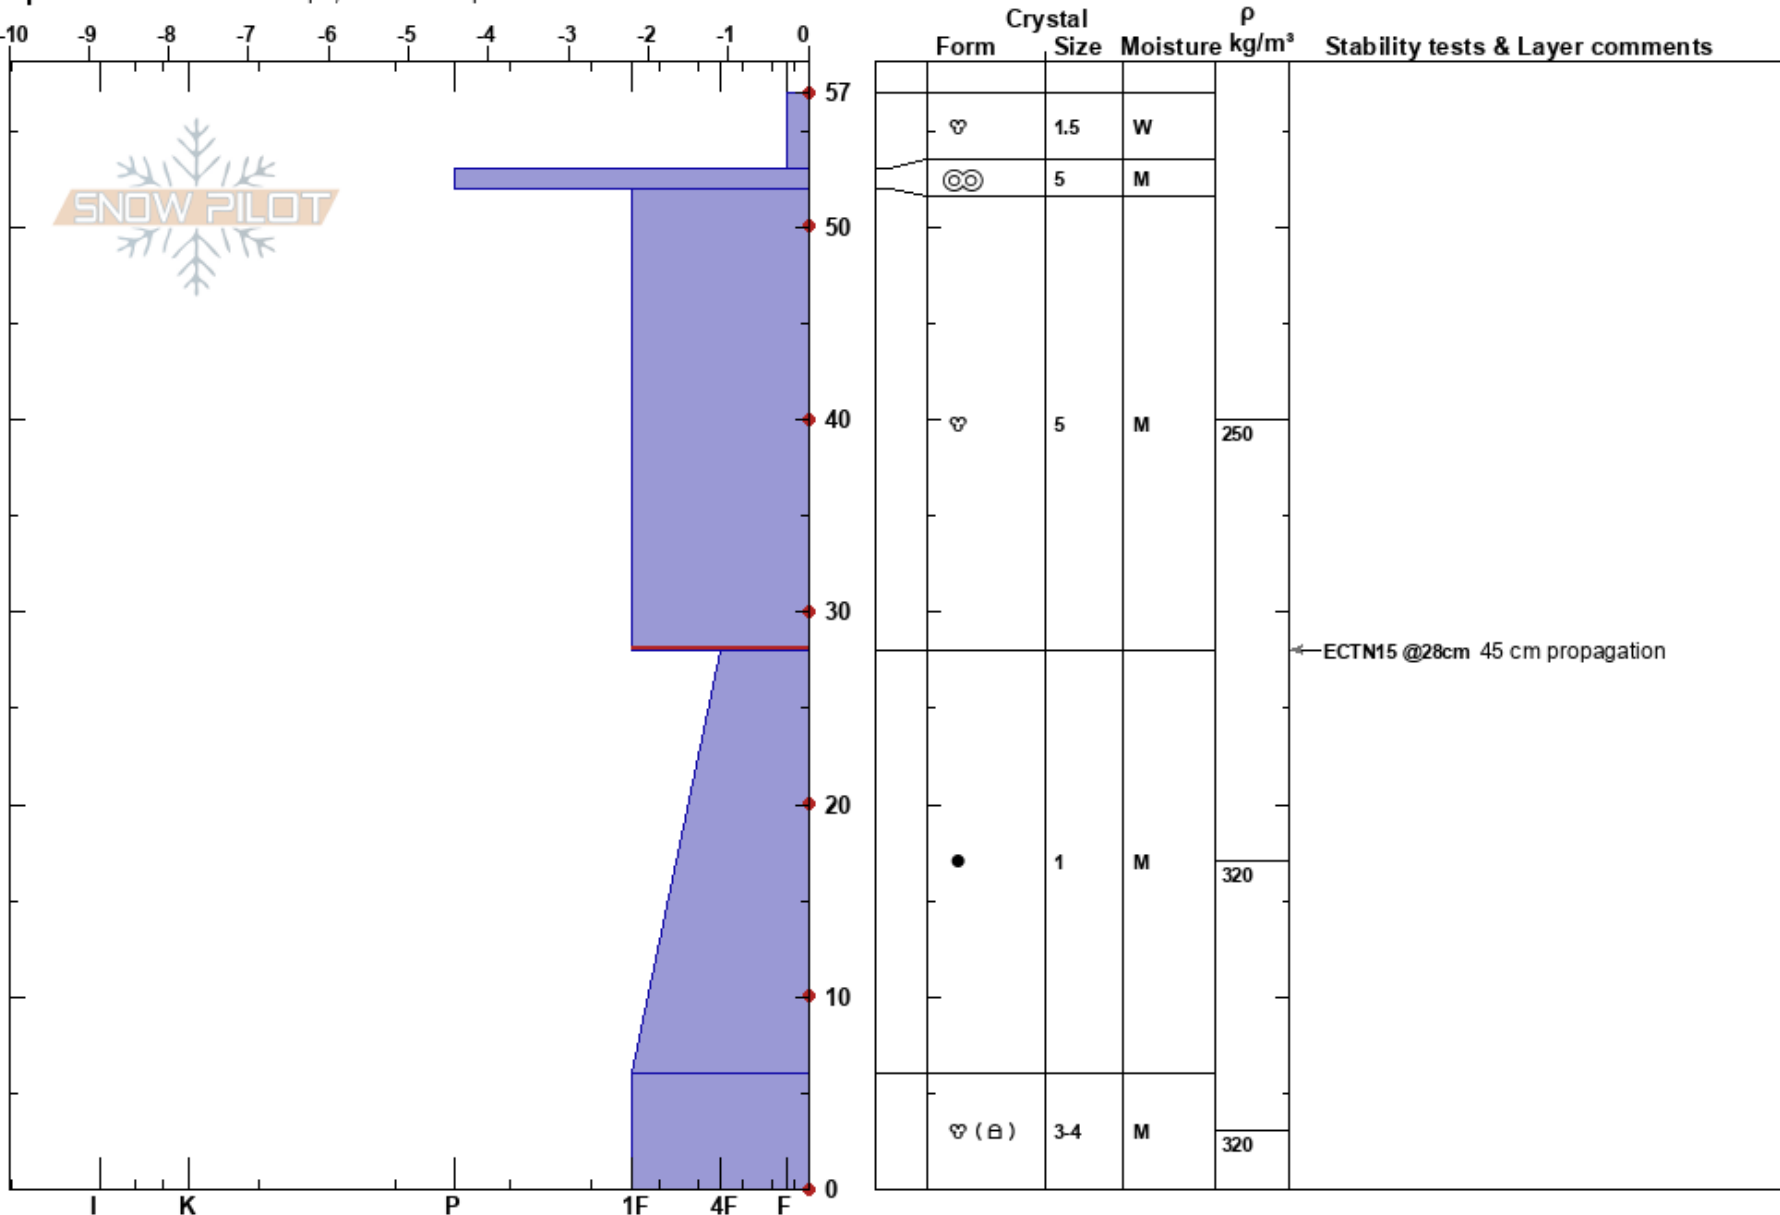

Fagerfjellet low
 Tromsø mainland
 Norway
 Elevation: 44 m
 Aspect: SW
 Specifics: Ski tracks on slope; We skied slope

Paul Velsand
 10/04/2017 - 15:00
 Co-ord: 33W 663223E 7722625N
 Slope Angle: 5°
 Wind Loading:

Stability: Fair
 Air Temperature: 3.2°C
 Sky Cover: OVC
 Precipitation: NO
 Wind: Calm

HS:57
 PF:3
 Layer Notes: 52-28cm:Problematic layer

Notes: Snow height iButton: 35 cm.
 Grass on weak surface found on ECT, i.e. vegetation may be the reason for the that weak interface.