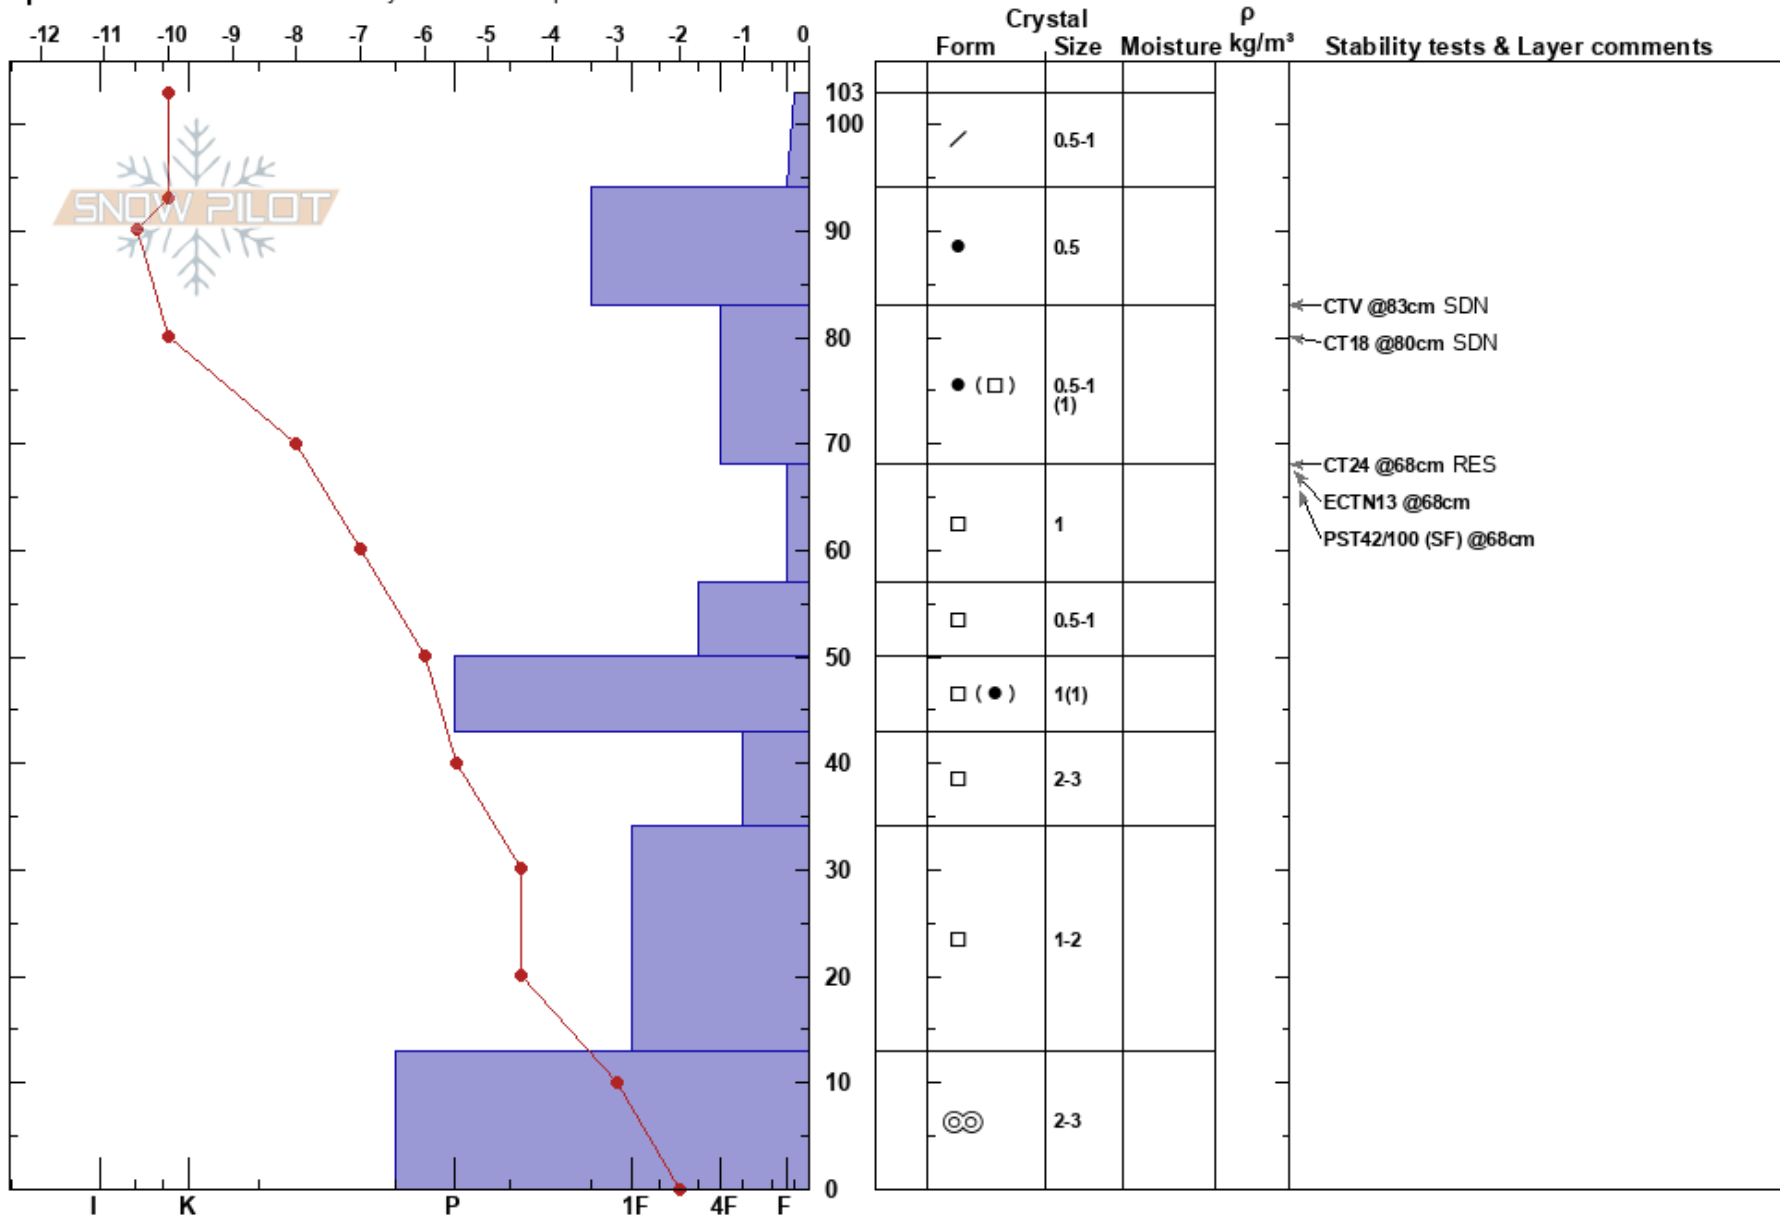

Bert. Ps - The Meadows  
 Front Range  
 CO  
 Elevation: 11563 ft  
 Aspect: 60°

Kenneth Yaphe  
 01/04/2021 - 12:00pm  
 Co-ord: 39.80578N, -105.78395W  
 Slope Angle: 13°  
 Wind Loading: previous

Stability:  
 Air Temperature: -4°C  
 Sky Cover: CLR  
 Precipitation: NO  
 Wind: Calm

HS:103  
 PF:30 83-68cm:Problematic layer

Specifics: Recent avalanche activity on different slopes

Notes: