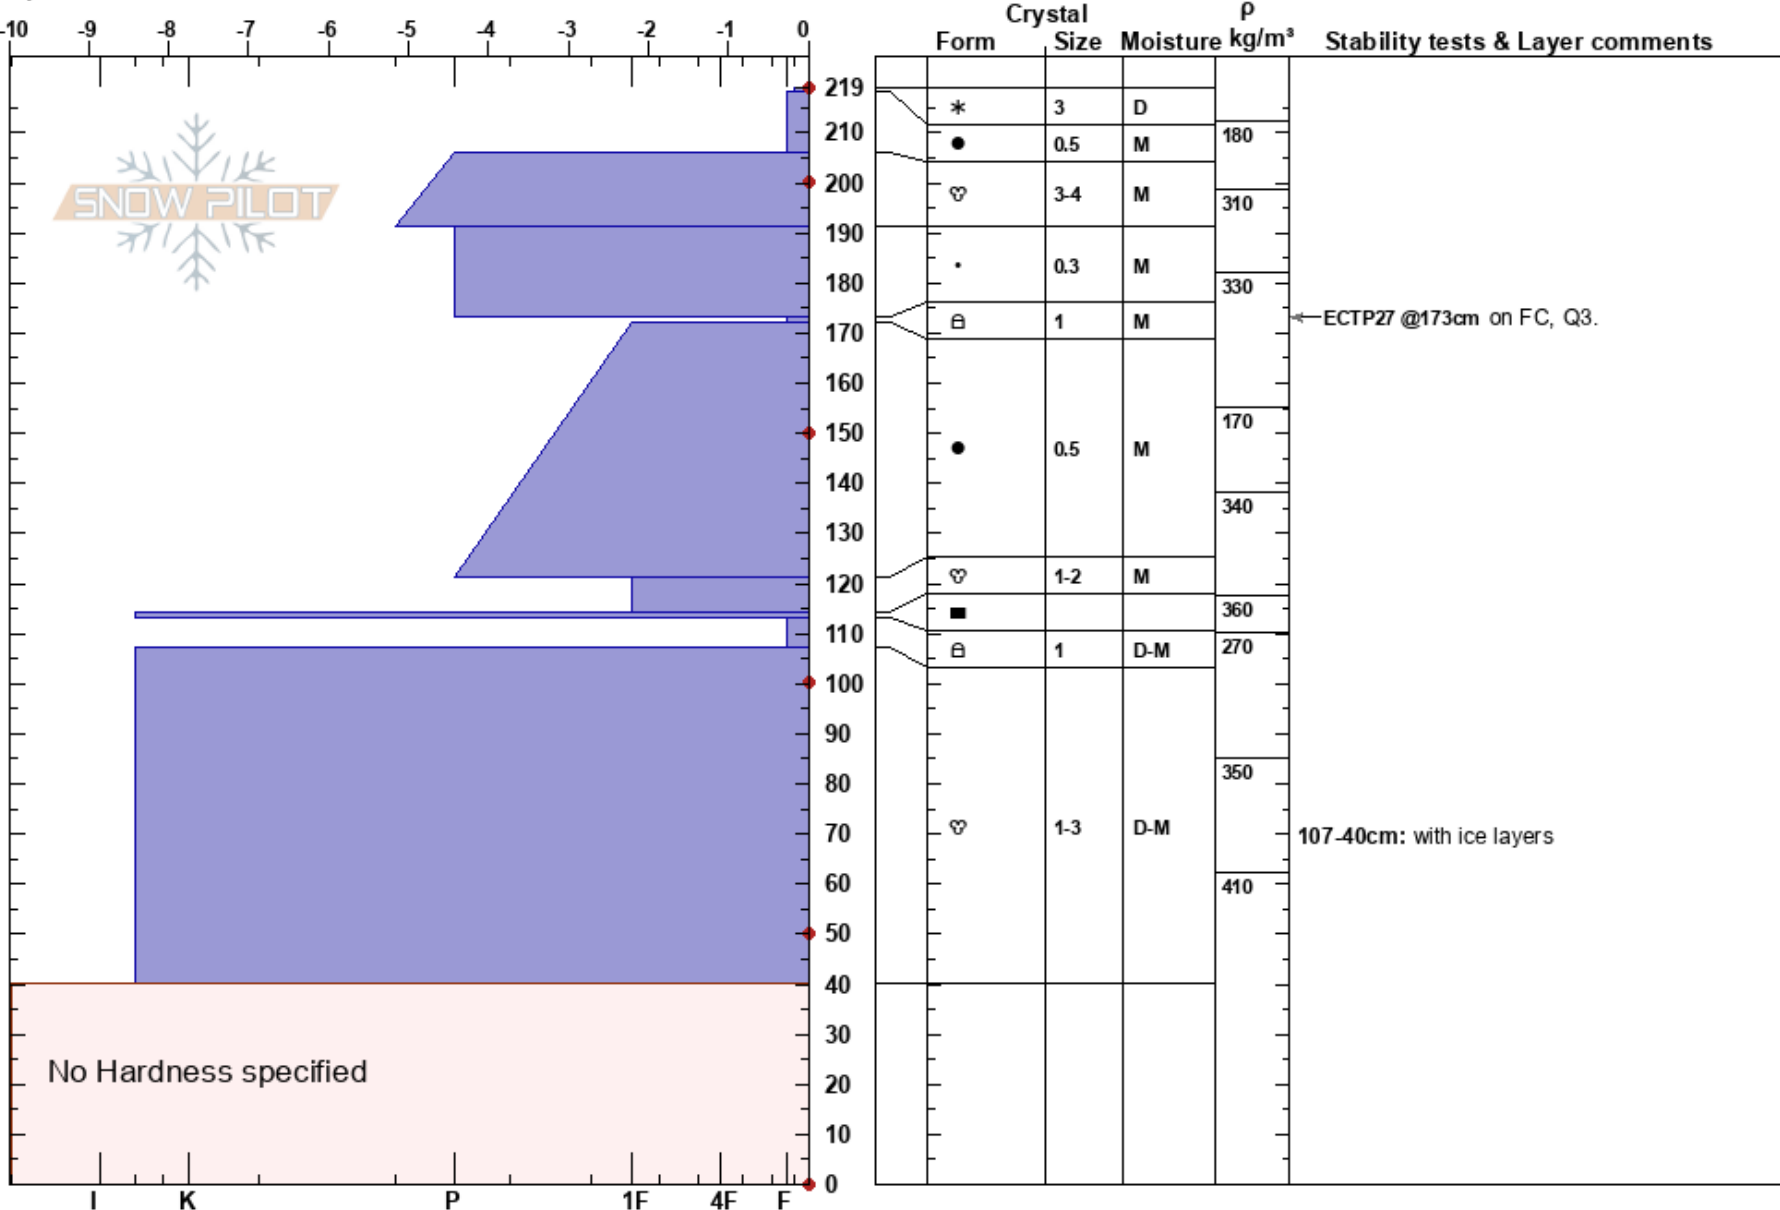

Fagerfjellet high
 Tromsø mainland
 Norway
 Elevation: 469 m
 Aspect: SW

Paul Velsand
 10/04/2017 - 13:30
 Co-ord: 33W 664644E 7721833N
 Slope Angle: 15°
 Wind Loading:

Stability: Good
 Air Temperature: 0°C
 Sky Cover: OVC
 Precipitation: S-1
 Wind: Calm
 HS:219
 PF:19
 173-172cm: Problematic layer
 107-40cm: with ice layers

Specifics: Recent avalanche activity on similar slopes; Ski tracks on slope; We skied slope; Snowmobile tracks on slope

Notes: Snow height iButton: 190 cm.