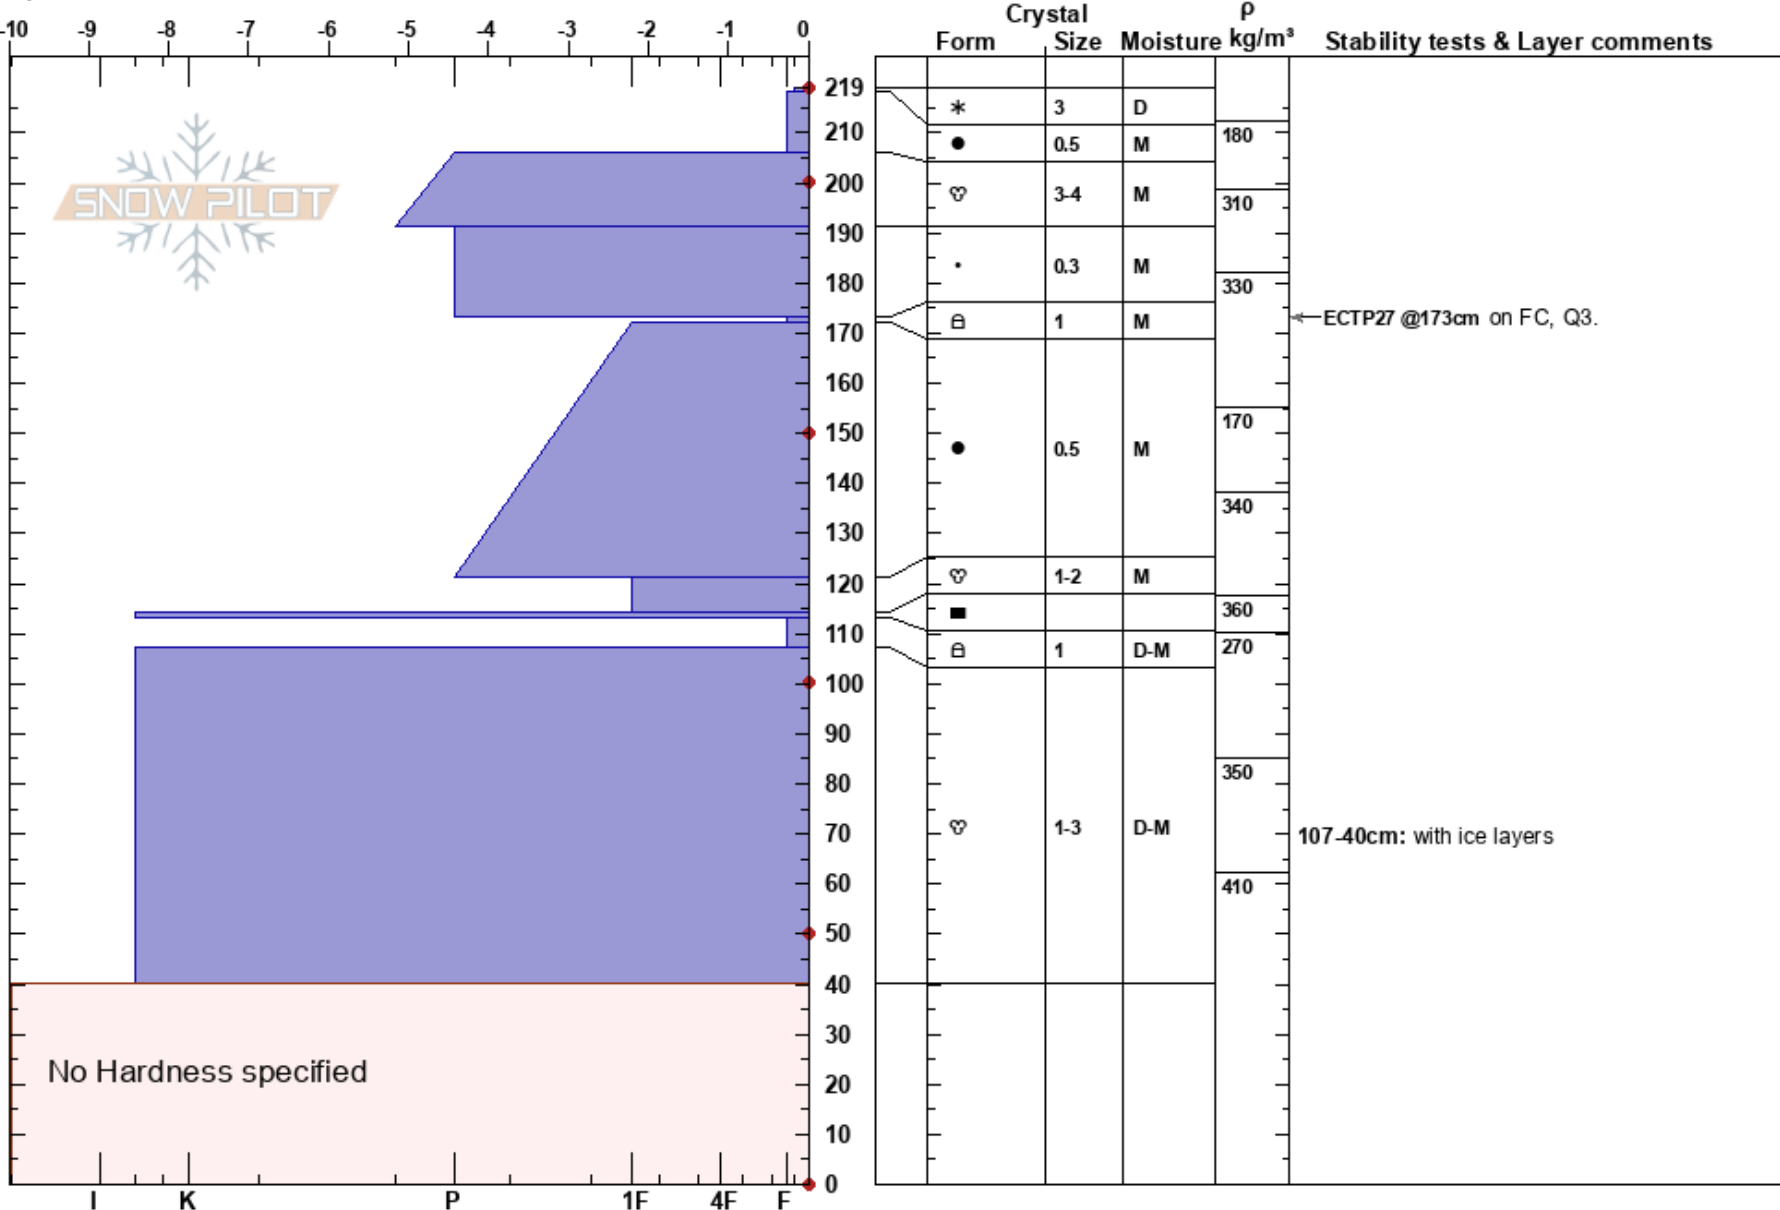

Fagerfjellet high  
 Tromsø mainland  
 Norway  
 Elevation: 469 m  
 Aspect: SW

Paul Velsand  
 10/04/2017 - 13:30  
 Co-ord: 33W 664644E 7721833N  
 Slope Angle: 15°  
 Wind Loading:

Stability: Good  
 Air Temperature: 0°C  
 Sky Cover: OVC  
 Precipitation: S-1  
 Wind: Calm

HS:219  
 PF:19  
 173-172cm: Problematic layer  
 107-40cm: with ice layers

Specifics: Recent avalanche activity on similar slopes; Ski tracks on slope; We skied slope; Snowmobile tracks on slope

Notes: Snow height iButton: 190 cm.