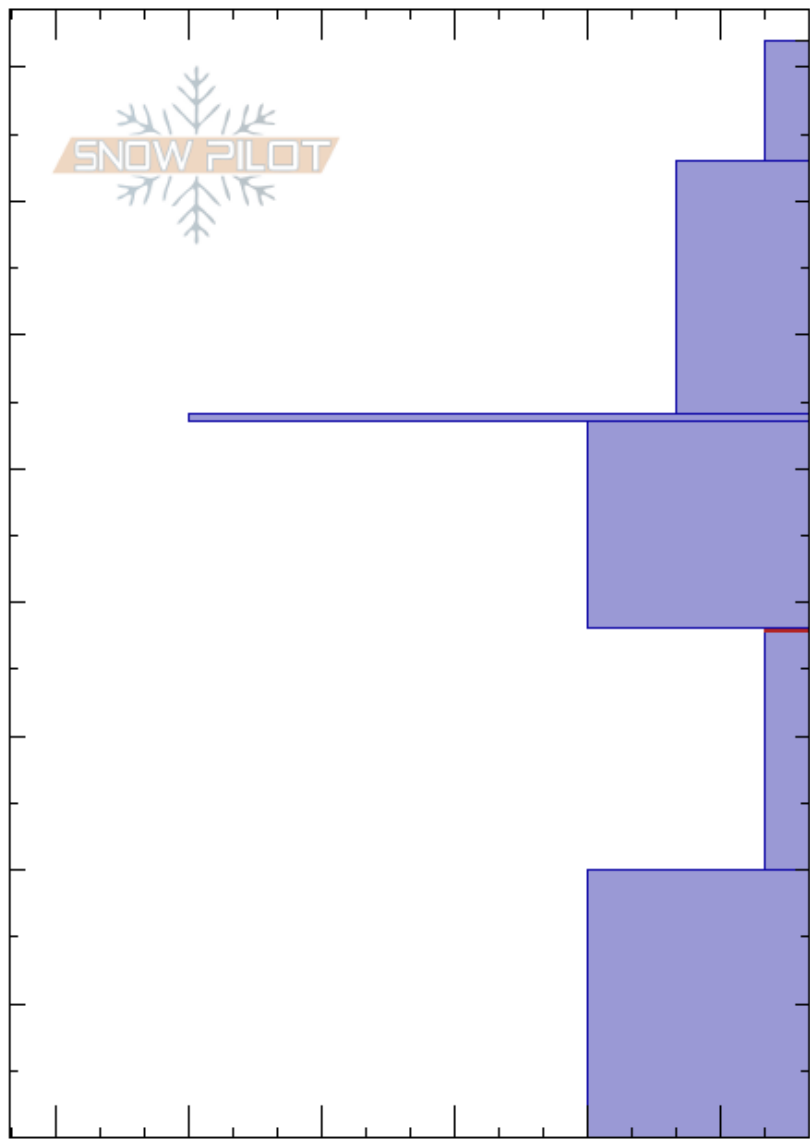

Lower Lionhead Ridge
 Lionhead Range
 MT
 Elevation: 8326 ft
 Aspect: 90°
 Specifics: Collapsing, widespread; Snowmobile tracks on slope

Dave Zinn
 01/04/2021 - 11:45am
 Co-ord: 44.70529N, -111.29999W
 Slope Angle: 25°
 Wind Loading: no

Stability: Poor
 Air Temperature: HS:82 PF:80 38-20cm:Problematic layer
 Sky Cover: OVC
 Precipitation: NO
 Wind: W Light Breeze

Crystal Form	Crystal Size	Moisture	ρ kg/m ³	Stability tests & Layer comments
+				
/				
=				
□	1			
^ (^)	2-6(15)			← ECTP6 @38cm ← ECTP2 @38cm
^	44			