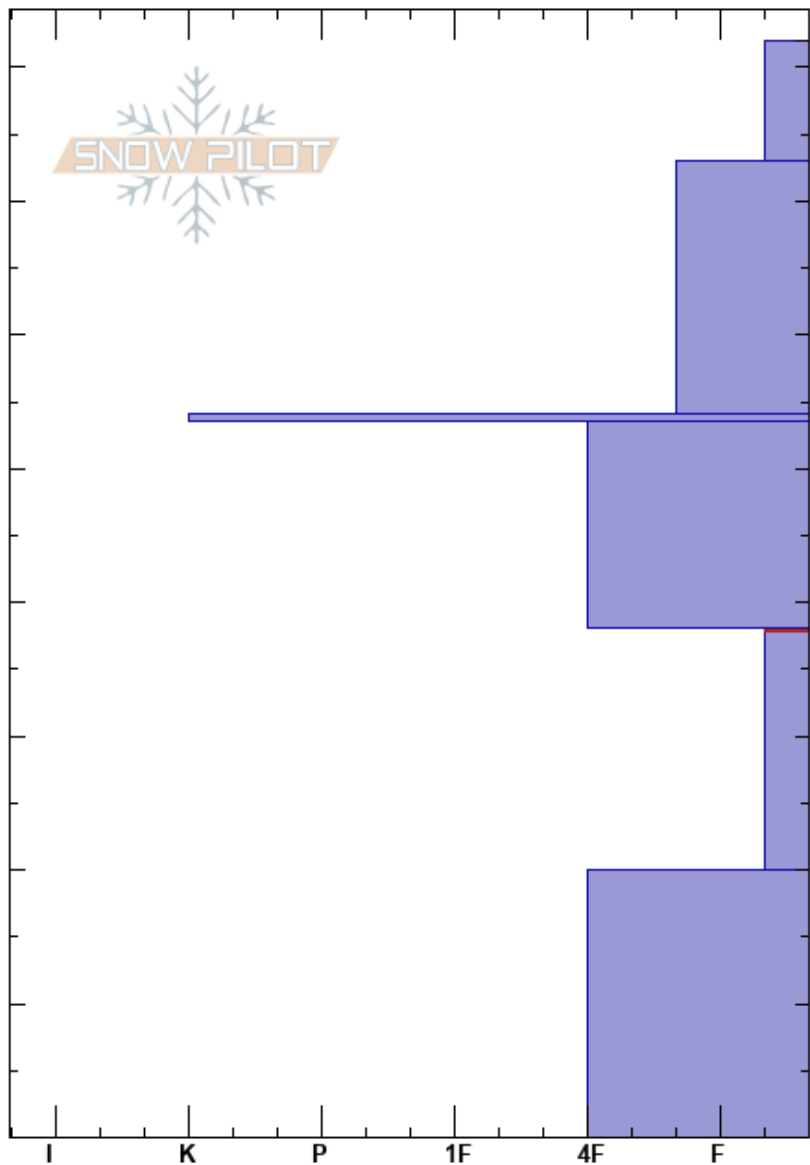

Lower Lionhead Ridge
 Lionhead Range
 MT
 Elevation: 8326 ft
 Aspect: 90°
 Specifics: Collapsing, widespread; Snowmobile tracks on slope

Dave Zinn
 01/04/2021 - 11:45am
 Co-ord: 44.70529N, -111.29999W
 Slope Angle: 25°
 Wind Loading: no

Stability: Poor
 Air Temperature: HS:82 PF:80 38-20cm:Problematic layer
 Sky Cover: OVC
 Precipitation: NO
 Wind: W Light Breeze

Elevation (ft)	Crystal		ρ kg/m ³	Stability tests & Layer comments
	Form	Size		
82				
80	+			
70	/			
60				
55	=			
50				
45	□	1		
40				
38				← ECTP6 @38cm ← ECTP2 @38cm
30	^ (^)	2-6(15)		
20				
10	^	44		
0				