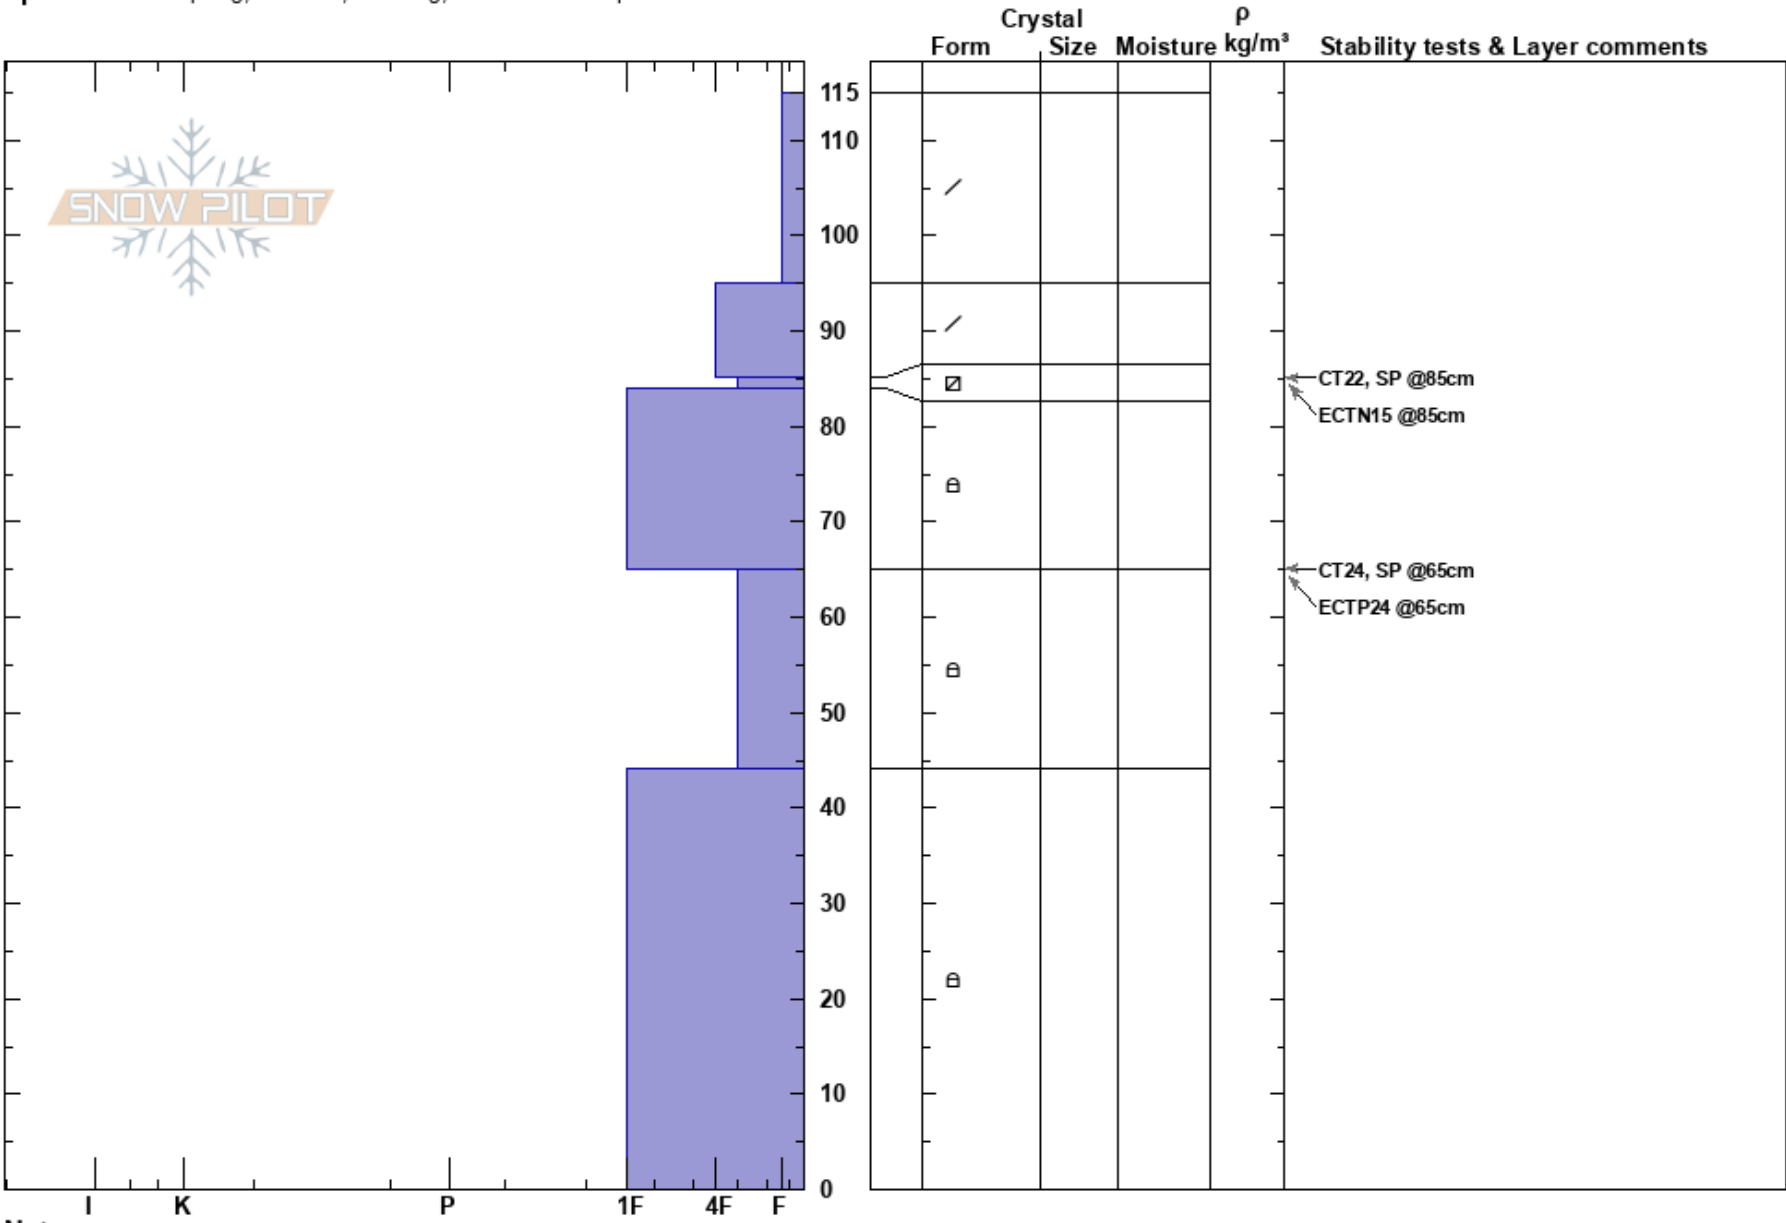

Above Sam  
 San Juan Range  
 CO  
**Elevation:** 11650 ft  
**Aspect:** 90°  
**Specifics:** Collapsing, localized; Cracking; Ski tracks on slope

Ann Mellick  
 01/04/2021 - 12:00pm  
**Co-ord:** 37.86331N, -107.73760W  
**Slope Angle:** 24°  
**Wind Loading:**

**Stability:**  
**Air Temperature:** 2°C  
**Sky Cover:** CLR  
**Precipitation:**  
**Wind:** Calm

**HS:**115  
**PF:**40 65-44cm:Problematic layer  
**PS:** 10

**Notes:** Slope collapsed as we were putting skis on after finishing the pit profile.