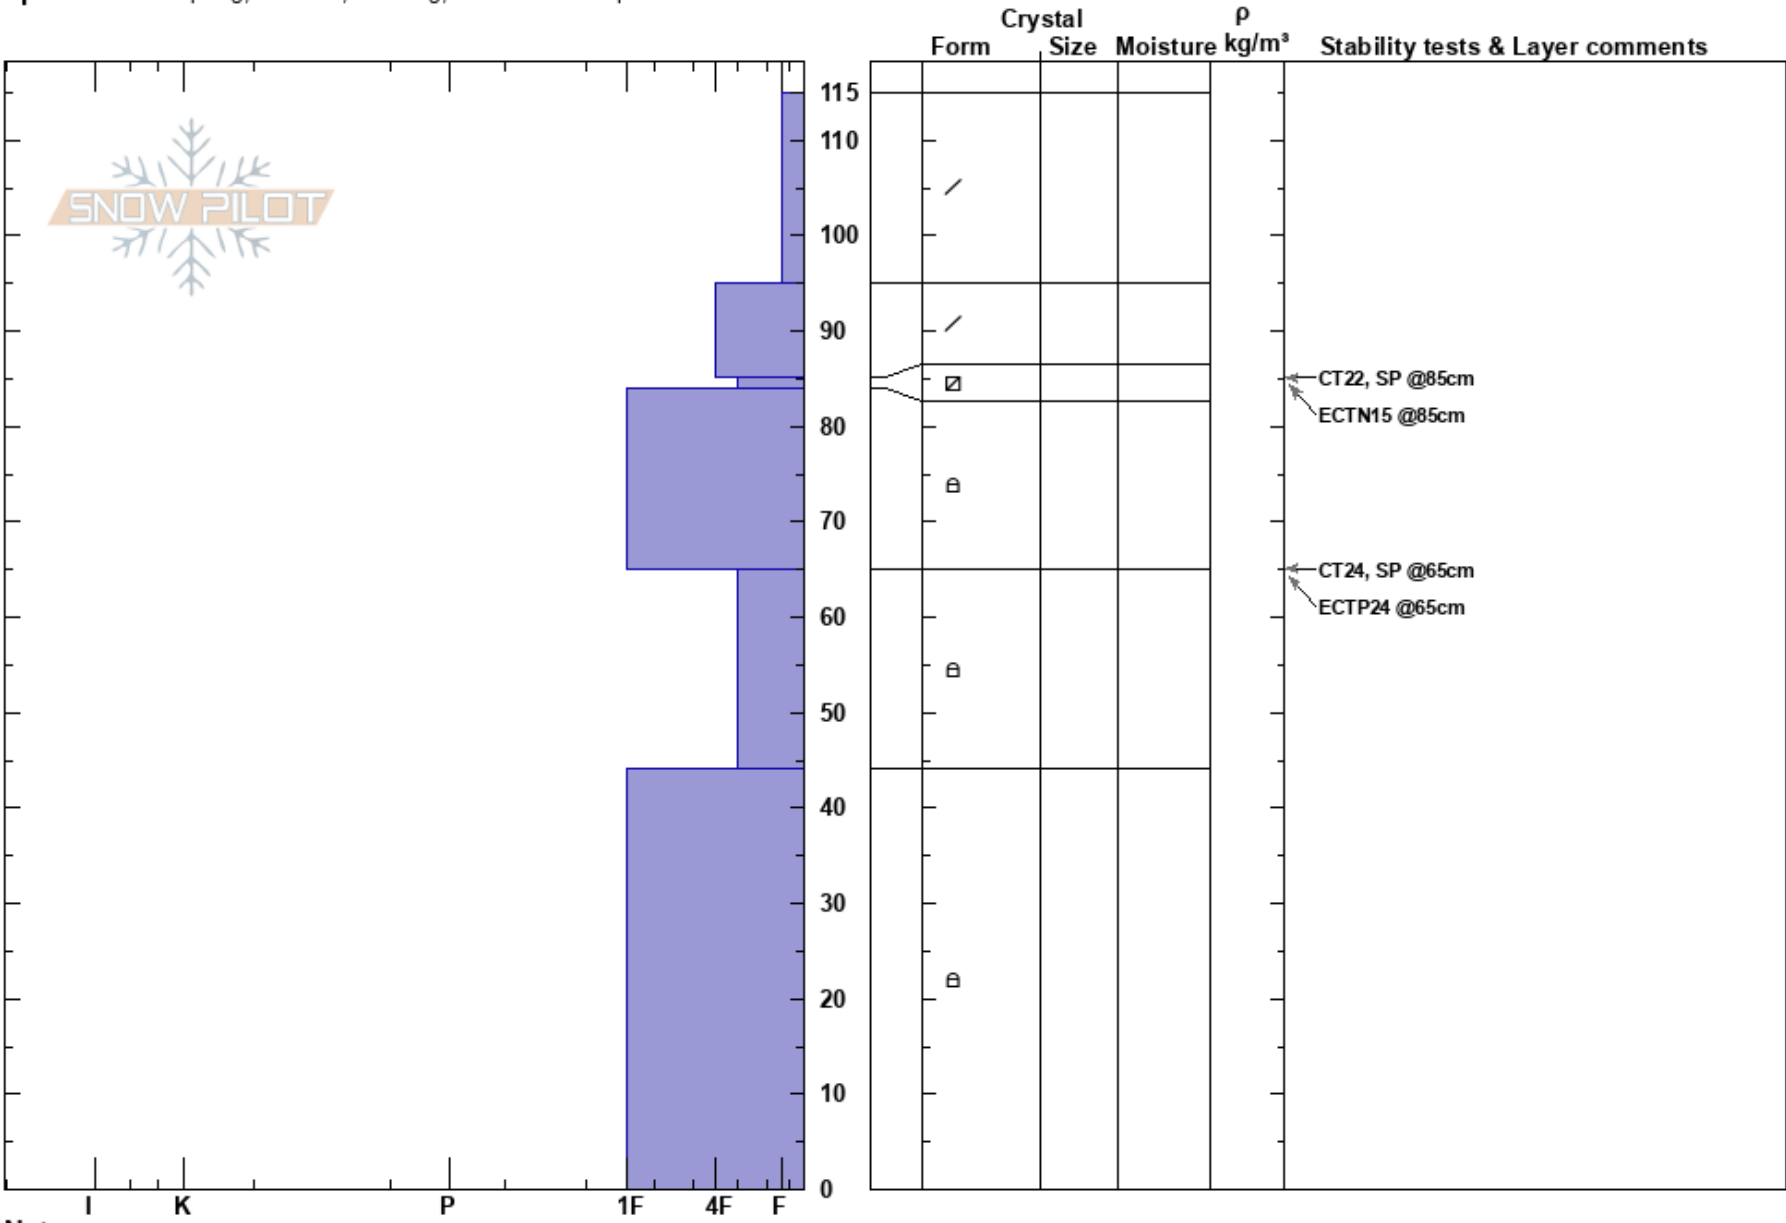

Above Sam
 San Juan Range
 CO
Elevation: 11650 ft
Aspect: 90°
Specifics: Collapsing, localized; Cracking; Ski tracks on slope

Ann Mellick
 01/04/2021 - 12:00pm
Co-ord: 37.86331N, -107.73760W
Slope Angle: 24°
Wind Loading:

Stability:
Air Temperature: 2°C
Sky Cover: CLR
Precipitation:
Wind: Calm

HS: 115
PF: 40
PS: 10
 65-44cm: Problematic layer

Notes: Slope collapsed as we were putting skis on after finishing the pit profile.