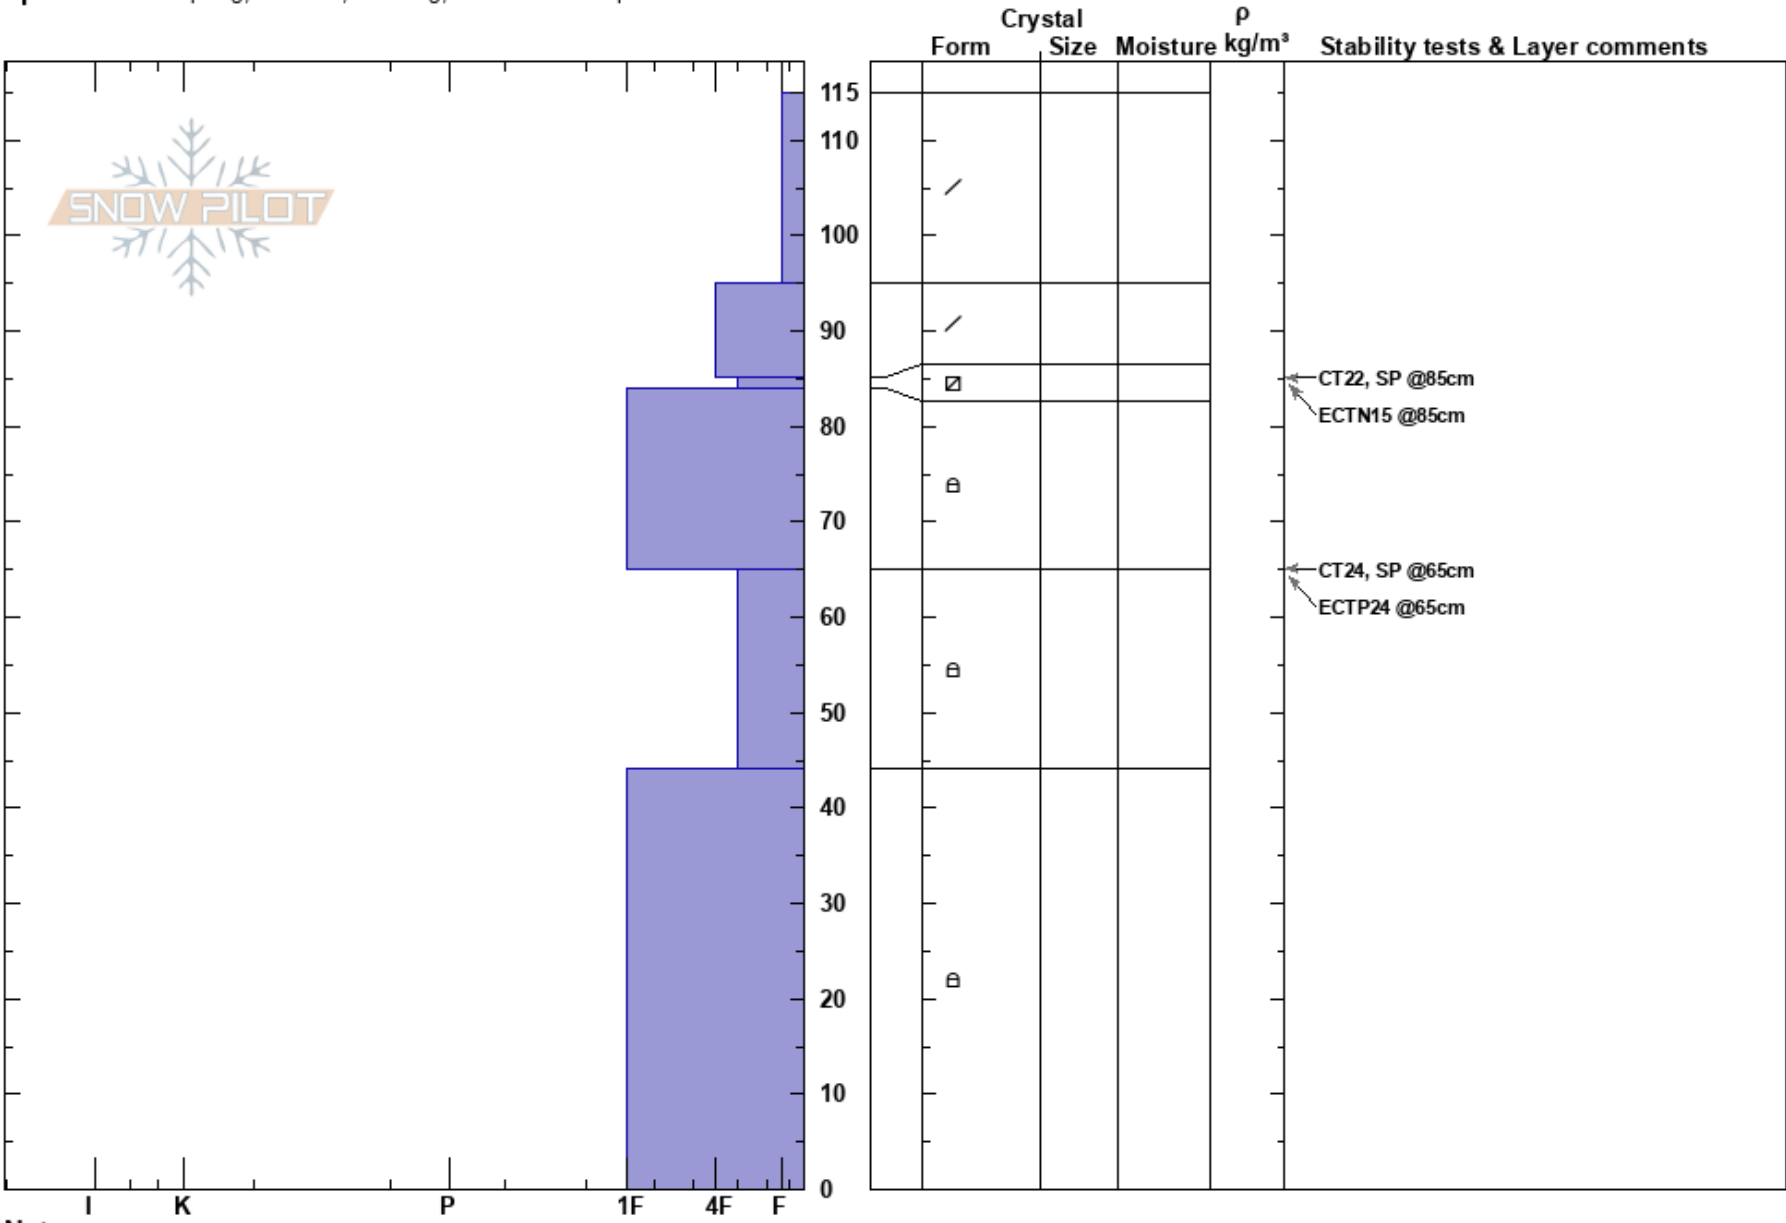

Above Sam
 San Juan Range
 CO
Elevation: 11650 ft
Aspect: 90°
Specifics: Collapsing, localized; Cracking; Ski tracks on slope

Ann Mellick
 01/04/2021 - 12:00pm
Co-ord: 37.86331N, -107.73760W
Slope Angle: 24°
Wind Loading:

Stability:
Air Temperature: 2°C
Sky Cover: CLR
Precipitation:
Wind: Calm

HS:115
PF:40
PS: 10
 65-44cm: Problematic layer

Notes: Slope collapsed as we were putting skis on after finishing the pit profile.