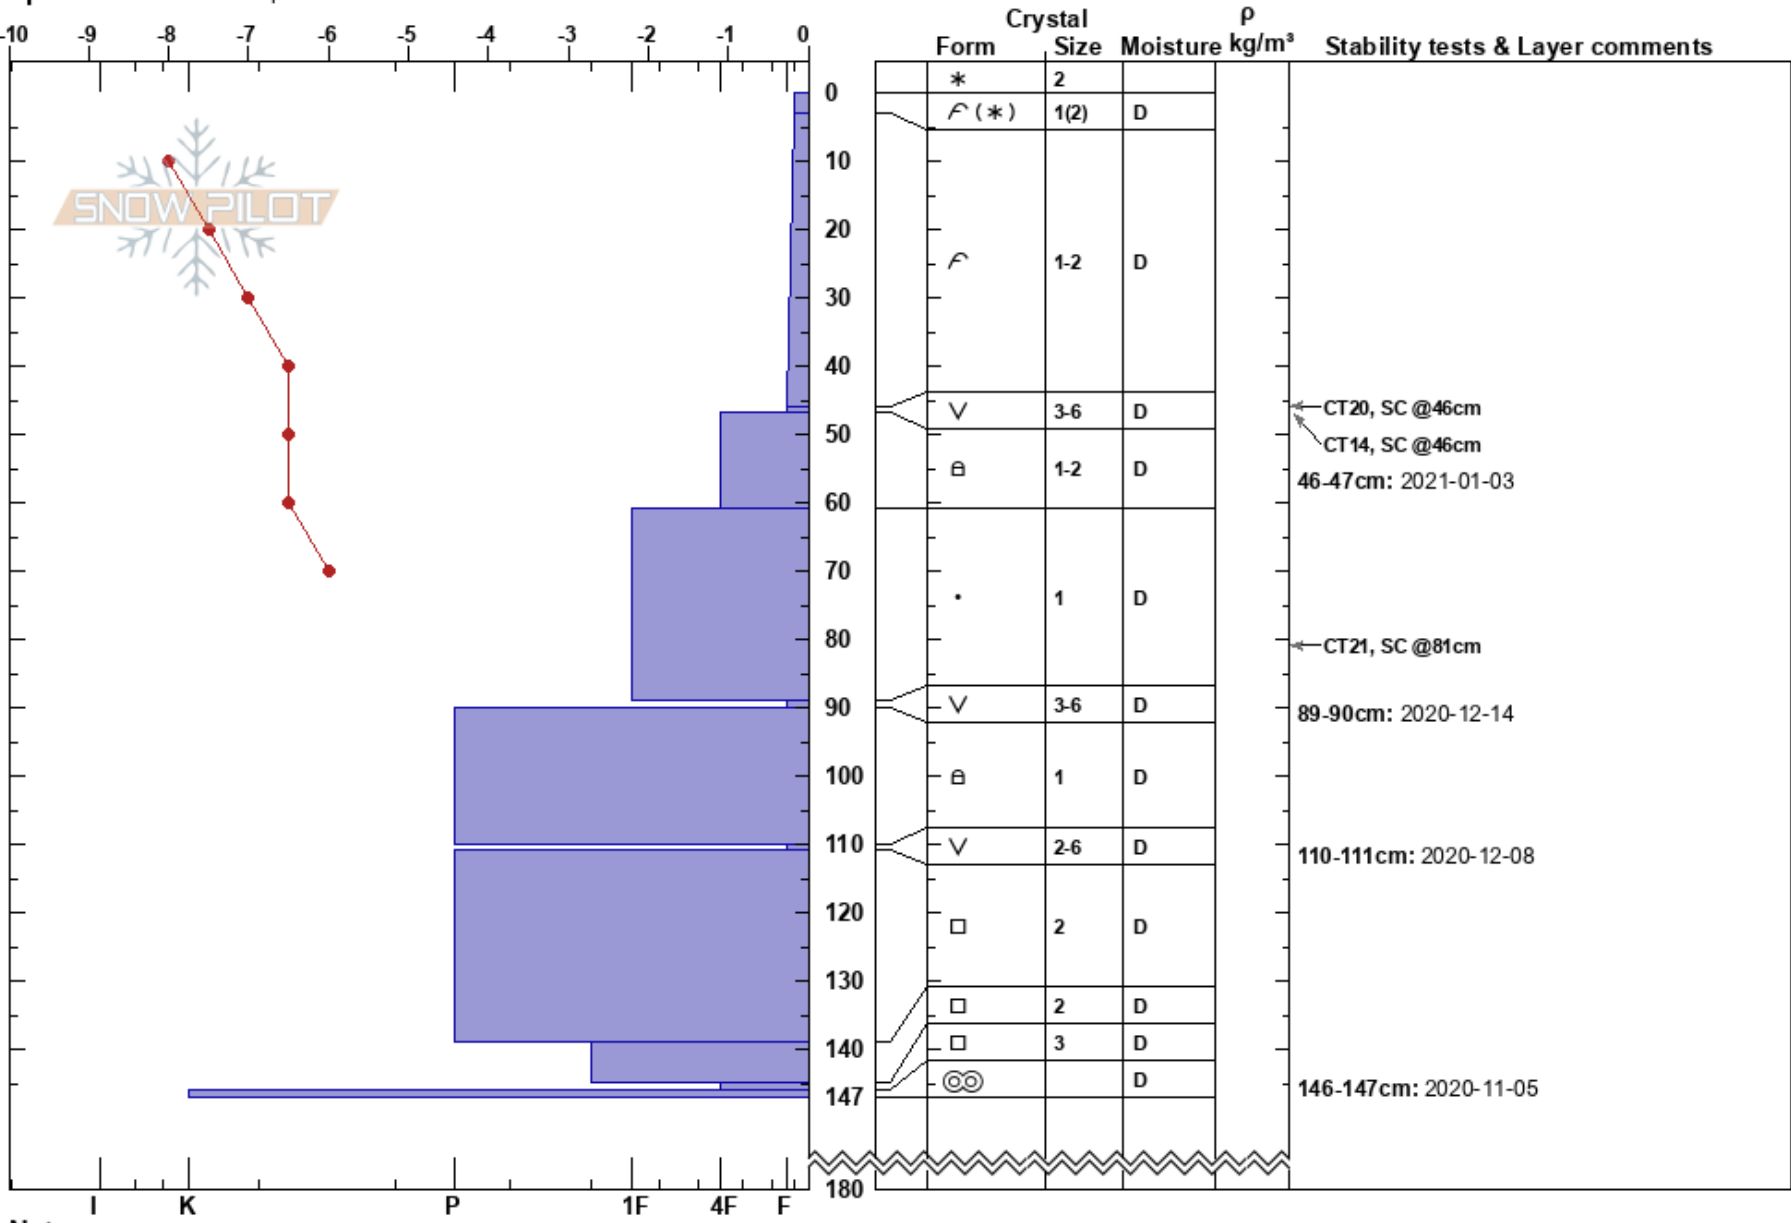

Chickadee Valley
 Banff, Yoho and Kootenay
 AB
 Elevation: 2196 m
 Aspect: S
 Specifics: We skied slope

James Walter
 04/01/2021 - 13:00
 Co-ord: 11U 561237E 5677569N
 Slope Angle: 25°
 Wind Loading:

Stability: **HS:180**
 Air Temperature: -4.5°C
 Sky Cover: OVC
 Precipitation: S-1
 Wind: Calm

PF:70
 PS:30
 46-47cm: 2021-01-03
 46-47cm: Problematic layer
 89-90cm: 2020-12-14
 110-111cm: 2020-12-08
 146-147cm: 2020-11-05

Notes: