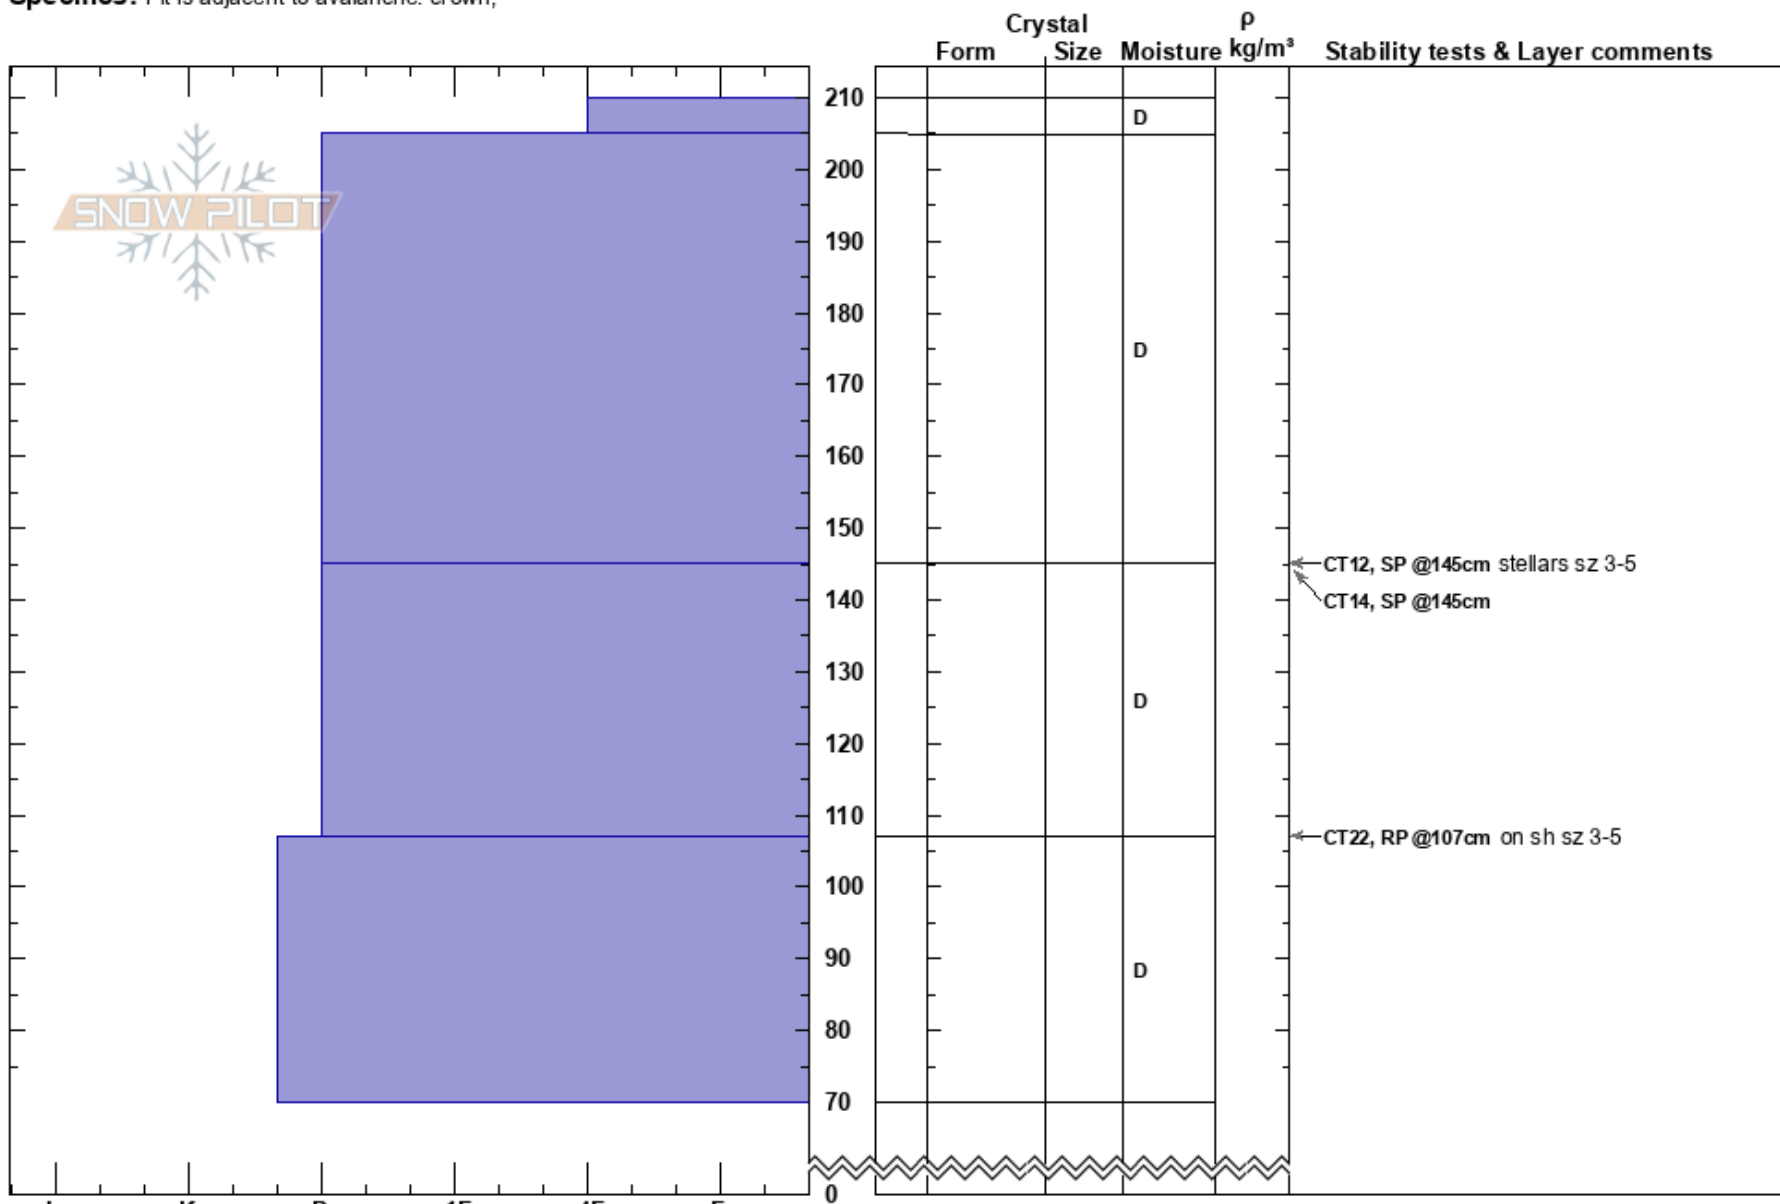

PF:20

AB

Co-ord: 51.09280N, -115.79401W

Sky Cover: FEW

PS: 10

Elevation: 2390 m

Slope Angle:

Precipitation: NO

Aspect: E

Wind Loading: yes

Wind: SW Moderate

Specifics: Pit is adjacent to avalanche: crown;

Notes: Wawa Bowl size 2 avalanche occurred yesterday, January 03, 2021. Only dug down to 70 cm, but could feel Nov. crust at about 20 cm off the ground.