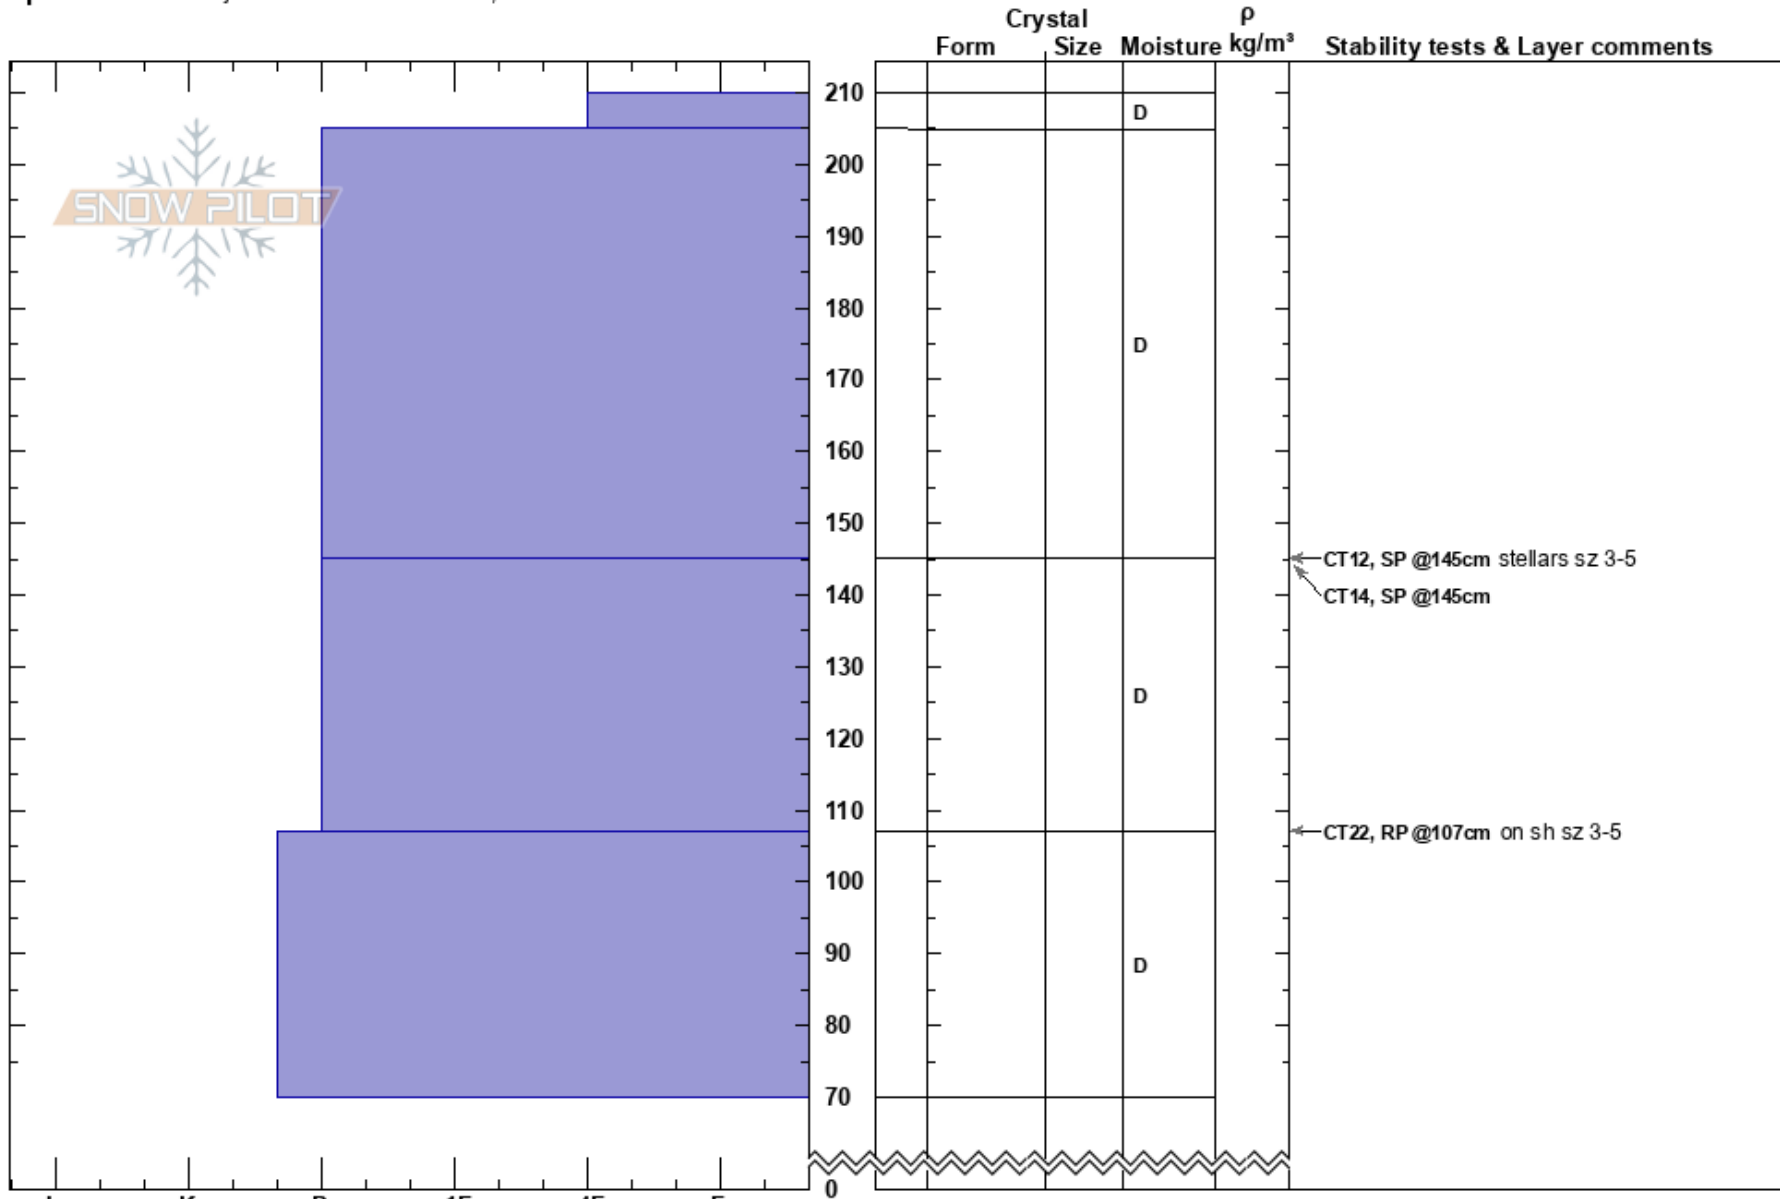

PF:20

AB

Co-ord: 51.09280N, -115.79401W

Sky Cover: FEW

PS: 10

Elevation: 2390 m

Slope Angle:

Precipitation: NO

Aspect: E

Wind Loading: yes

Wind: SW Moderate

Specifics: Pit is adjacent to avalanche: crown;

Notes: Wawa Bowl size 2 avalanche occurred yesterday, January 03, 2021. Only dug down to 70 cm, but could feel Nov. crust at about 20 cm off the ground.