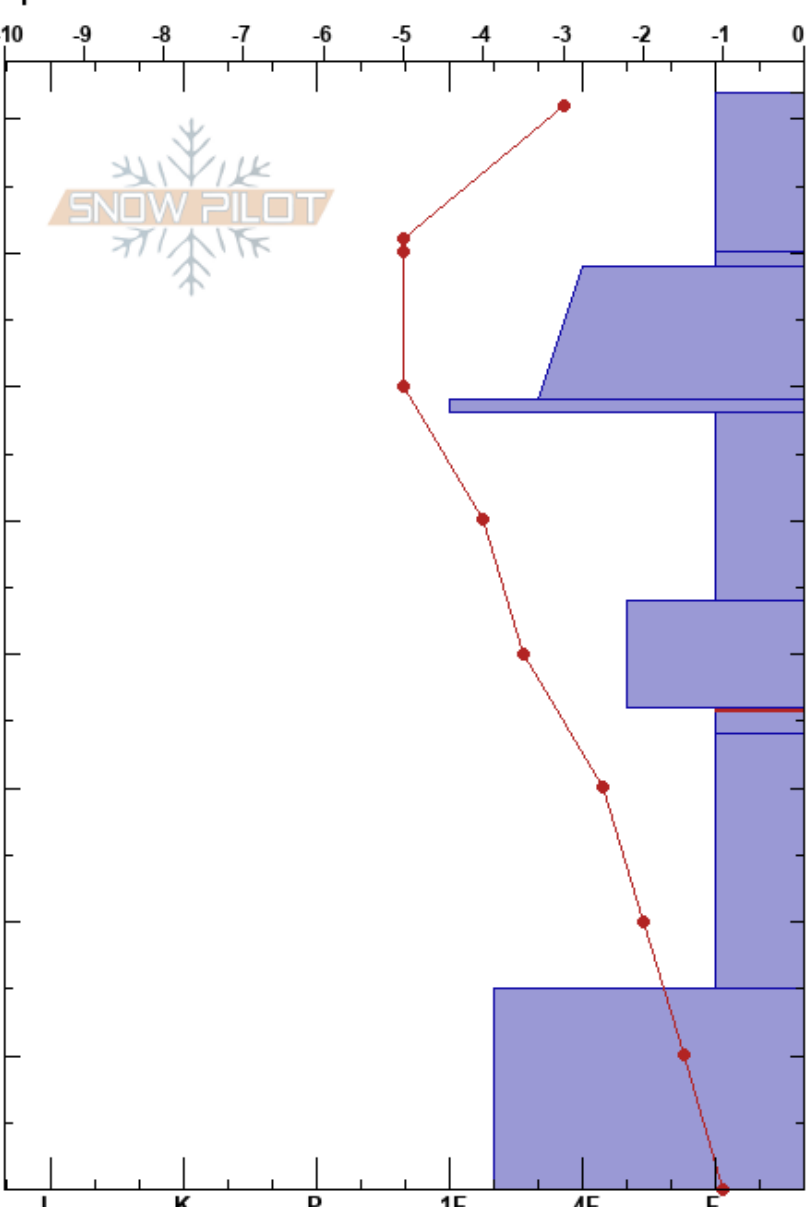

Snow King - Scottys
 Teton Range
 WY
 Elevation: 7676 ft
 Aspect: NW
 Specifics:

Tyler MacPhie
 01/05/2021 - 1:30pm
 Co-ord: 43.46228N, -110.76953W
 Slope Angle: 21°
 Wind Loading: no

Stability: Fair
 Air Temperature: -1.4°C
 Sky Cover: OVC
 Precipitation: NO
 Wind: SW Light Breeze

HS:82
 PF:70
 36-34cm: Problematic layer

Form	Crystal		Moisture	ρ kg/m ³	Stability tests & Layer comments
	Size				
+	1				
+ (/)	0.5-2				
∨	2-4				
•	0.5-1				
⊙⊙	0.3-0.5				
⊖	0.5-1.5				
□	1-2.5				← STE @45cm
∨ ⊙⊙	4-10(0.5)				← ECTP11 @35cm 12mm SH/MFC ← CT2, Q2 @35cm 12mm SH/MFC
(^)	2-4	M			
□	2-4	M			

Notes: SH Layer on top of MFC was sensitive on both ECT and CT, will be more reactive with more weight as well as slab cohesion to spur propagation.