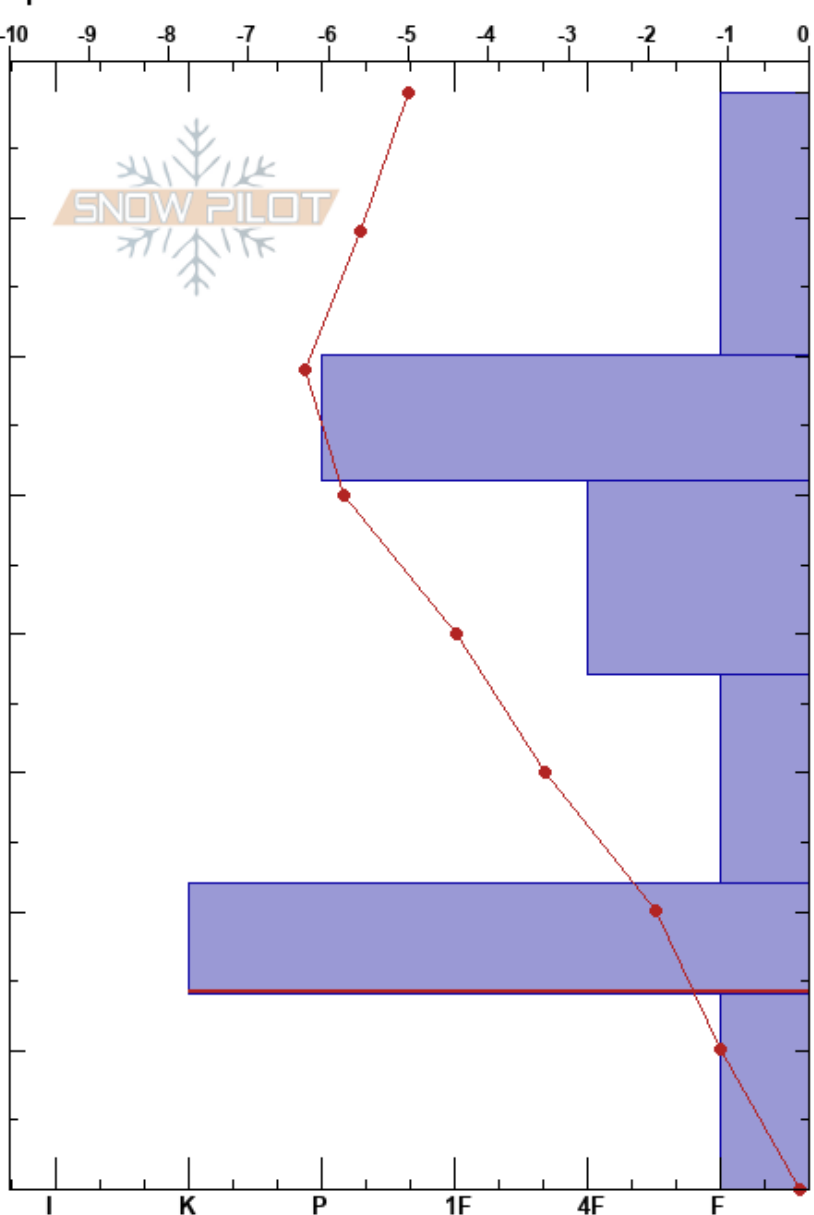

Lodgeview Right
 Sawatch
 CO
 Elevation: 11301 ft
 Aspect: 130°
 Specifics:

Monarch Ski Patrol
 01/04/2021 - 12:48pm
 Co-ord: 38.51596N, -106.33847W
 Slope Angle: 14°
 Wind Loading: no

Stability: **HS:79**
 Air Temperature: -3.6°C **PF:67**
 Sky Cover: CLR **PS:6**
 Precipitation: NO
 Wind: W Light Breeze
 Layer Notes: 22-14cm: Problematic layer

Form	Crystal		Moisture	ρ kg/m³	Stability tests & Layer comments
	Size	Moisture			
∧	3-6				
○	0.5				← ECTP15 @14cm ← PST30/100 (End) @14cm
○	0.5				← CT14, SC @22cm
□	2-4				
□	1-1				← CT22, SP @50cm
○	0.5				
/	1.5-2				