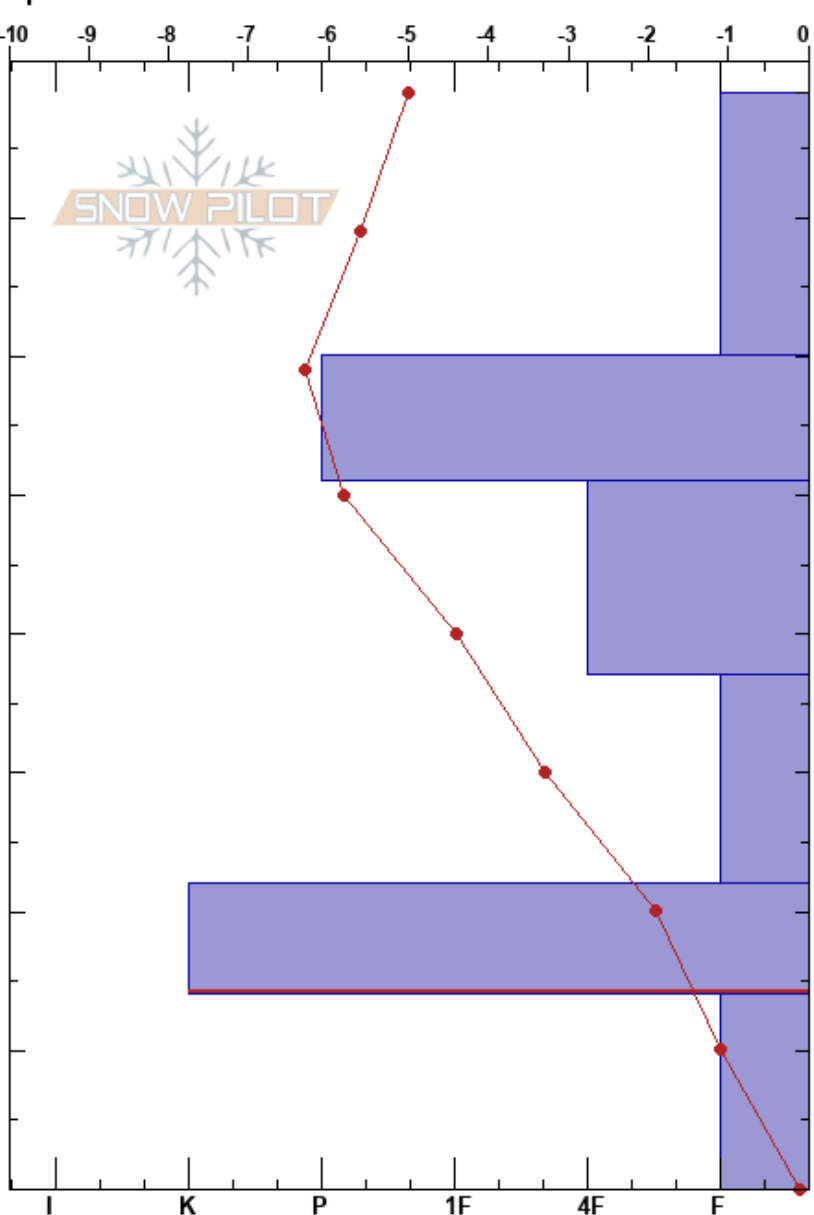

Lodgeview Right  
 Sawatch  
 CO  
 Elevation: 11301 ft  
 Aspect: 130°  
 Specifics:

Monarch Ski Patrol  
 01/04/2021 - 12:48pm  
 Co-ord: 38.51596N, -106.33847W  
 Slope Angle: 14°  
 Wind Loading: no

Stability: **HS:79**  
 Air Temperature: -3.6°C **PF:67**  
 Sky Cover: CLR **PS:6**  
 Precipitation: NO  
 Wind: W Light Breeze  
 Layer Notes: 22-14cm: Problematic layer

Form	Crystal		$\rho$ kg/m <sup>3</sup>	Stability tests & Layer comments
	Size	Moisture		
/	1.5-2			
○	0.5			
□	1-1			← CT22, SP @50cm
□	2-4			
○	0.5			← CT14, SC @22cm
^	3-6			← ECTP15 @14cm ← PST30/100 (End) @14cm