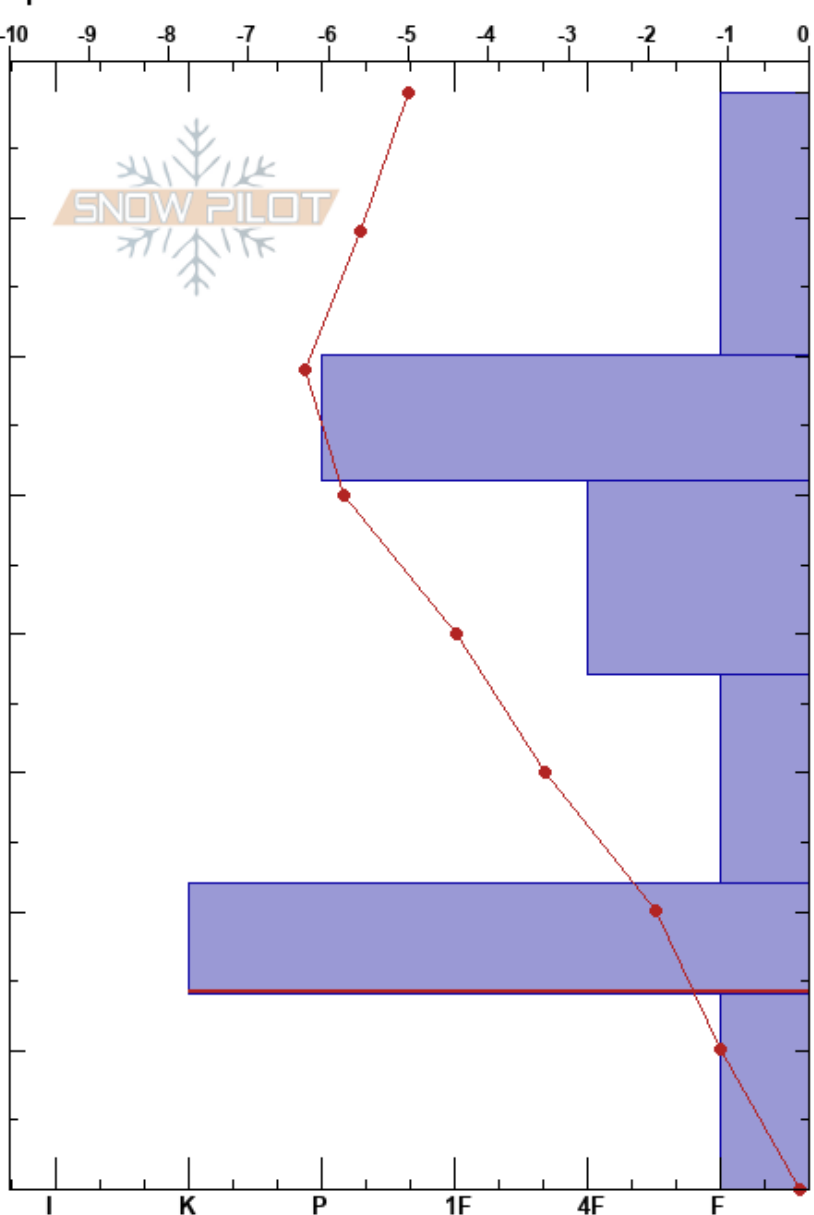

Lodgeview Right
 Sawatch
 CO
 Elevation: 11301 ft
 Aspect: 130°
 Specifics:

Monarch Ski Patrol
 01/04/2021 - 12:48pm
 Co-ord: 38.51596N, -106.33847W
 Slope Angle: 14°
 Wind Loading: no

Stability: **HS:79**
 Air Temperature: -3.6°C **PF:67**
 Sky Cover: CLR **PS:6**
 Precipitation: NO
 Wind: W Light Breeze
 Layer Notes: 22-14cm: Problematic layer

Form	Crystal		ρ kg/m ³	Stability tests & Layer comments
	Size	Moisture		
/	1.5-2			
○	0.5			
◻	1-1			← CT22, SP @50cm
◻	2-4			
○	0.5			← CT14, SC @22cm
^	3-6			← ECTP15 @14cm ← PST30/100 (End) @14cm

Notes: