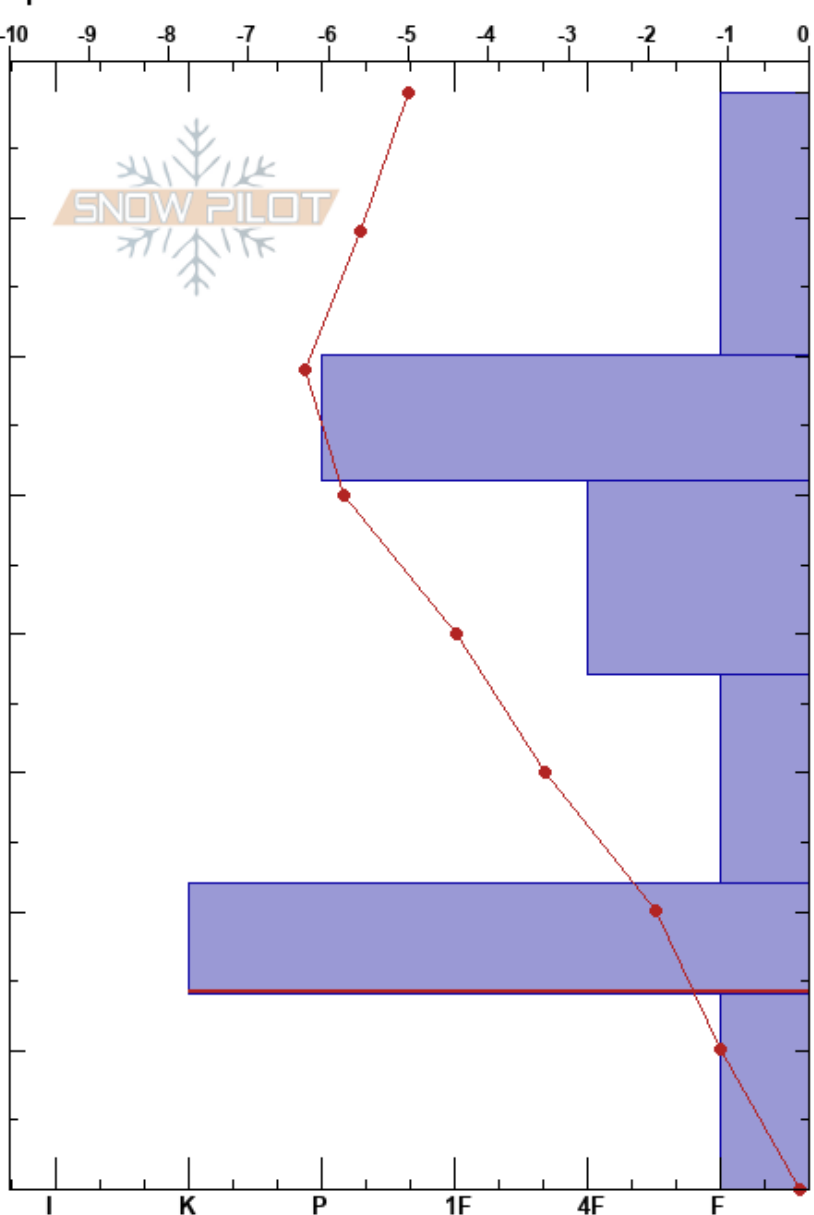

Lodgeview Right
 Sawatch
 CO
 Elevation: 11301 ft
 Aspect: 130°
 Specifics:

Monarch Ski Patrol
 01/04/2021 - 12:48pm
 Co-ord: 38.51596N, -106.33847W
 Slope Angle: 14°
 Wind Loading: no

Stability: **HS:79**
 Air Temperature: -3.6°C **PF:67**
 Sky Cover: CLR **PS:6**
 Precipitation: NO
 Wind: W Light Breeze
 Layer Notes: 22-14cm: Problematic layer

Form	Crystal Size	Moisture	ρ kg/m³	Stability tests & Layer comments
/	1.5-2			
○	0.5			
□	1-1			← CT22, SP @50cm
□	2-4			
○	0.5			← CT14, SC @22cm
^	3-6			← ECTP15 @14cm ← PST30/100 (End) @14cm

Notes: