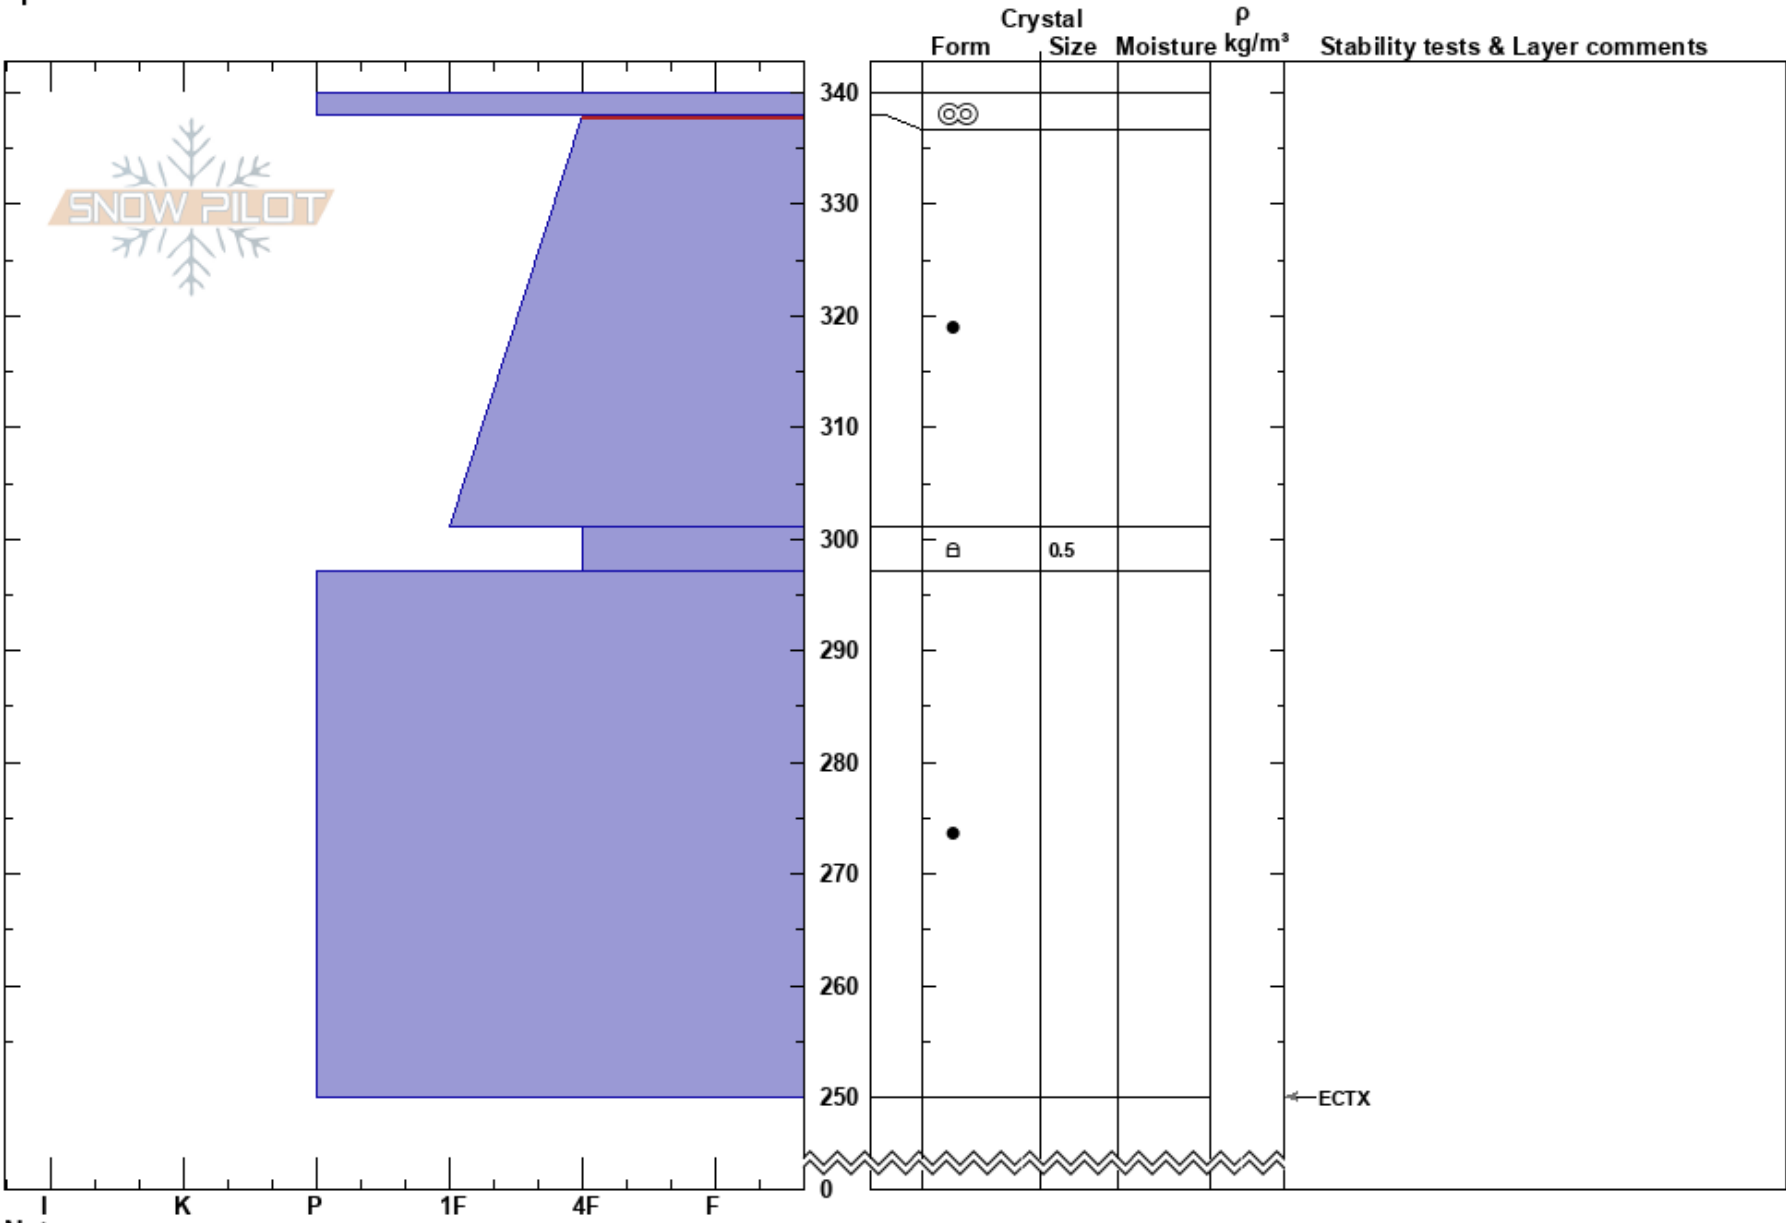

N Fooses
 Sawatch
 CO
Elevation:
Aspect: 320°
Specifics:
 Ian Hoyer
 04/08/2017 - 10:30am
Co-ord: 38.49597N, -106.31185W
Slope Angle: 32°
Wind Loading: no

Stability: Good
Air Temperature:
Sky Cover: BKN
Precipitation: NO
Wind: W Strong
HS:340
Layer Notes:
 338-301cm:Problematic layer