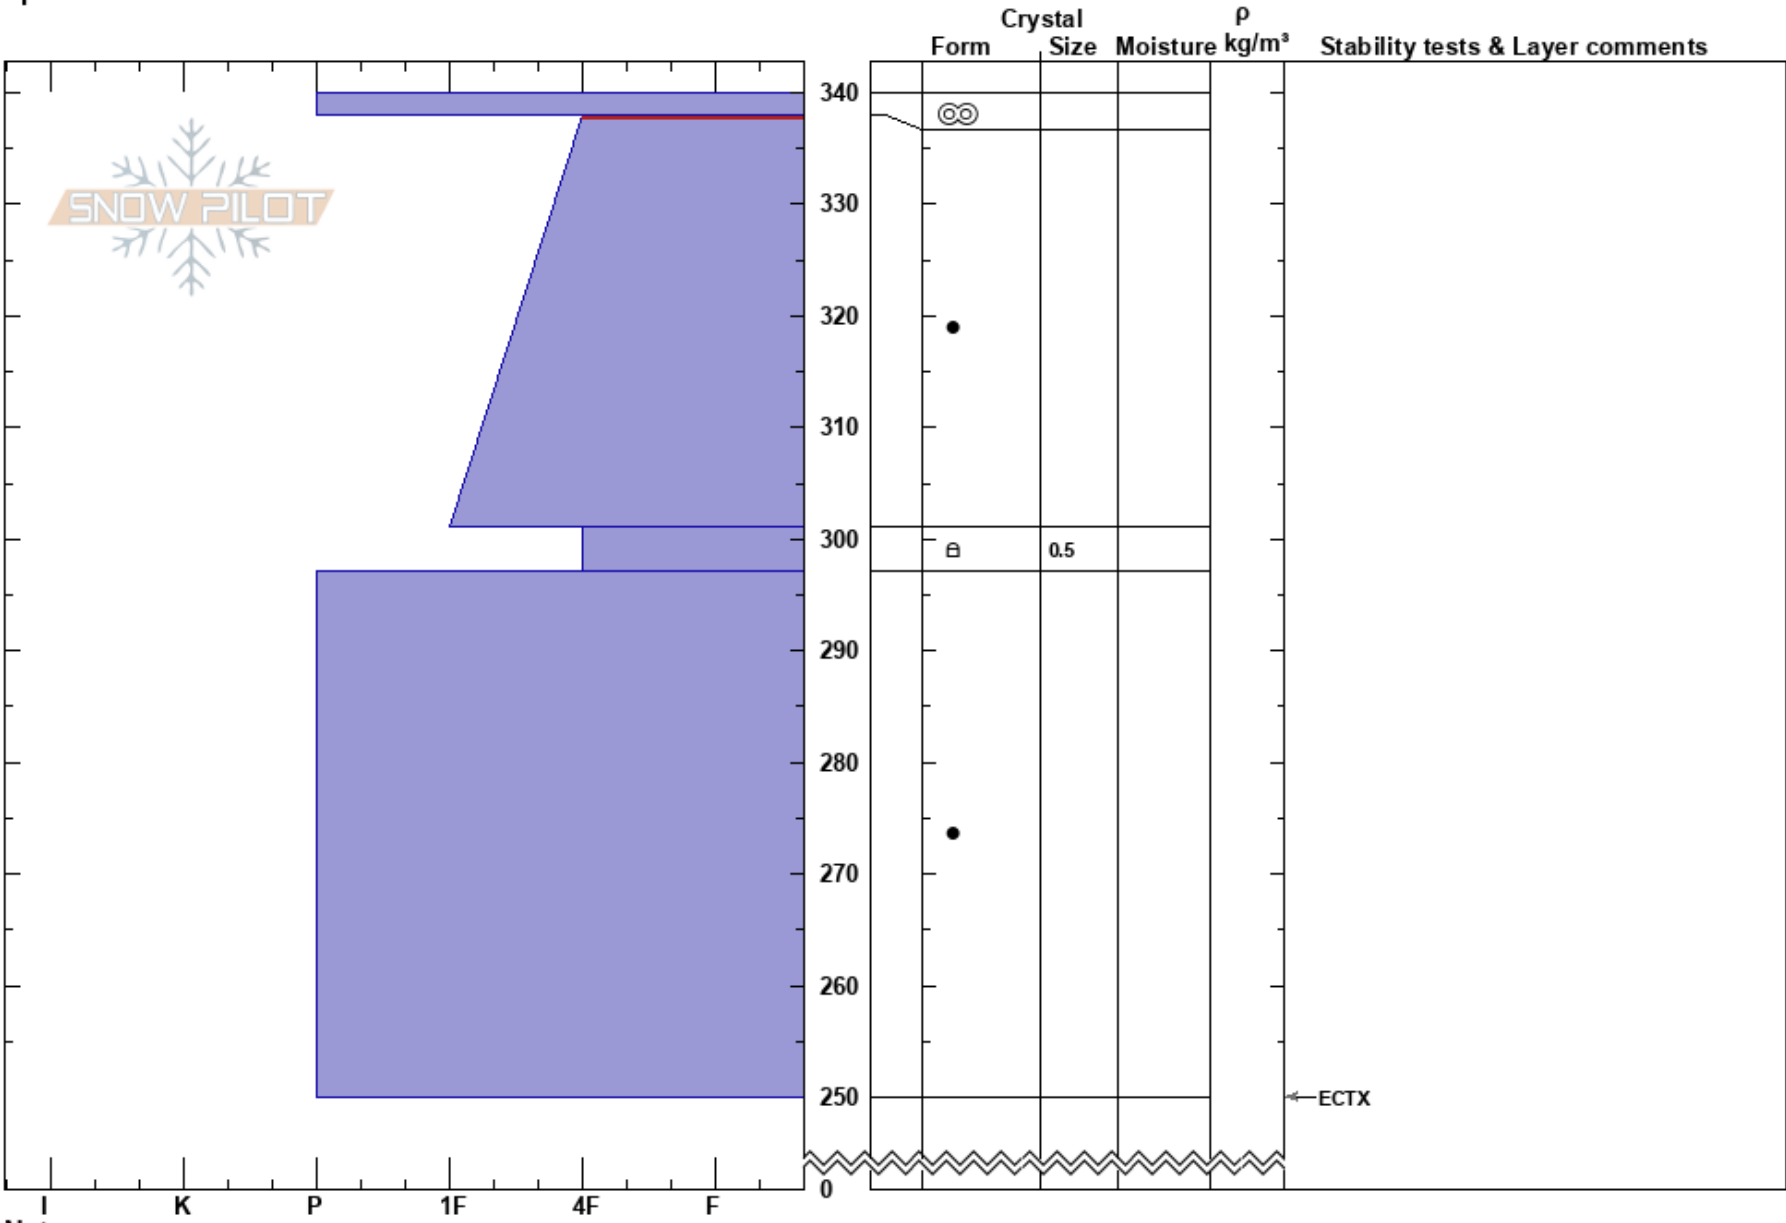

N Fooses
 Sawatch
 CO
Elevation:
Aspect: 320°
Specifics:

Ian Hoyer
 04/08/2017 - 10:30am
Co-ord: 38.49597N, -106.31185W
Slope Angle: 32°
Wind Loading: no

Stability: Good
Air Temperature:
Sky Cover: BKN
Precipitation: NO
Wind: W Strong

HS:340
Layer Notes:
 338-301cm:Problematic layer

Notes: