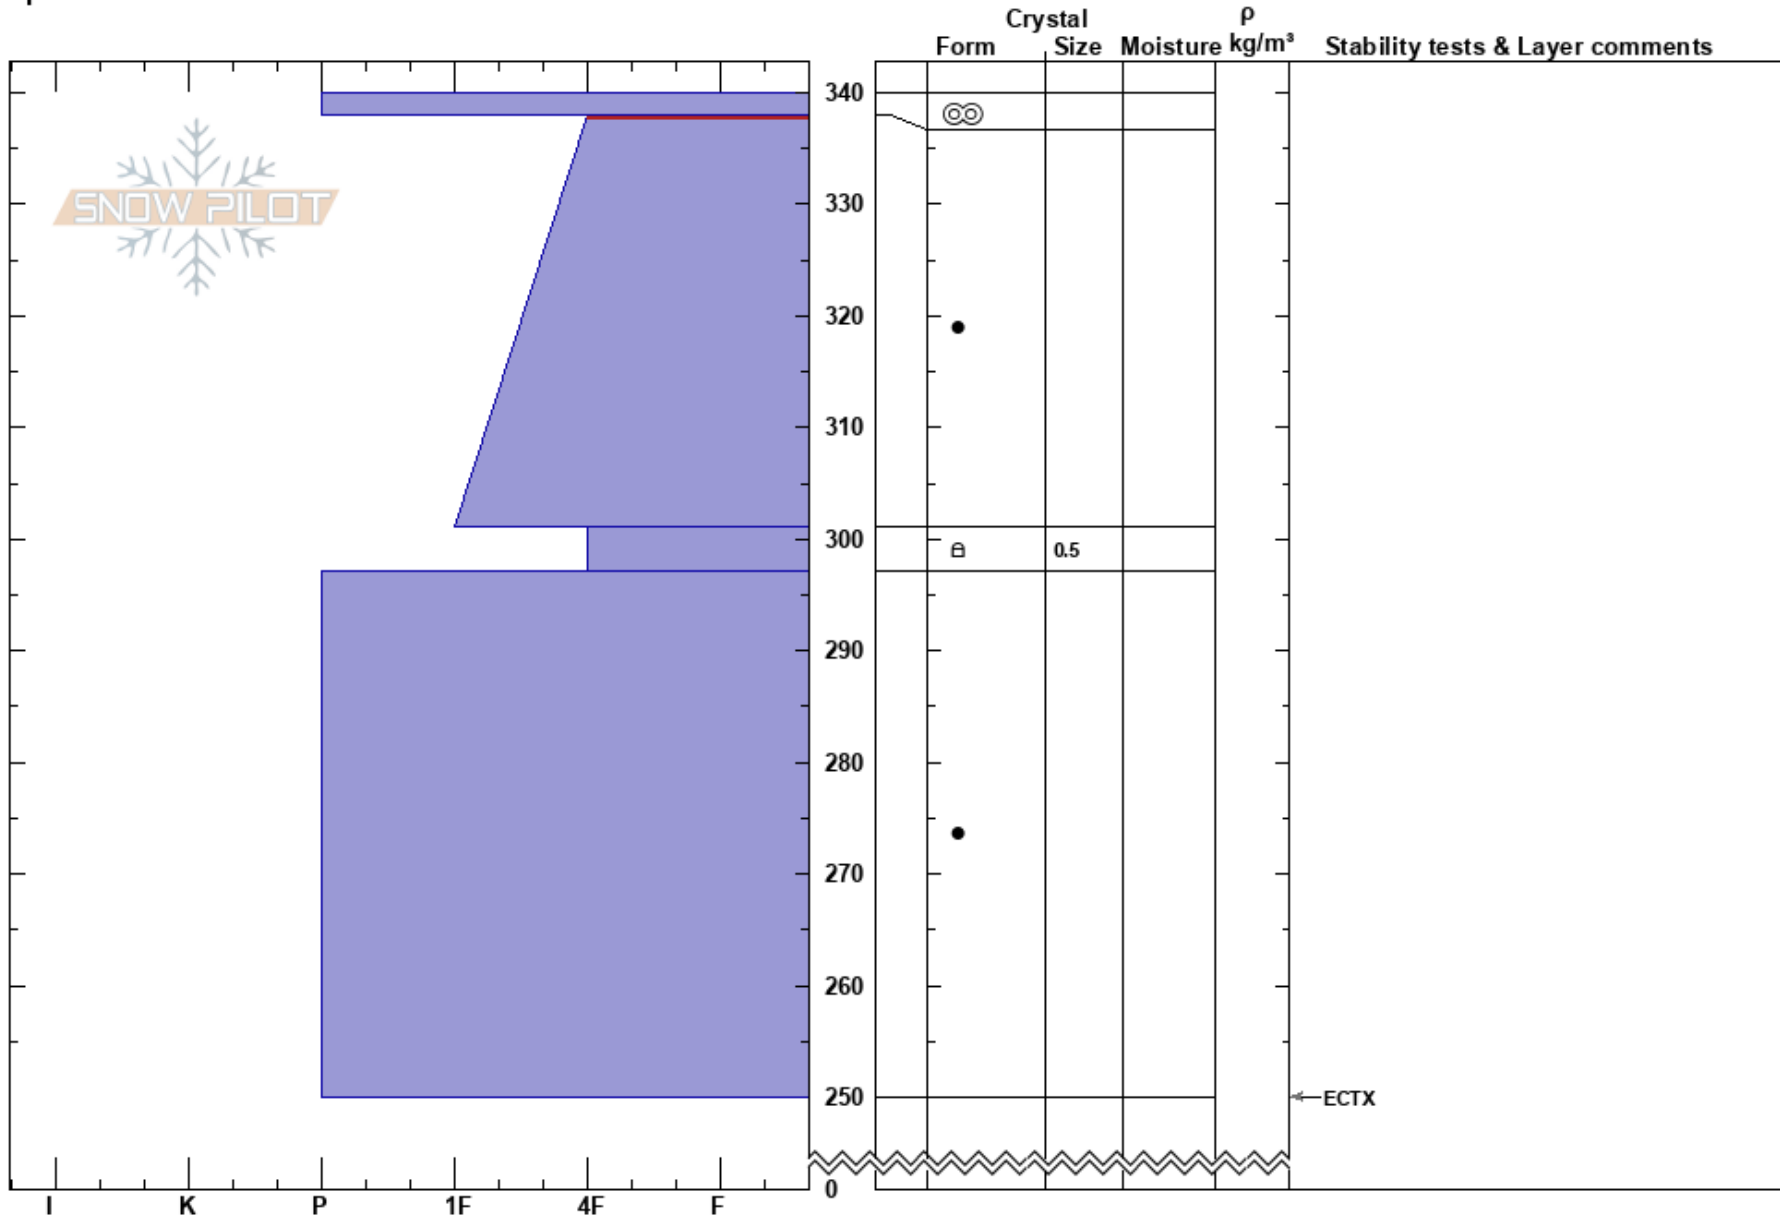

N Fooses
 Sawatch
 CO
Elevation:
Aspect: 320°
Specifics:
 Ian Hoyer
 04/08/2017 - 10:30am
Co-ord: 38.49597N, -106.31185W
Slope Angle: 32°
Wind Loading: no

Stability: Good
Air Temperature:
Sky Cover: BKN
Precipitation: NO
Wind: W Strong
HS: 340
Layer Notes:
 338-301cm: Problematic layer