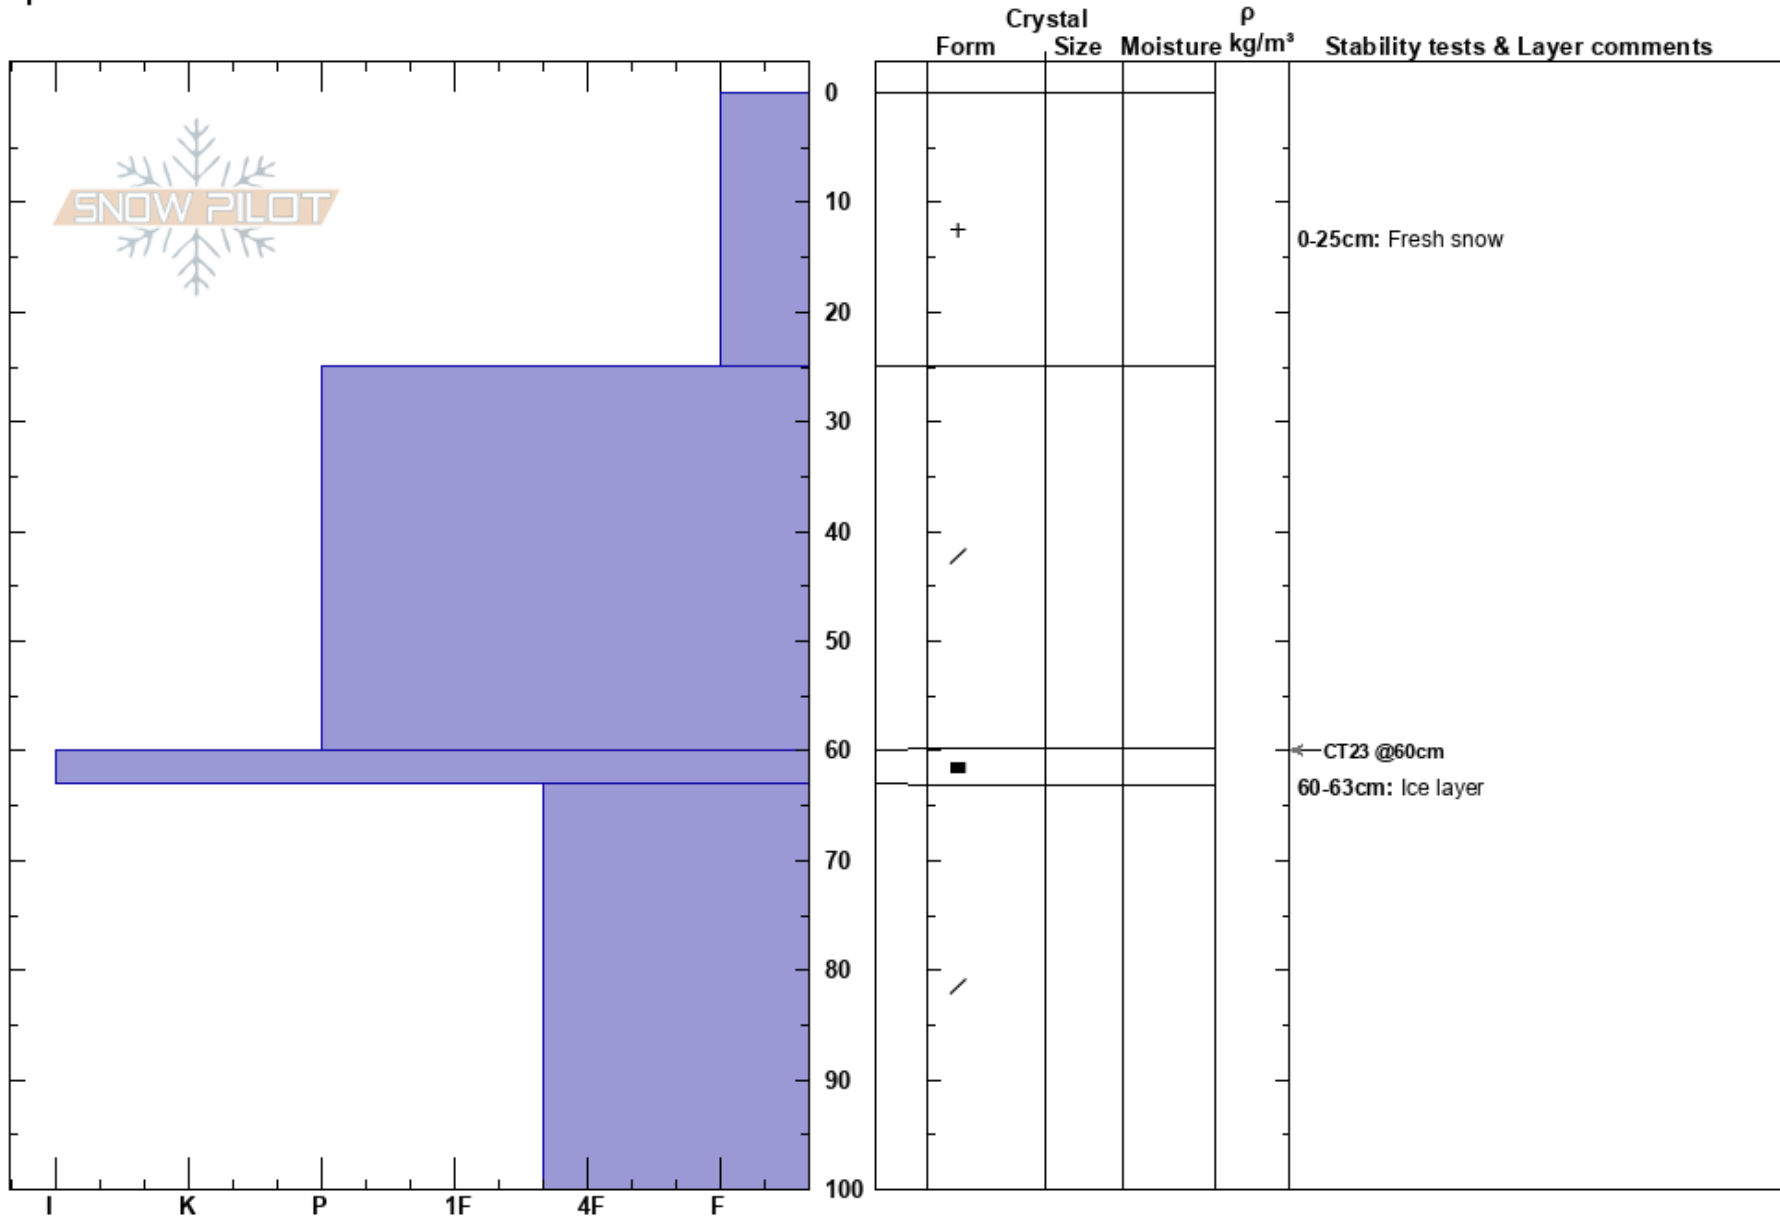

Rila Lakes Hut
 Rila
 Bulgaria
 Elevation: 2048 m
 Aspect: NE
 Specifics:

Ilian Petrov
 01/01/2021 - 14:00
 Co-ord: 42.22780N, 23.31656E
 Slope Angle: 35°
 Wind Loading:

Stability:
 Air Temperature:
 Sky Cover: CLR
 Precipitation:
 Wind: SW Light Breeze

Layer Notes:
 0-25cm: Fresh snow
 60-63cm: Ice layer

Notes: