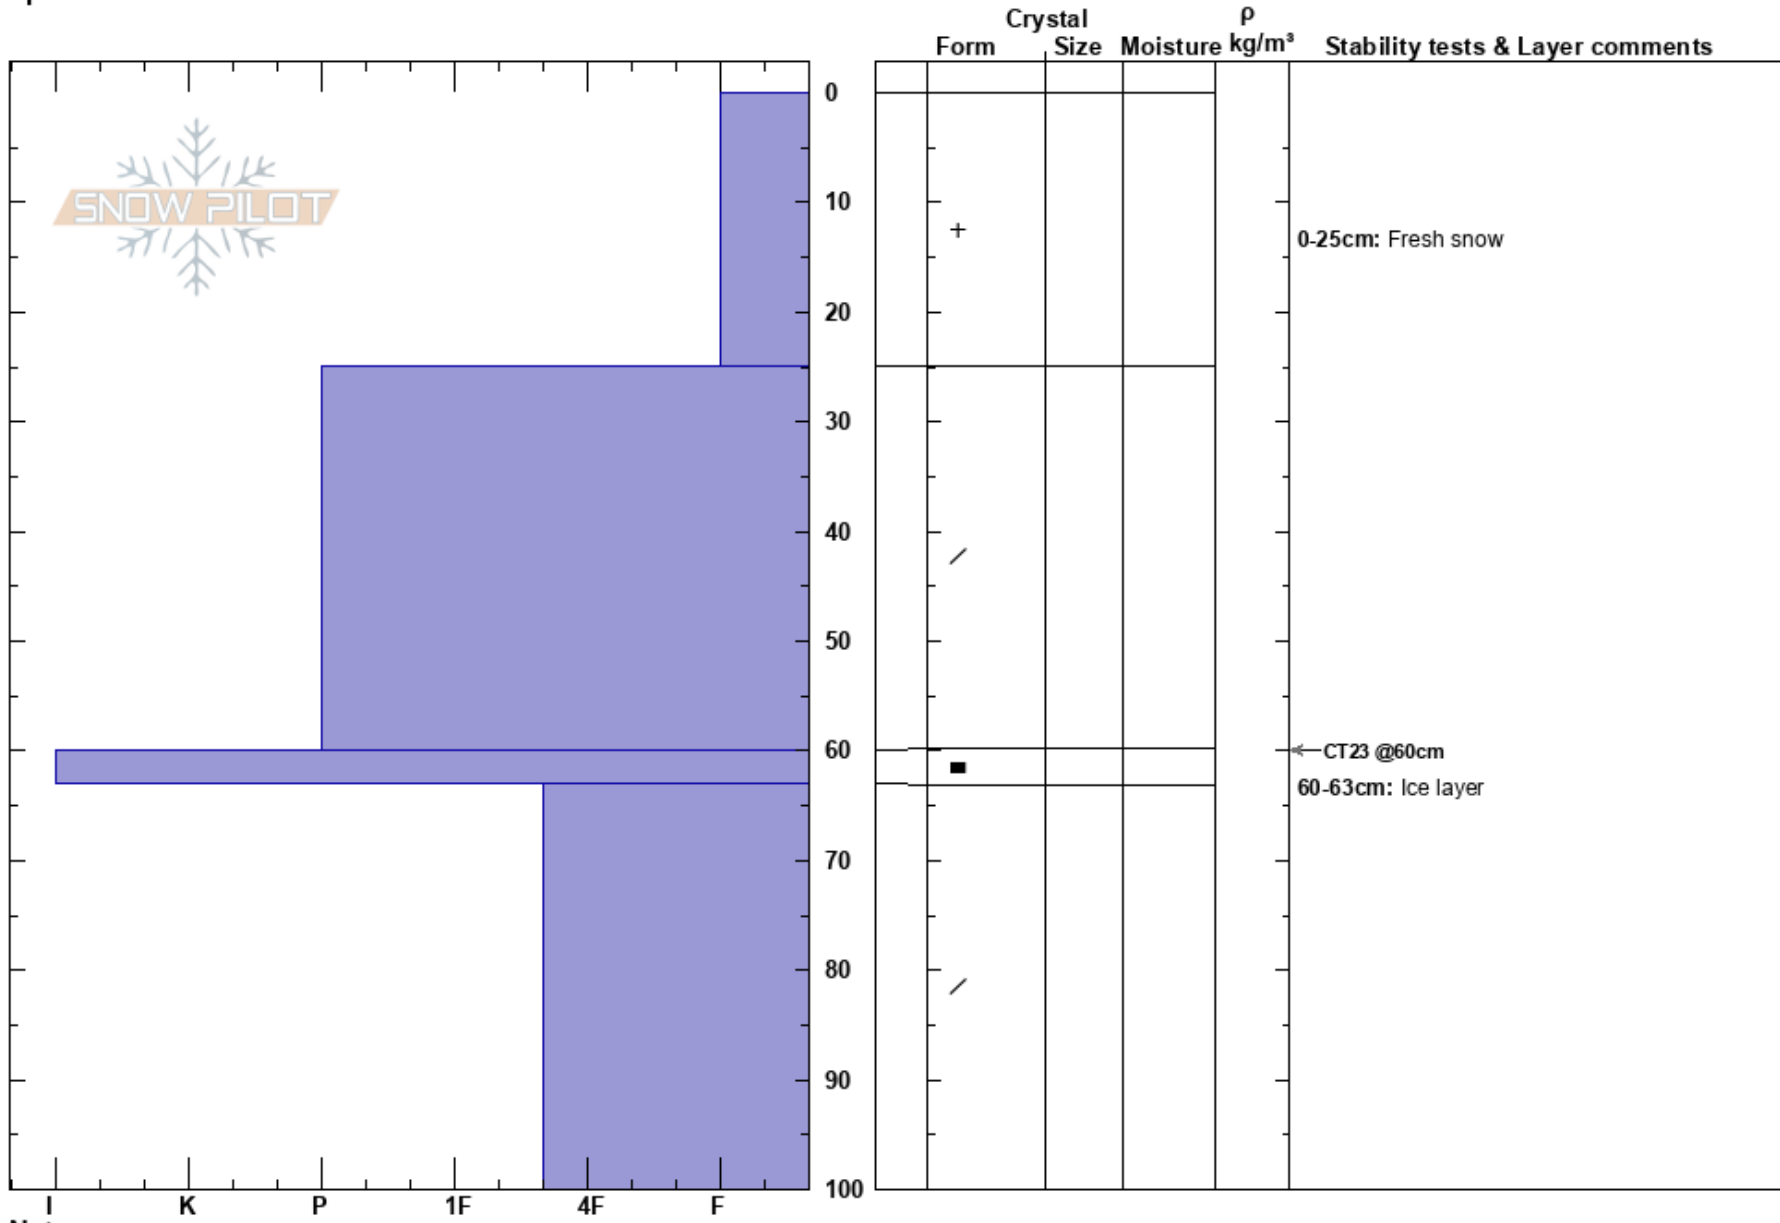

Rila Lakes Hut
 Rila
 Bulgaria
 Elevation: 2048 m
 Aspect: NE
 Specifics:

Ilian Petrov
 01/01/2021 - 14:00
 Co-ord: 42.22780N, 23.31656E
 Slope Angle: 35°
 Wind Loading:

Stability:
 Air Temperature:
 Sky Cover: CLR
 Precipitation:
 Wind: SW Light Breeze

Layer Notes:
 0-25cm: Fresh snow
 60-63cm: Ice layer

Notes: