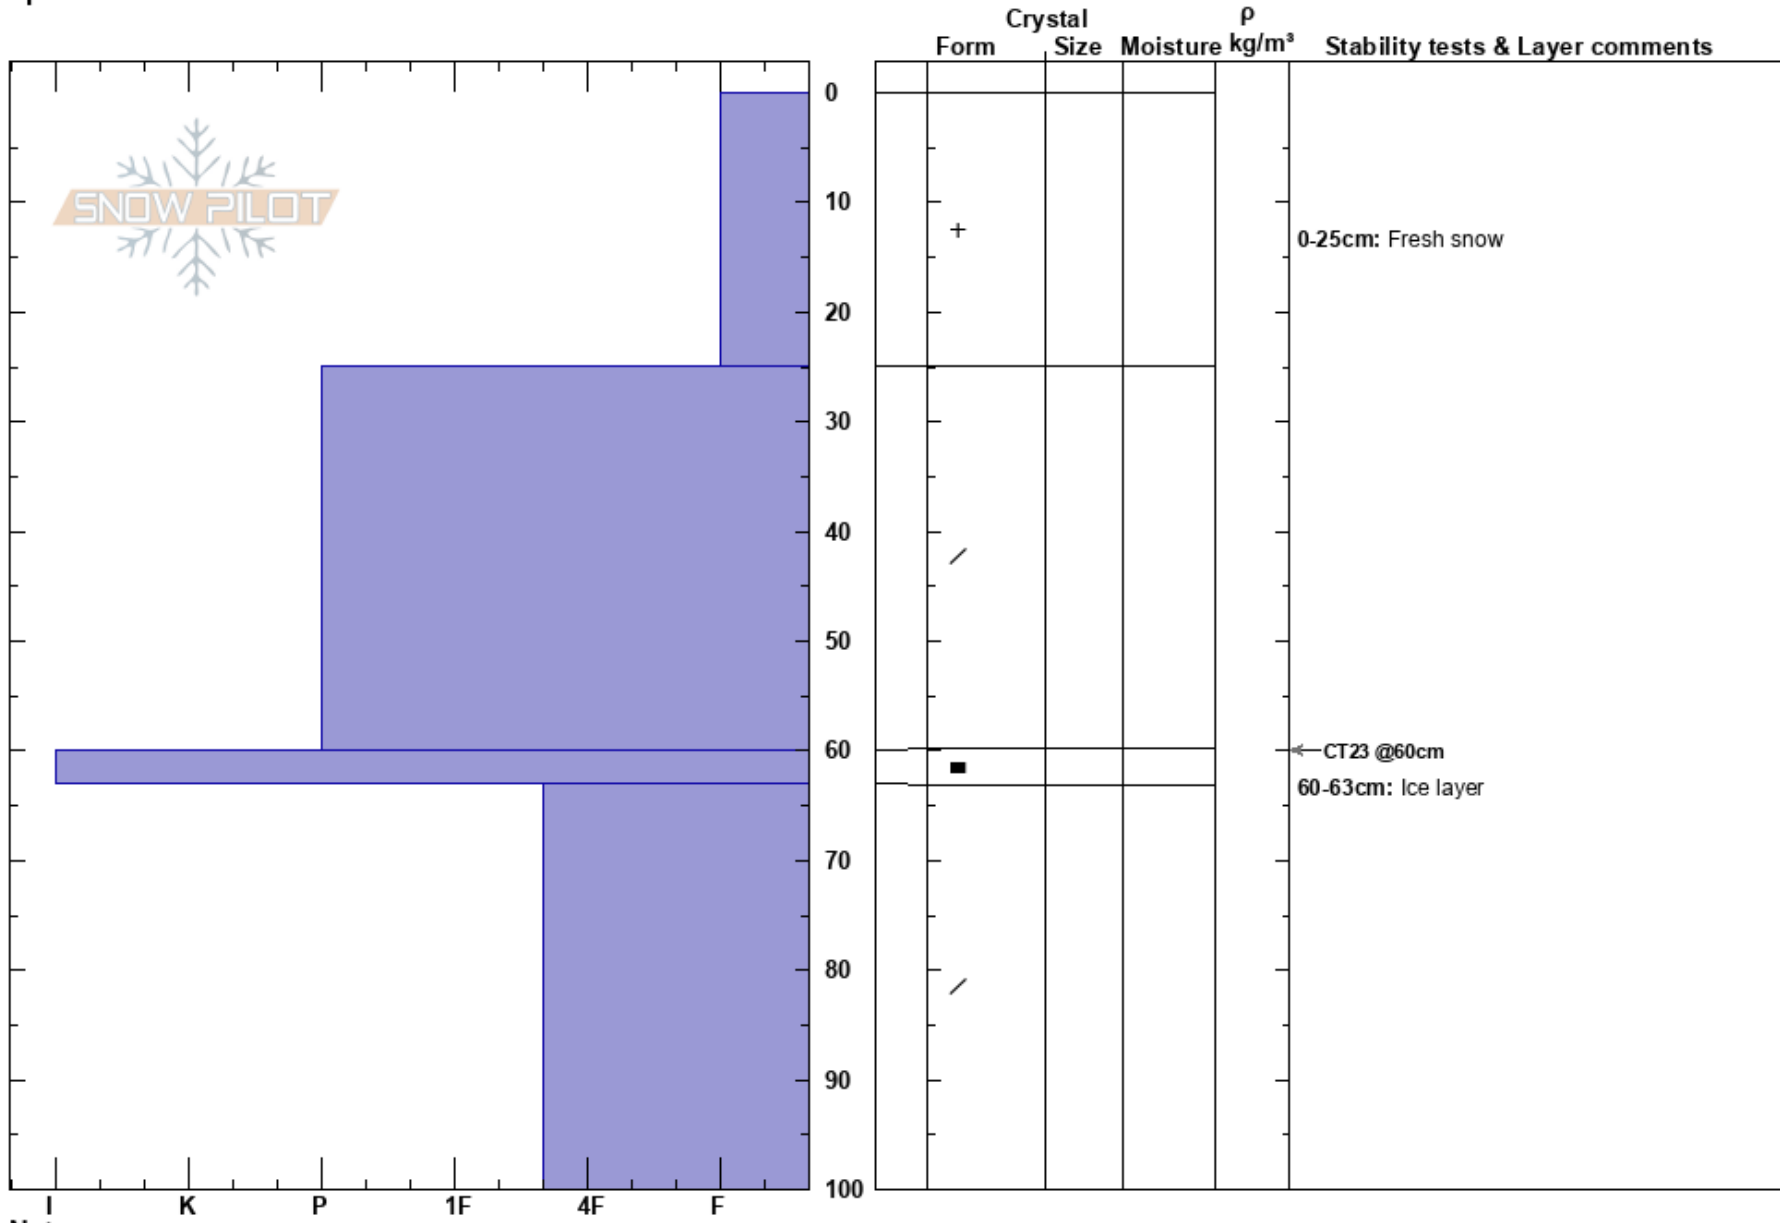

Rila Lakes Hut  
 Rila  
 Bulgaria  
 Elevation: 2048 m  
 Aspect: NE  
 Specifics:

Ilian Petrov  
 01/01/2021 - 14:00  
 Co-ord: 42.22780N, 23.31656E  
 Slope Angle: 35°  
 Wind Loading:

Stability:  
 Air Temperature:  
 Sky Cover: CLR  
 Precipitation:  
 Wind: SW Light Breeze

Layer Notes:  
 0-25cm: Fresh snow  
 60-63cm: Ice layer

Notes: