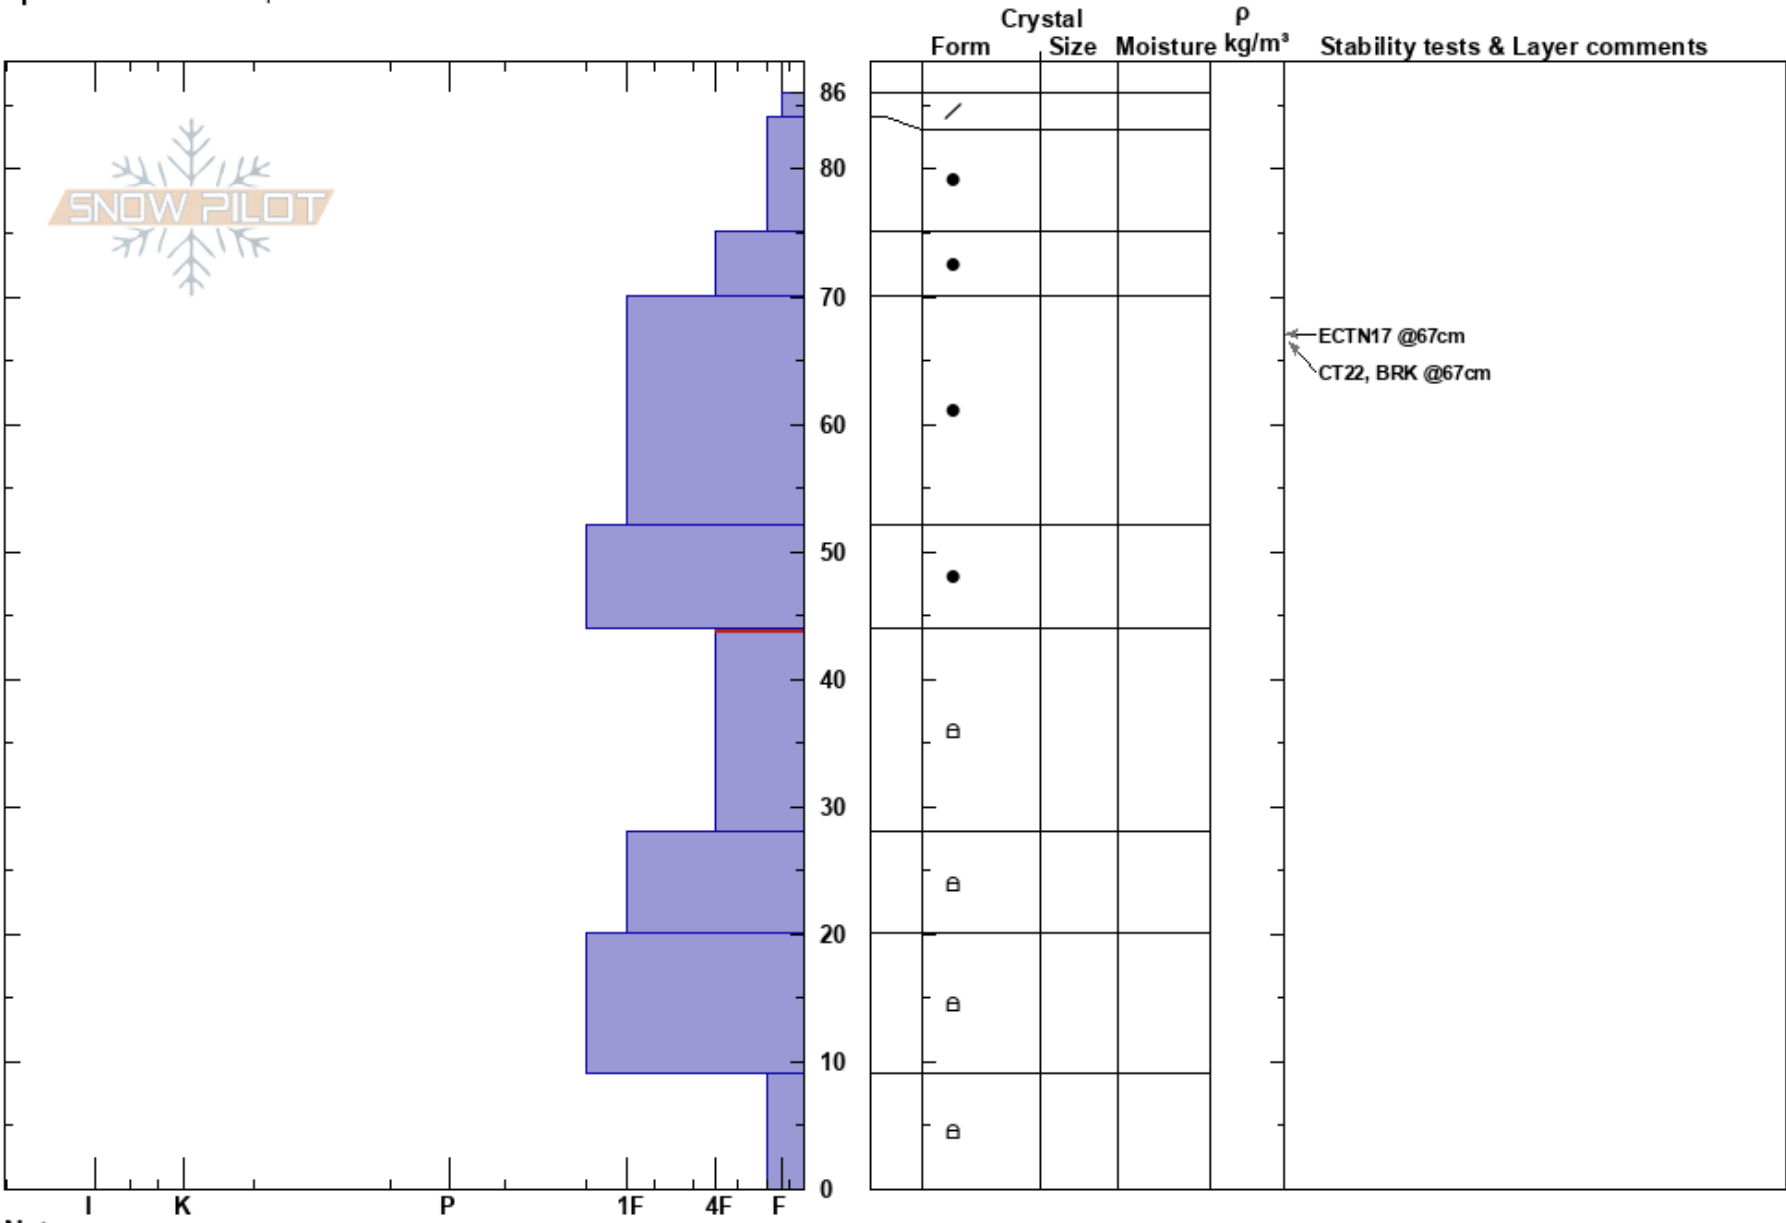

Incline Peak
 Carson Range
 NV
Elevation: 9257 ft
Aspect: N
Specifics: We skied slope

Alex Pitman
 01/02/2021 - 1:00pm
Co-ord: 39.29830N, -119.94242W
Slope Angle: 25°
Wind Loading:

Stability:
Air Temperature:
Sky Cover: OVC
Precipitation: S-1
Wind: SW Light Breeze

HS:86
Layer Notes:
 44-28cm: Problematic layer

Notes: