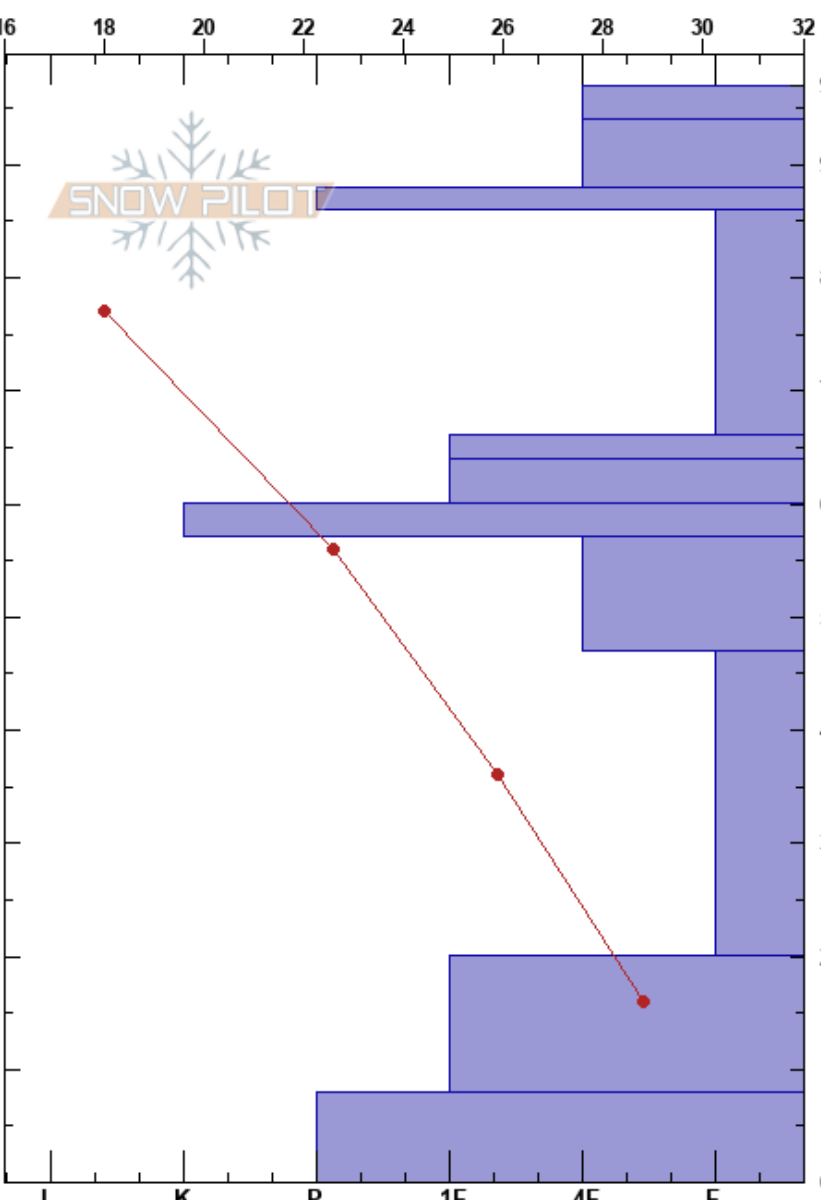

Porcupine Cirque  
 Northern Wasatch  
 UT  
 Elevation: 8748 ft  
 Aspect: E

Michelle Altizer  
 01/02/2021 - 2:27pm  
 Co-ord: 41.19611N, -111.87833W  
 Slope Angle: 20°  
 Wind Loading:

Stability: HS:97  
 Air Temperature: 29.5°F  
 Sky Cover: CLR  
 Precipitation: NO  
 Wind: Calm

Layer Notes:  
 86-66cm: Problematic layer

Specifics: Pit dug in a Ski Area; Pit is representative of backcountry

Form	Crystal		Moisture	$\rho$ kg/m <sup>3</sup>	Stability tests & Layer comments
	Size	Moisture			
/	1				
•	1				
•	1				← CT15, SC @85cm
☐	1				
☐	2				
■					
☐	2				
☐	2				
⊖	2				
•	1				