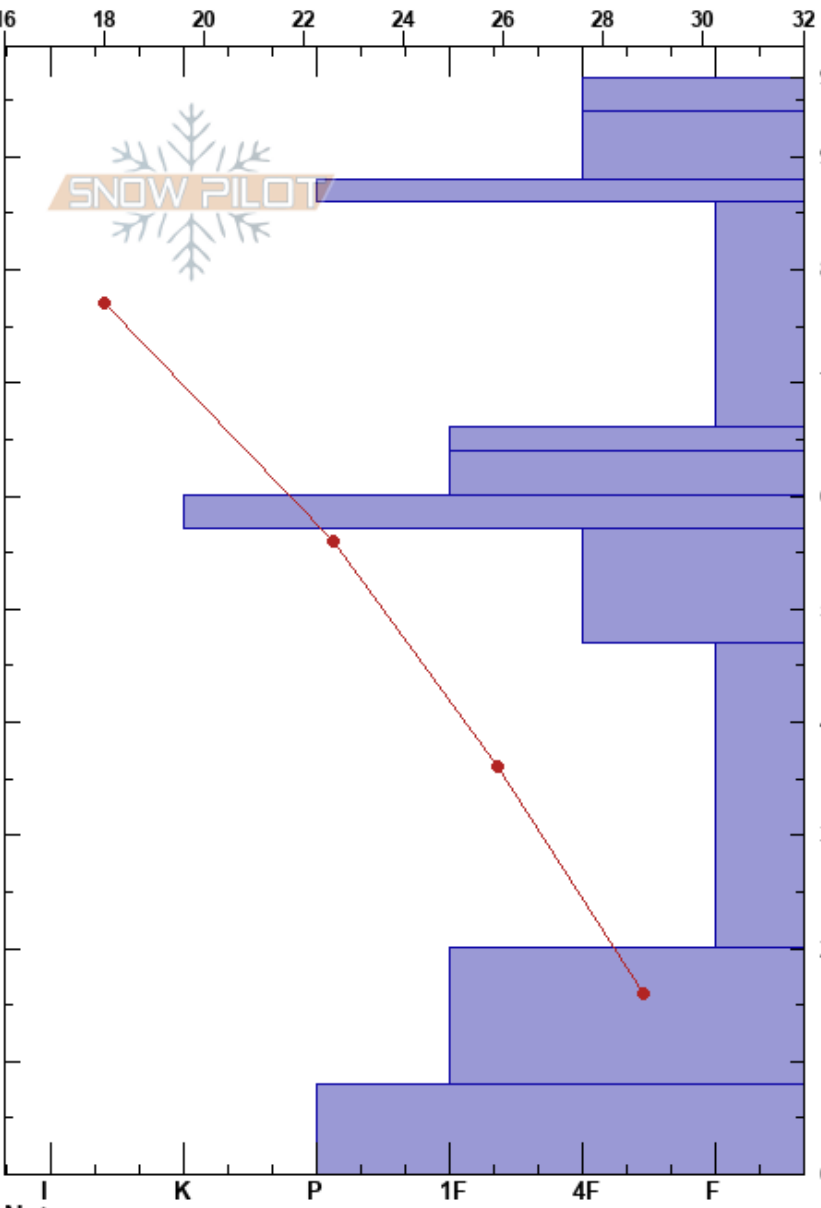

Porcupine Cirque
 Northern Wasatch
 UT
 Elevation: 8748 ft
 Aspect: E
 Specifics: Pit dug in a Ski Area; Pit is representative of backcountry

Michelle Altizer
 01/02/2021 - 2:27pm
 Co-ord: 41.19611N, -111.87833W
 Slope Angle: 20°
 Wind Loading:

Stability: **HS:97**
 Air Temperature: 29.5°F
 Sky Cover: CLR
 Precipitation: NO
 Wind: Calm

Layer Notes:
 86-66cm: Problematic layer

Form	Crystal		Moisture	ρ kg/m³	Stability tests & Layer comments
	Size				
/	1				
•	1				
•	1				← CT15, SC @85cm
☐	1				
☐	2				
■					
☐	2				
☐	2				
⊖	2				
•	1				