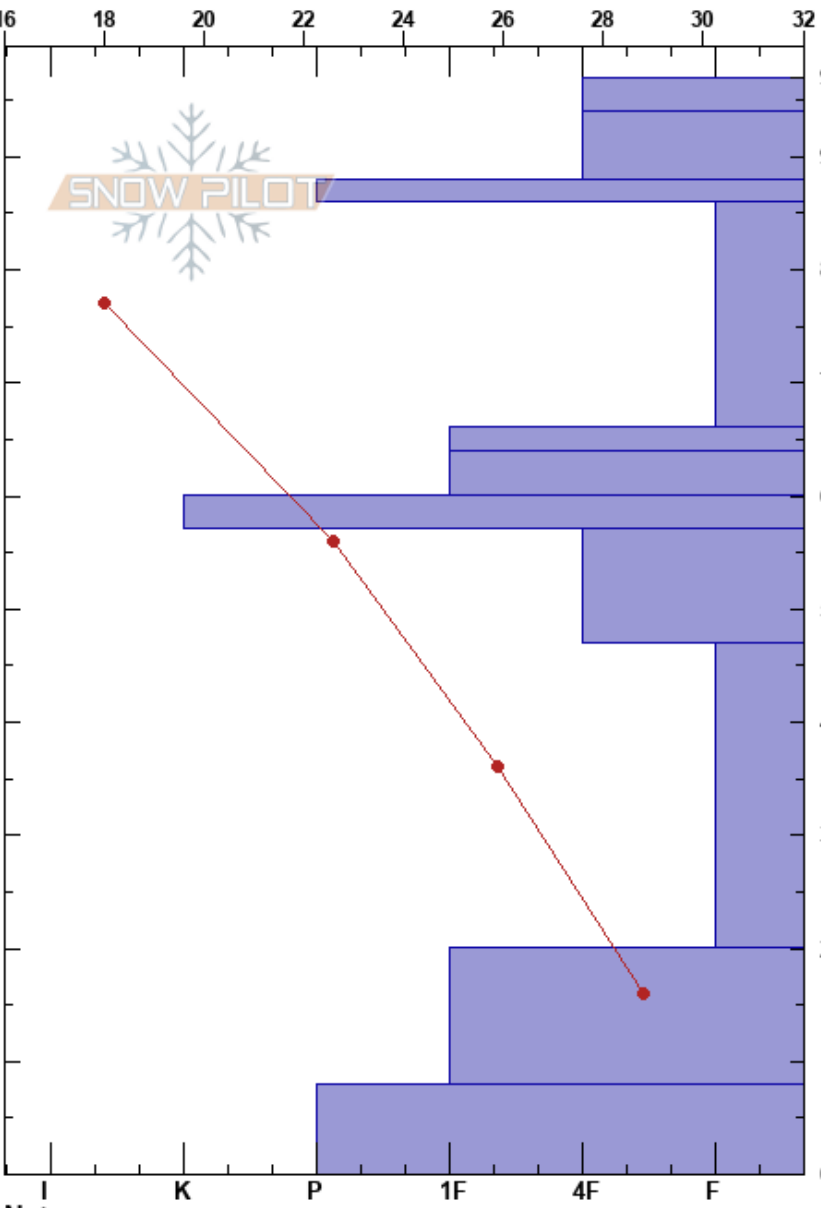

Porcupine Cirque  
 Northern Wasatch  
 UT  
 Elevation: 8748 ft  
 Aspect: E  
 Specifics: Pit dug in a Ski Area; Pit is representative of backcountry

Michelle Altizer  
 01/02/2021 - 2:27pm  
 Co-ord: 41.19611N, -111.87833W  
 Slope Angle: 20°  
 Wind Loading:

Stability: **HS:97**  
 Air Temperature: 29.5°F  
 Sky Cover: CLR  
 Precipitation: NO  
 Wind: Calm

Layer Notes:  
 86-66cm: Problematic layer

Form	Crystal		Moisture	$\rho$ kg/m <sup>3</sup>	Stability tests & Layer comments
	Size				
/	1				
•	1				
•	1				← CT15, SC @85cm
☐	1				
☐	2				
■					
☐	2				
☐	2				
⊖	2				
•	1				