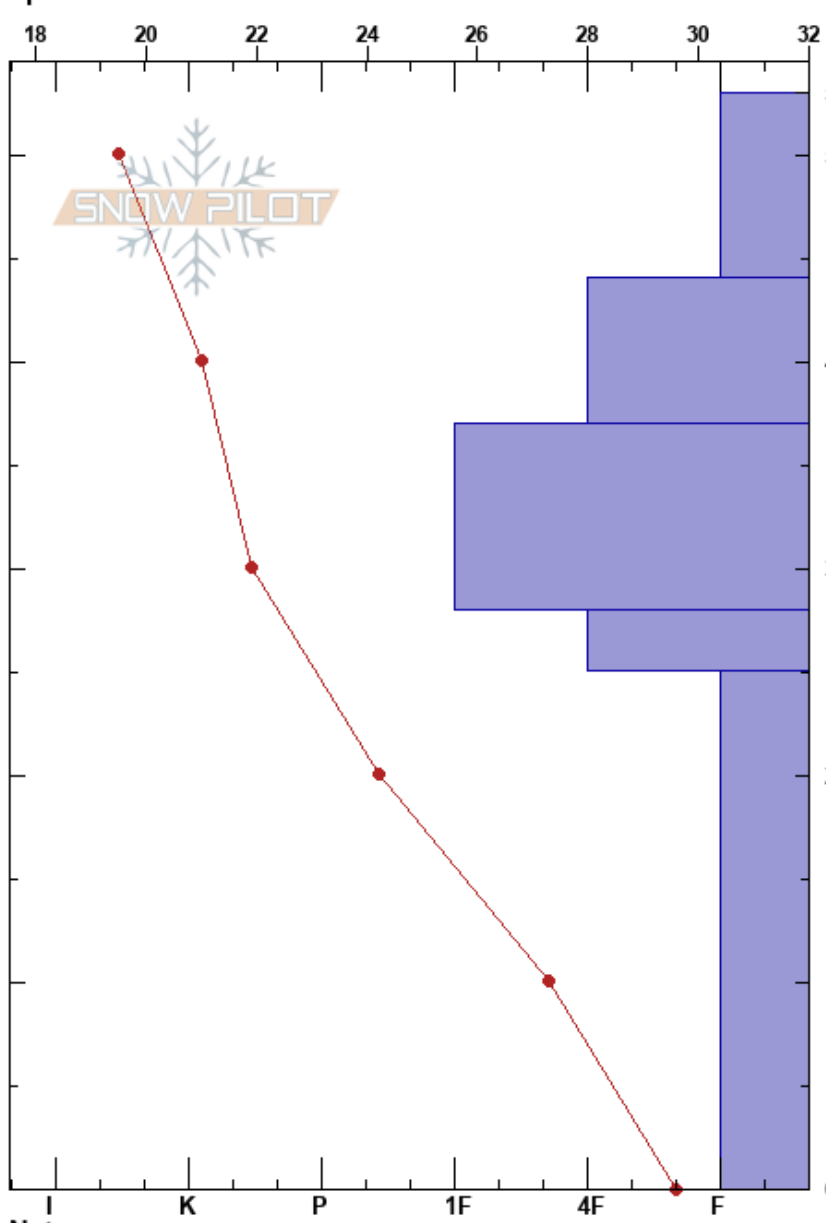

West Aspect
 Uinta Range
 UT
 Elevation: 9704 ft
 Aspect: 290°
 Specifics:

Michael Davis
 01/02/2021 - 4:00pm
 Co-ord: 40.48016N, -111.11458W
 Slope Angle: 17°
 Wind Loading: no

Stability:
 Air Temperature: 19.4°F
 Sky Cover: BKN
 Precipitation: NO
 Wind: E Light Breeze

HS:53
 Layer Notes:
 25-0cm: Problematic layer

Form	Crystal		ρ kg/m ³	Stability tests & Layer comments
	Size	Moisture		
/	1			
□	0.1-0.3			
□	0.5			
□	2			← ECTP15 @25cm
□	3-4			

Notes:

I K P 1F 4F F