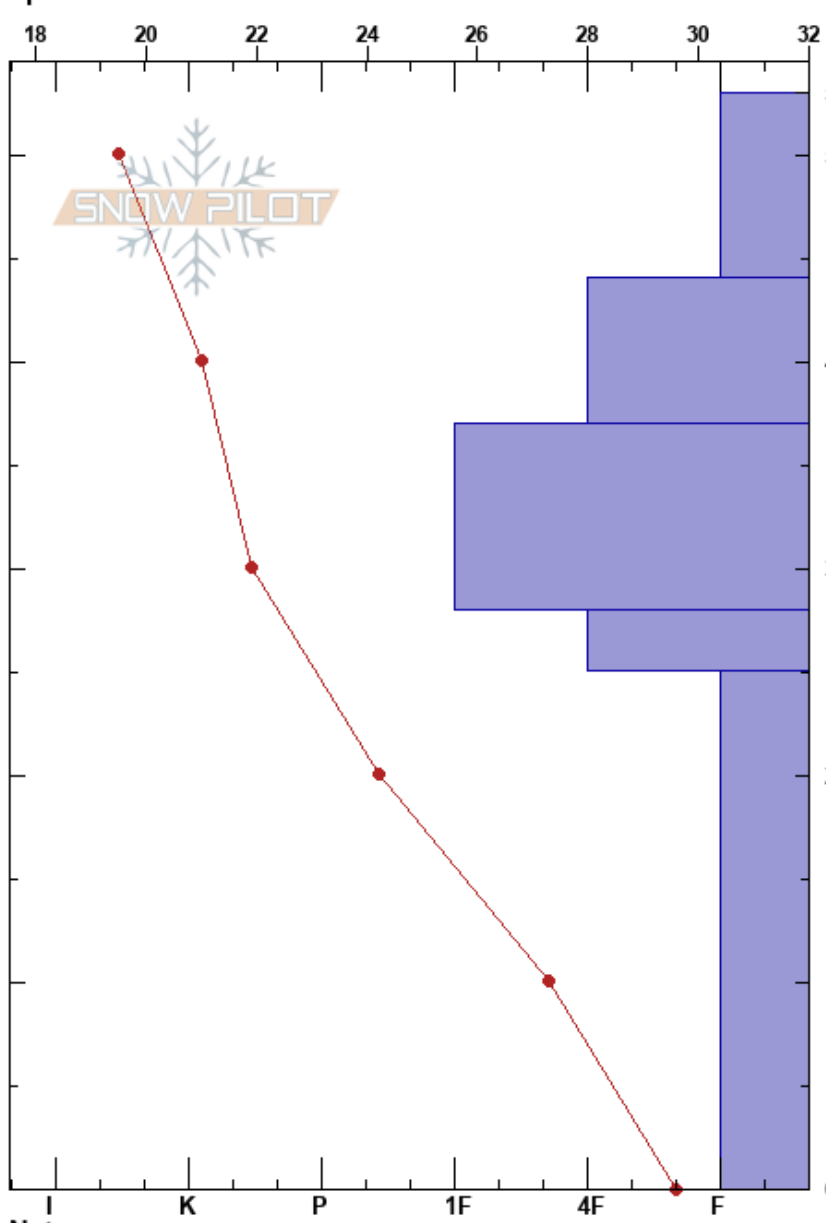

West Aspect  
 Uinta Range  
 UT  
 Elevation: 9704 ft  
 Aspect: 290°  
 Specifics:

Michael Davis  
 01/02/2021 - 4:00pm  
 Co-ord: 40.48016N, -111.11458W  
 Slope Angle: 17°  
 Wind Loading: no

Stability:  
 Air Temperature: 19.4°F  
 Sky Cover: BKN  
 Precipitation: NO  
 Wind: E Light Breeze

HS:53  
 Layer Notes:  
 25-0cm: Problematic layer

Form	Crystal		$\rho$ kg/m <sup>3</sup>	Stability tests & Layer comments
	Size	Moisture		
/	1			
□	0.1-0.3			
□	0.5			
□	2			← ECTP15 @25cm
□	3-4			

Notes: