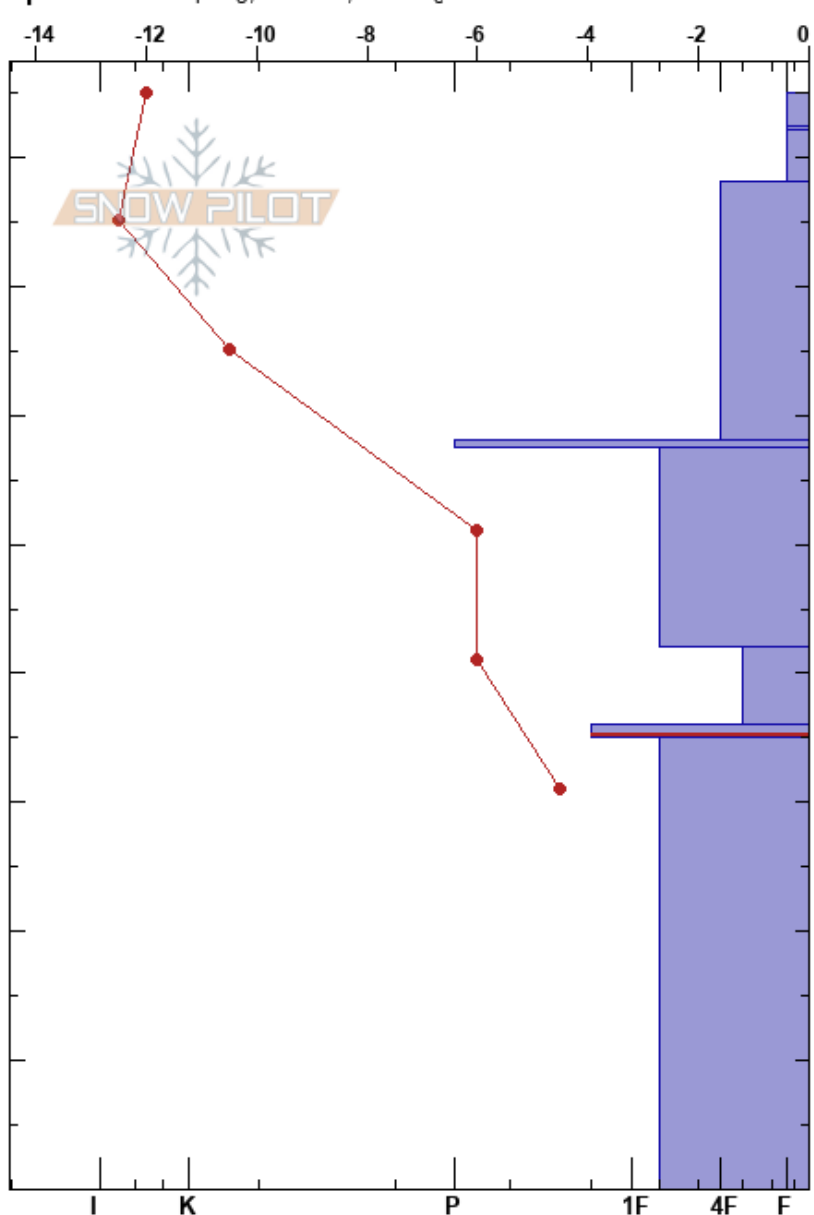

Plaza
 San Juan Range
 CO
 Elevation: 11092 ft
 Aspect: NE
 Specifics: Collapsing, localized; Cracking

Grady James
 01/02/2021 - 9:45am
 Co-ord: 37.66589N, -107.84757E
 Slope Angle:
 Wind Loading:

Stability:
 Air Temperature:
 Sky Cover: SCT
 Precipitation: NO
 Wind: NE Calm

HS:85
 PS: 17 36-35cm:Problematic layer

Form	Crystal		ρ kg/m ³	Stability tests & Layer comments
	Size	Moisture		
+				
V	3			
○				← STM @57cm
□	2			
△	2			← ECTN19 @35cm ← PST22/120 (End) @35cm

Notes: