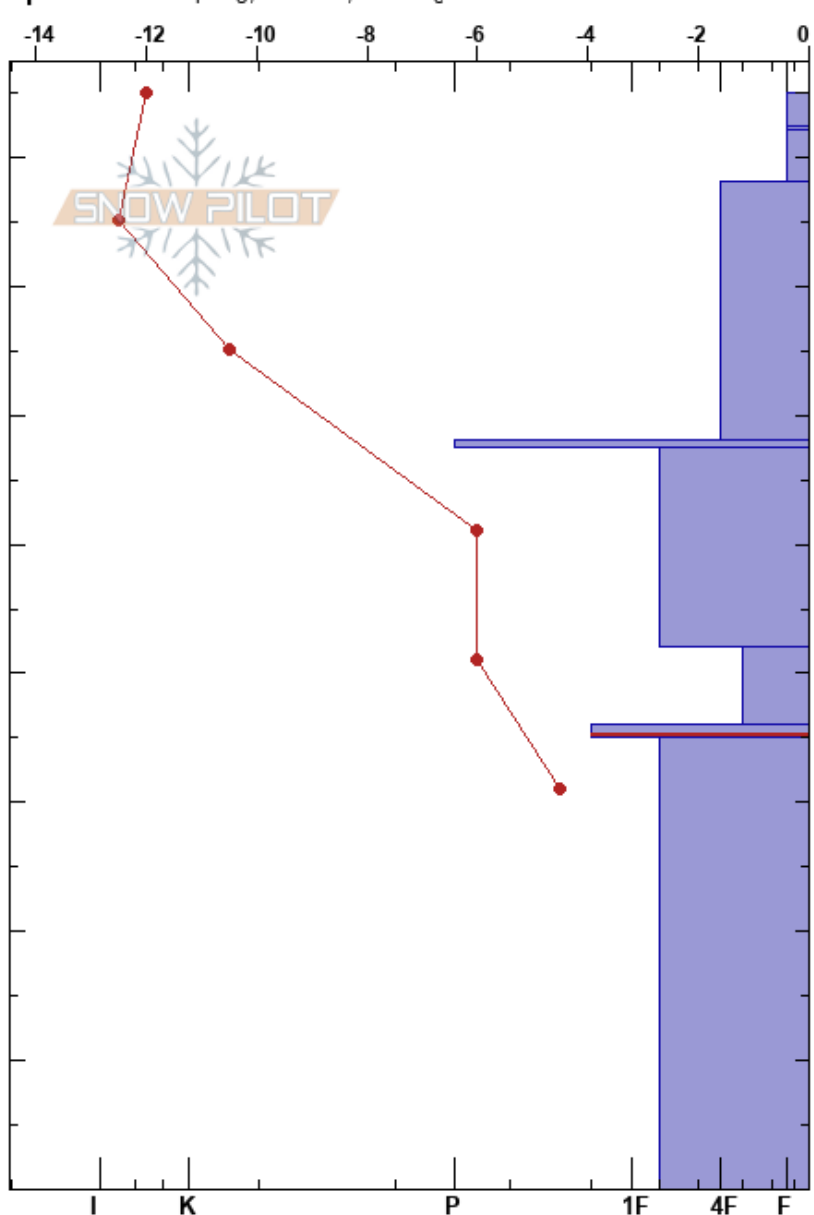

Plaza
 San Juan Range
 CO
 Elevation: 11092 ft
 Aspect: NE
 Specifics: Collapsing, localized; Cracking

Grady James
 01/02/2021 - 9:45am
 Co-ord: 37.66589N, -107.84757E
 Slope Angle:
 Wind Loading:

Stability:
 Air Temperature:
 Sky Cover: SCT
 Precipitation: NO
 Wind: NE Calm

HS:85
 PS: 17 36-35cm: Problematic layer

Elevation (cm)	Crystal		Moisture	ρ kg/m ³	Stability tests & Layer comments
	Form	Size			
85	+				
80	V	3			
60	O				← STM @57cm
40	□	2			
35	△	2			← ECTN19 @35cm ← PST22/120 (End) @35cm