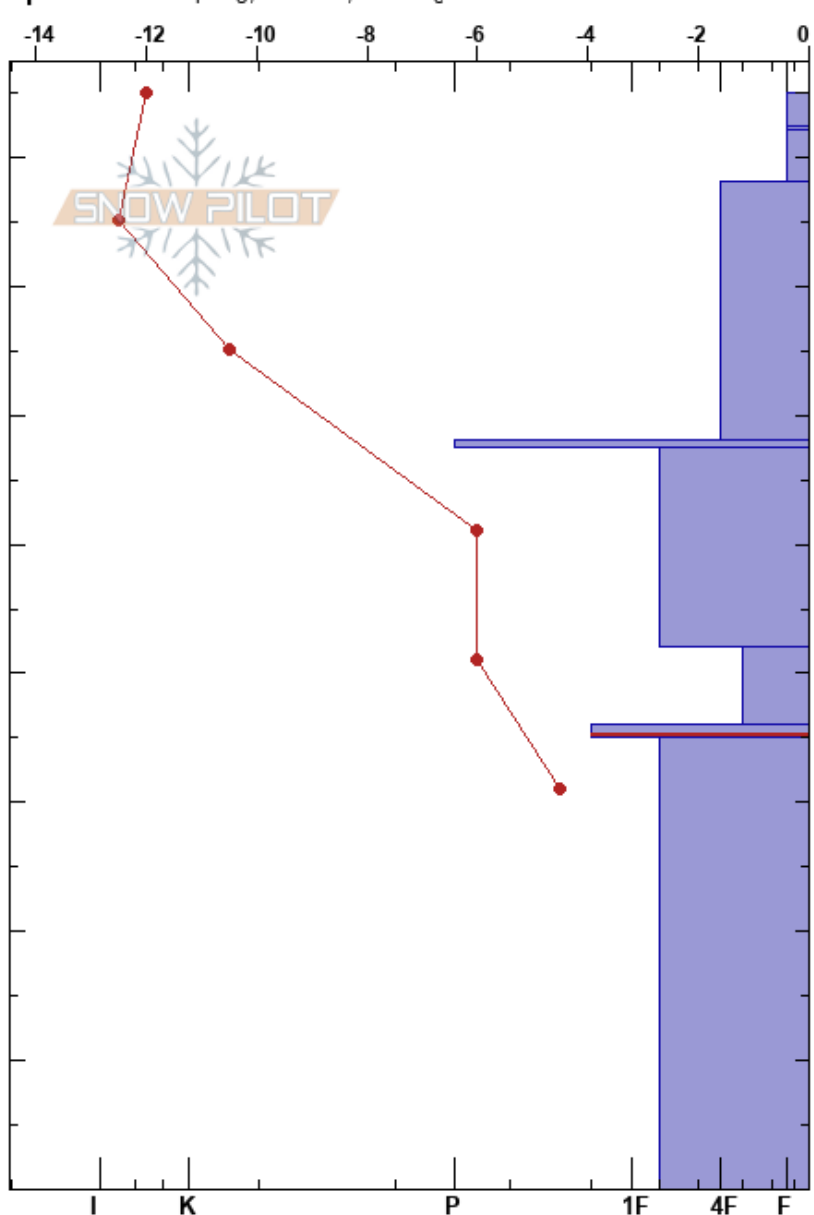

Plaza
 San Juan Range
 CO
 Elevation: 11092 ft
 Aspect: NE
 Specifics: Collapsing, localized; Cracking

Grady James
 01/02/2021 - 9:45am
 Co-ord: 37.66589N, -107.84757E
 Slope Angle:
 Wind Loading:

Stability:
 Air Temperature:
 Sky Cover: SCT
 Precipitation: NO
 Wind: NE Calm

HS:85
 PS: 17 36-35cm: Problematic layer

Height (cm)	Crystal		Moisture	ρ kg/m ³	Stability tests & Layer comments
	Form	Size			
85	+				
80	V	3			
60	O				← STM @57cm
40	□	2			
35	△	2			← ECTN19 @35cm ← PST22/120 (End) @35cm