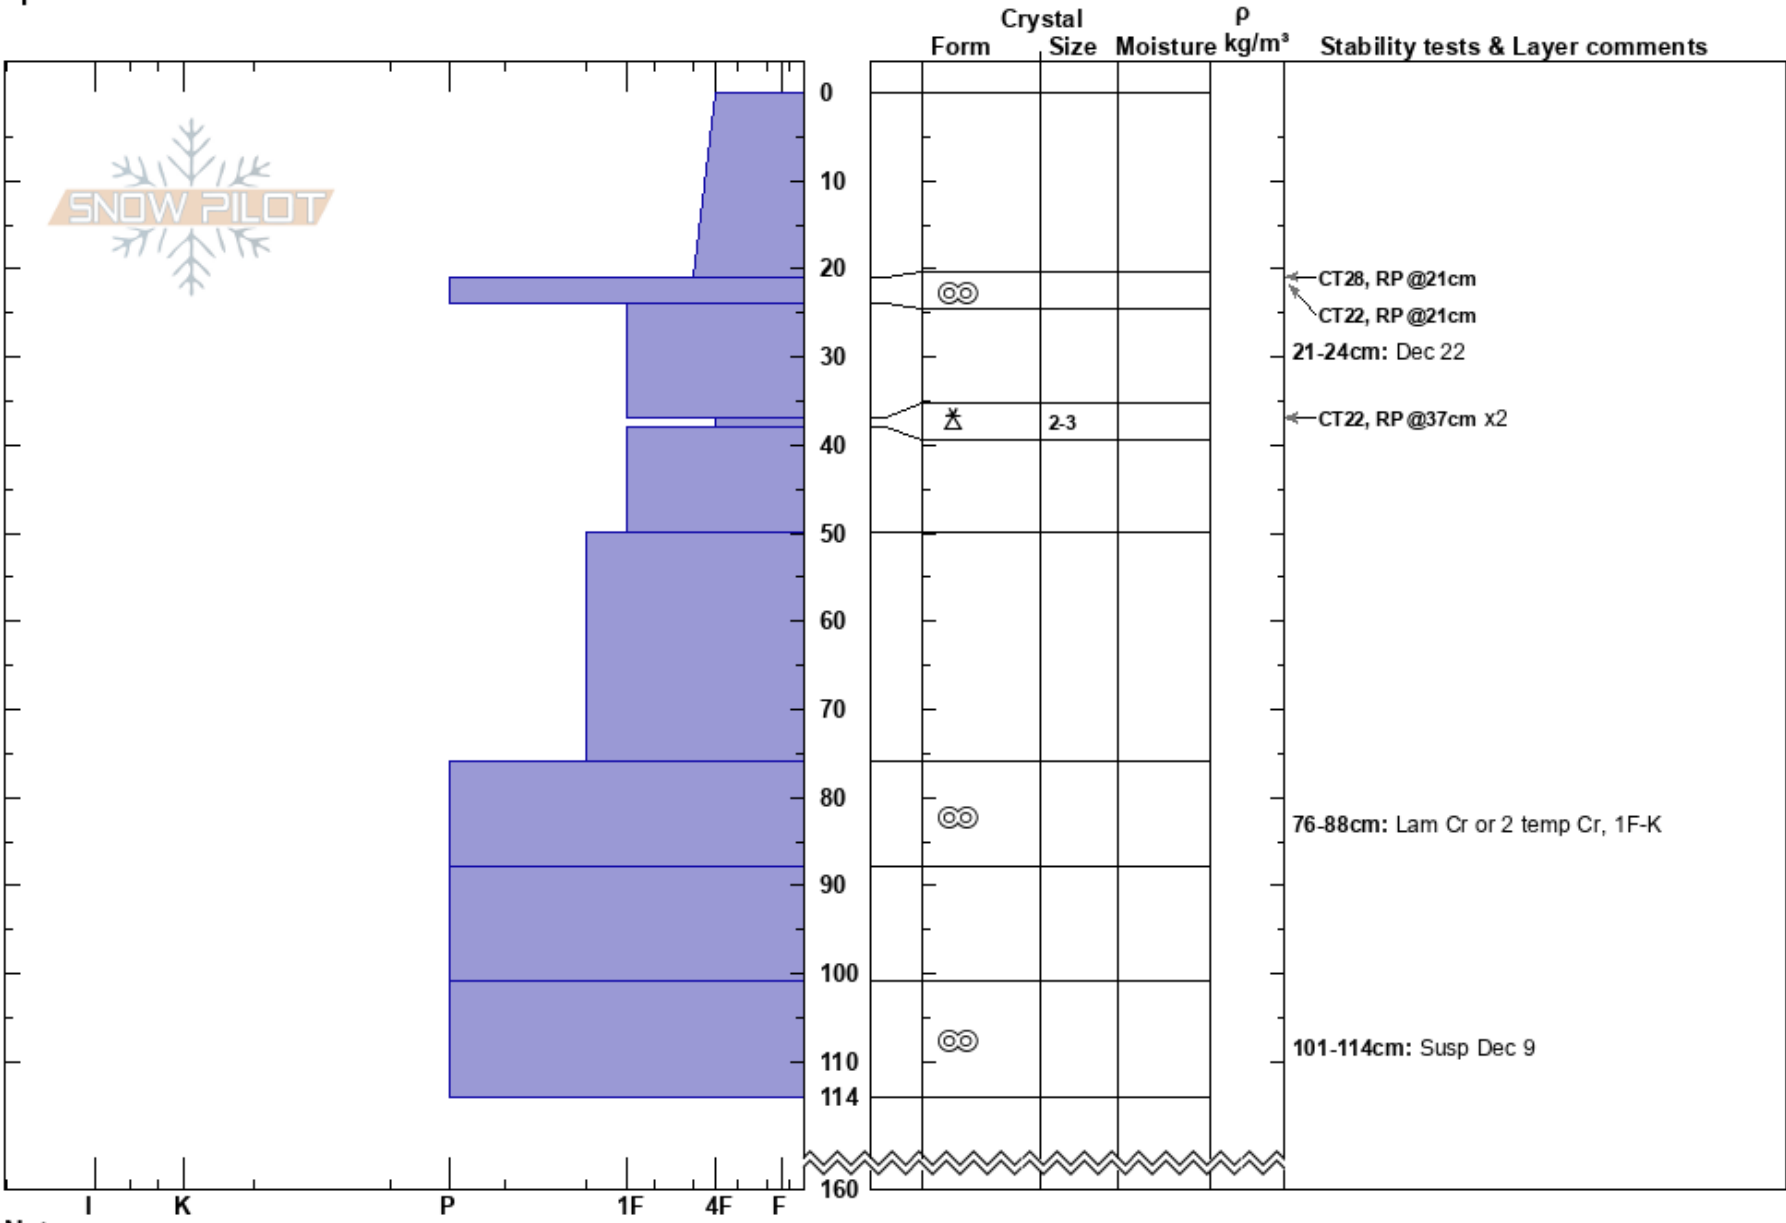

Haig Ridge - Maverick  
 Canadian Rockies  
 AB  
 Elevation: 1810 m  
 Aspect: E  
 Specifics:

Nathan Pinchak  
 31/12/2020 - 13:15  
 Co-ord: 49.30080N, -114.41917W  
 Slope Angle:  
 Wind Loading: previous

Stability:  
 Air Temperature: -3.3°C  
 Sky Cover: BKN  
 Precipitation: S-1  
 Wind: SE Light Breeze

HS:160  
 Layer Notes:  
 21-24cm: Dec 22  
 76-88cm: Lam Cr or 2 temp Cr, 1F-K  
 101-114cm: Susp Dec 9