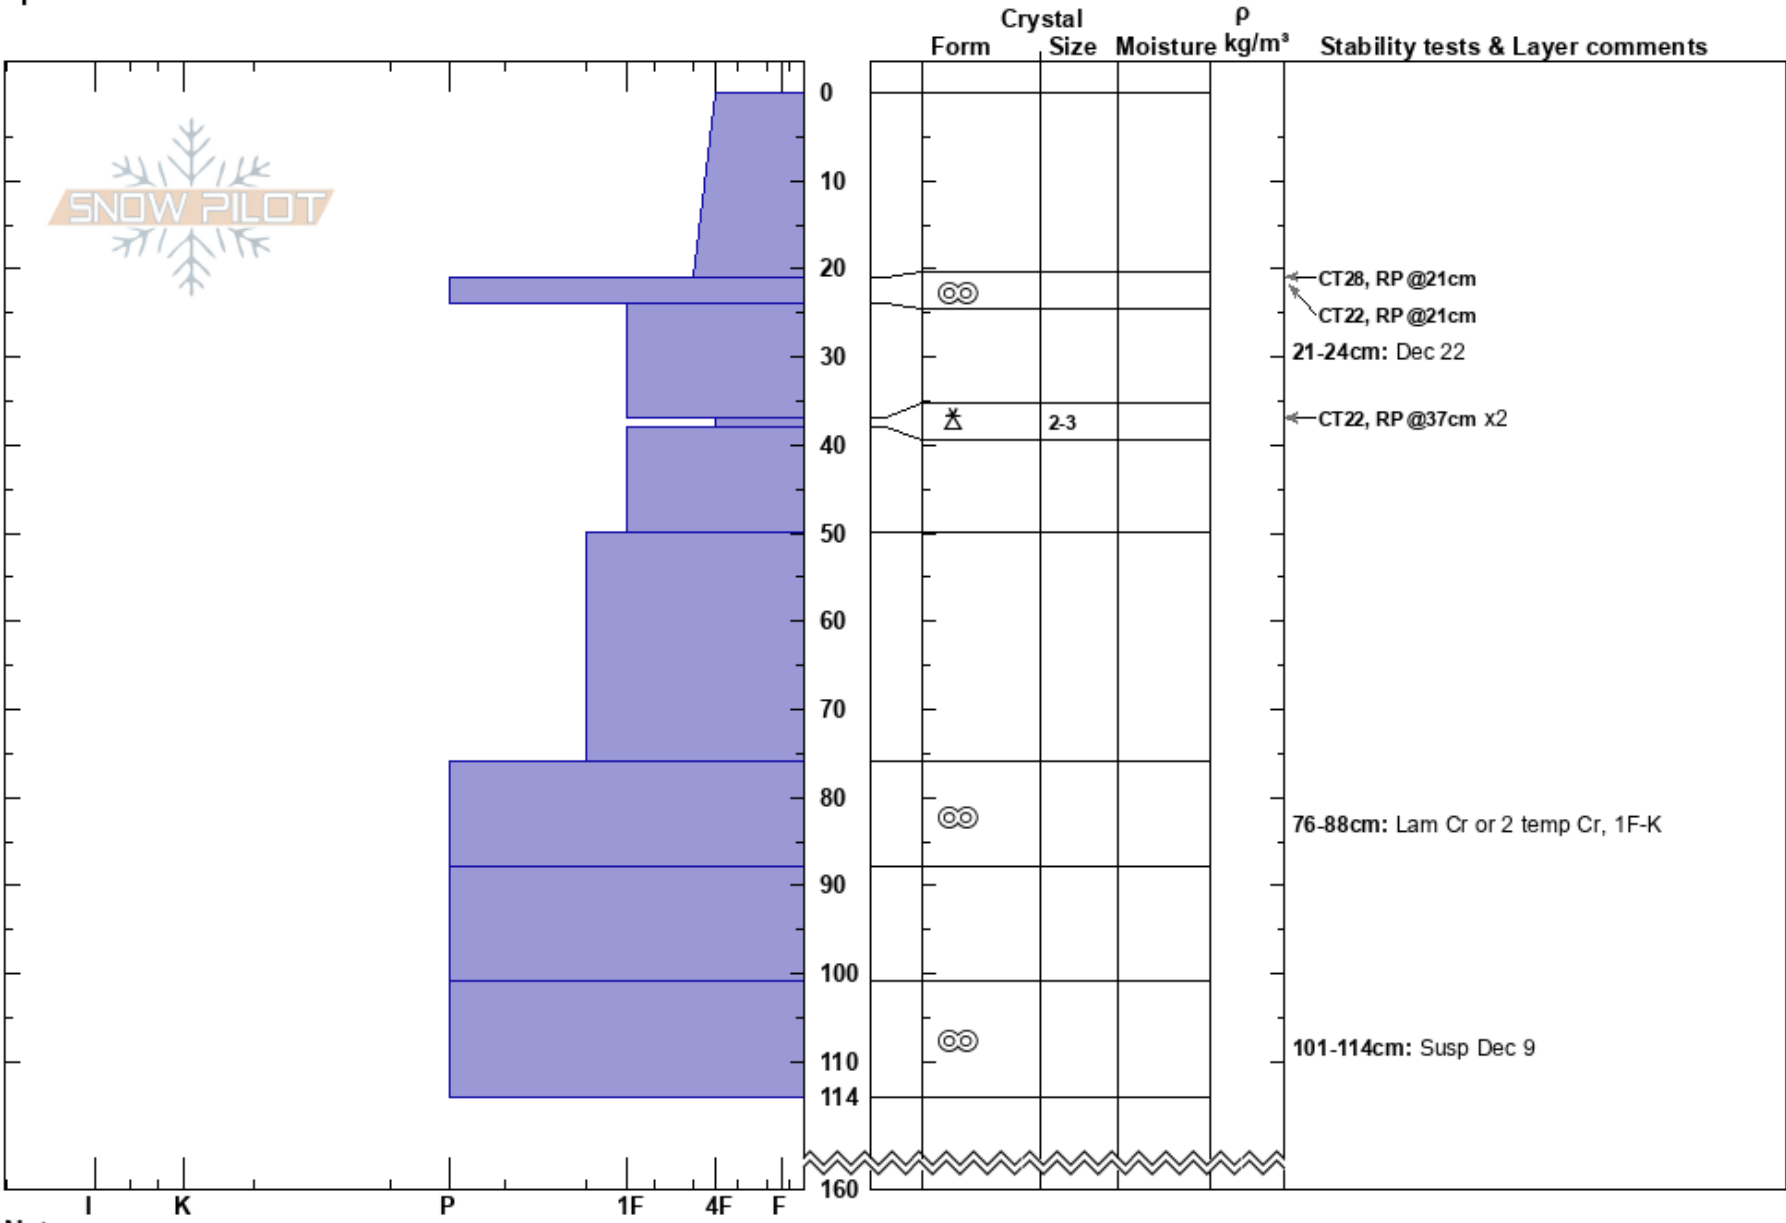

Haig Ridge - Maverick
 Canadian Rockies
 AB
 Elevation: 1810 m
 Aspect: E
 Specifics:

Nathan Pinchak
 31/12/2020 - 13:15
 Co-ord: 49.30080N, -114.41917W
 Slope Angle:
 Wind Loading: previous

Stability:
 Air Temperature: -3.3°C
 Sky Cover: BKN
 Precipitation: S-1
 Wind: SE Light Breeze

HS:160
 Layer Notes:
 21-24cm: Dec 22
 76-88cm: Lam Cr or 2 temp Cr, 1F-K
 101-114cm: Susp Dec 9

Notes: