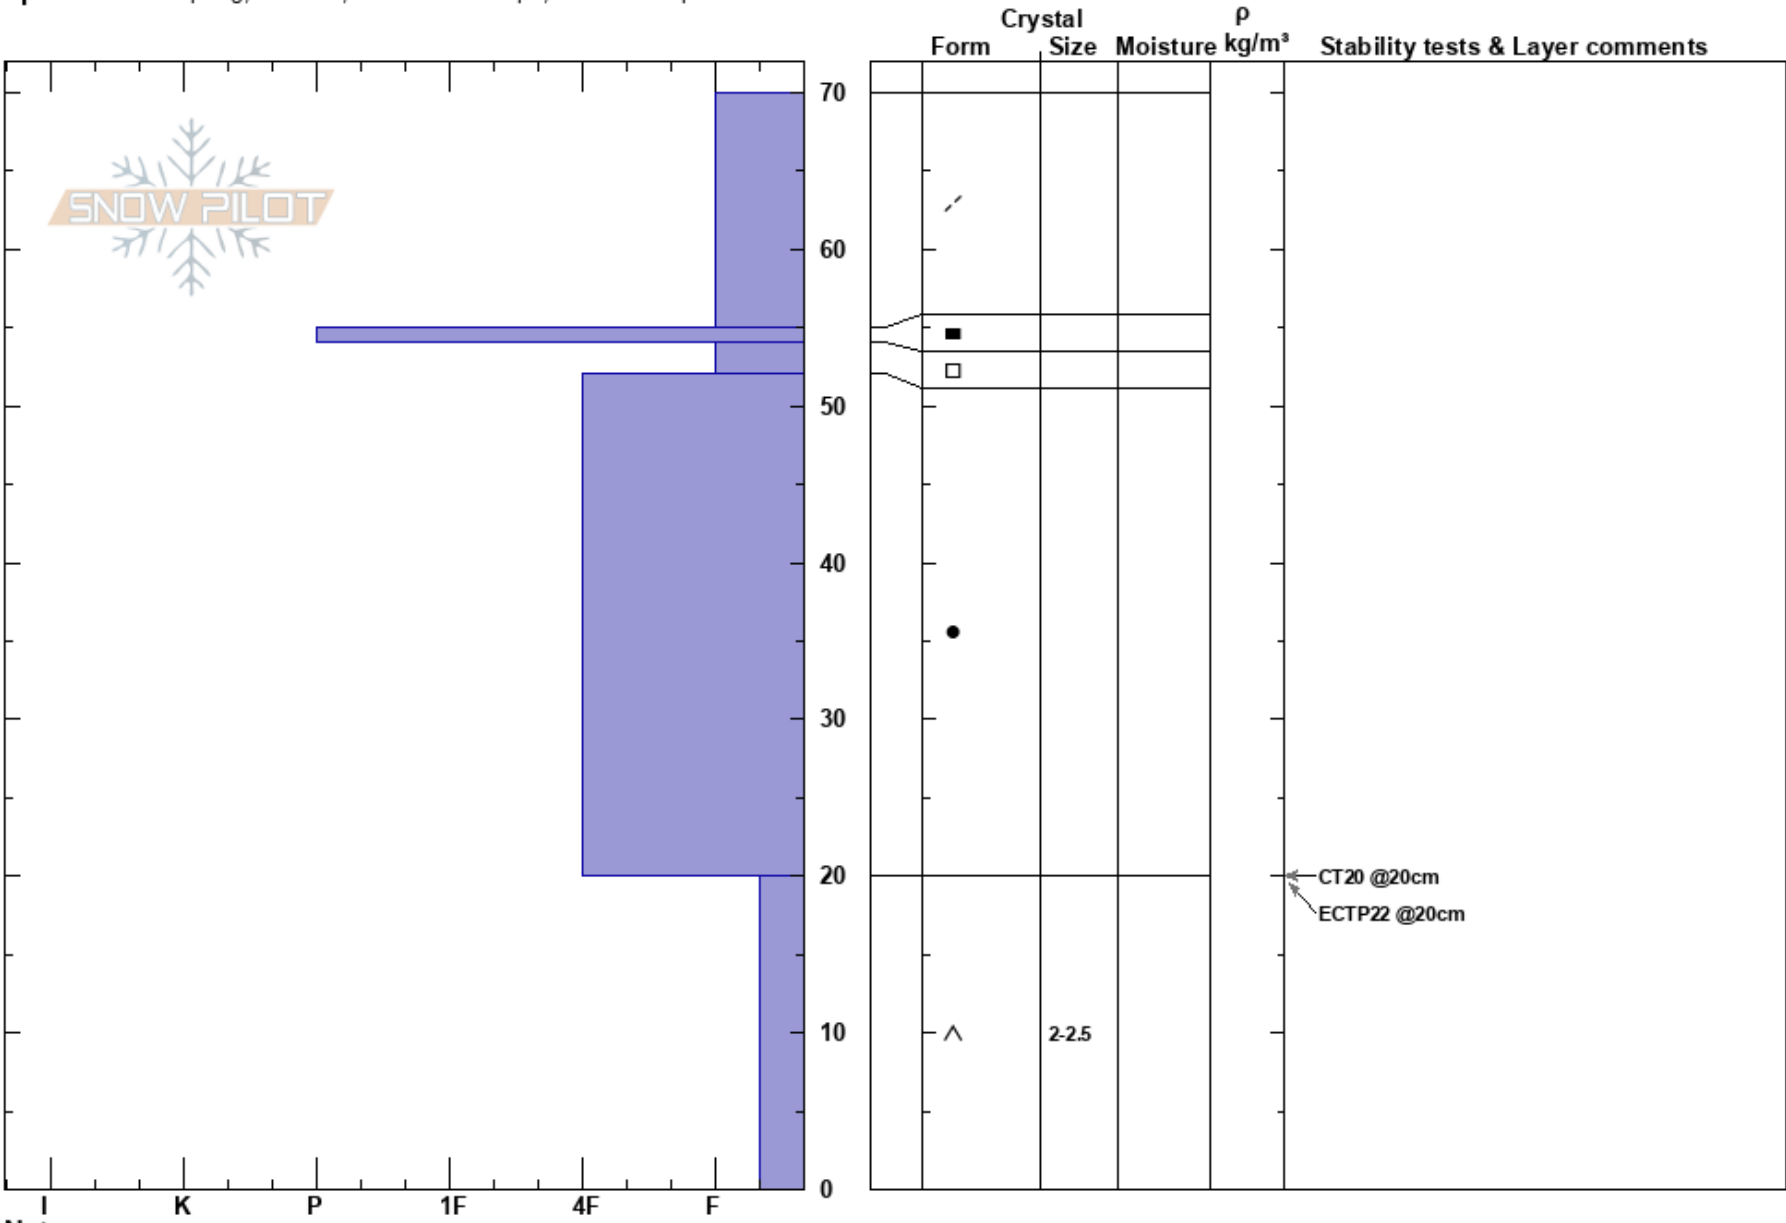

Stonewall Meadow
 Swan Range
 MT
 Elevation: 6328 ft
 Aspect: S
 Specifics: Collapsing, localized; Ski tracks on slope; We skied slope

Jeremiah Langston
 01/01/2021 - 12:00pm
 Co-ord: 47.03100N, -112.73240W
 Slope Angle: 23°
 Wind Loading: no

Stability: Fair
 Air Temperature: 25°F
 Sky Cover: BKN
 Precipitation: NO
 Wind: W Calm
 HS: 70
 PF: 10
 PS: 5
 20-0cm: Problematic layer

← CT20 @20cm
 ← ECTP22 @20cm

Notes: