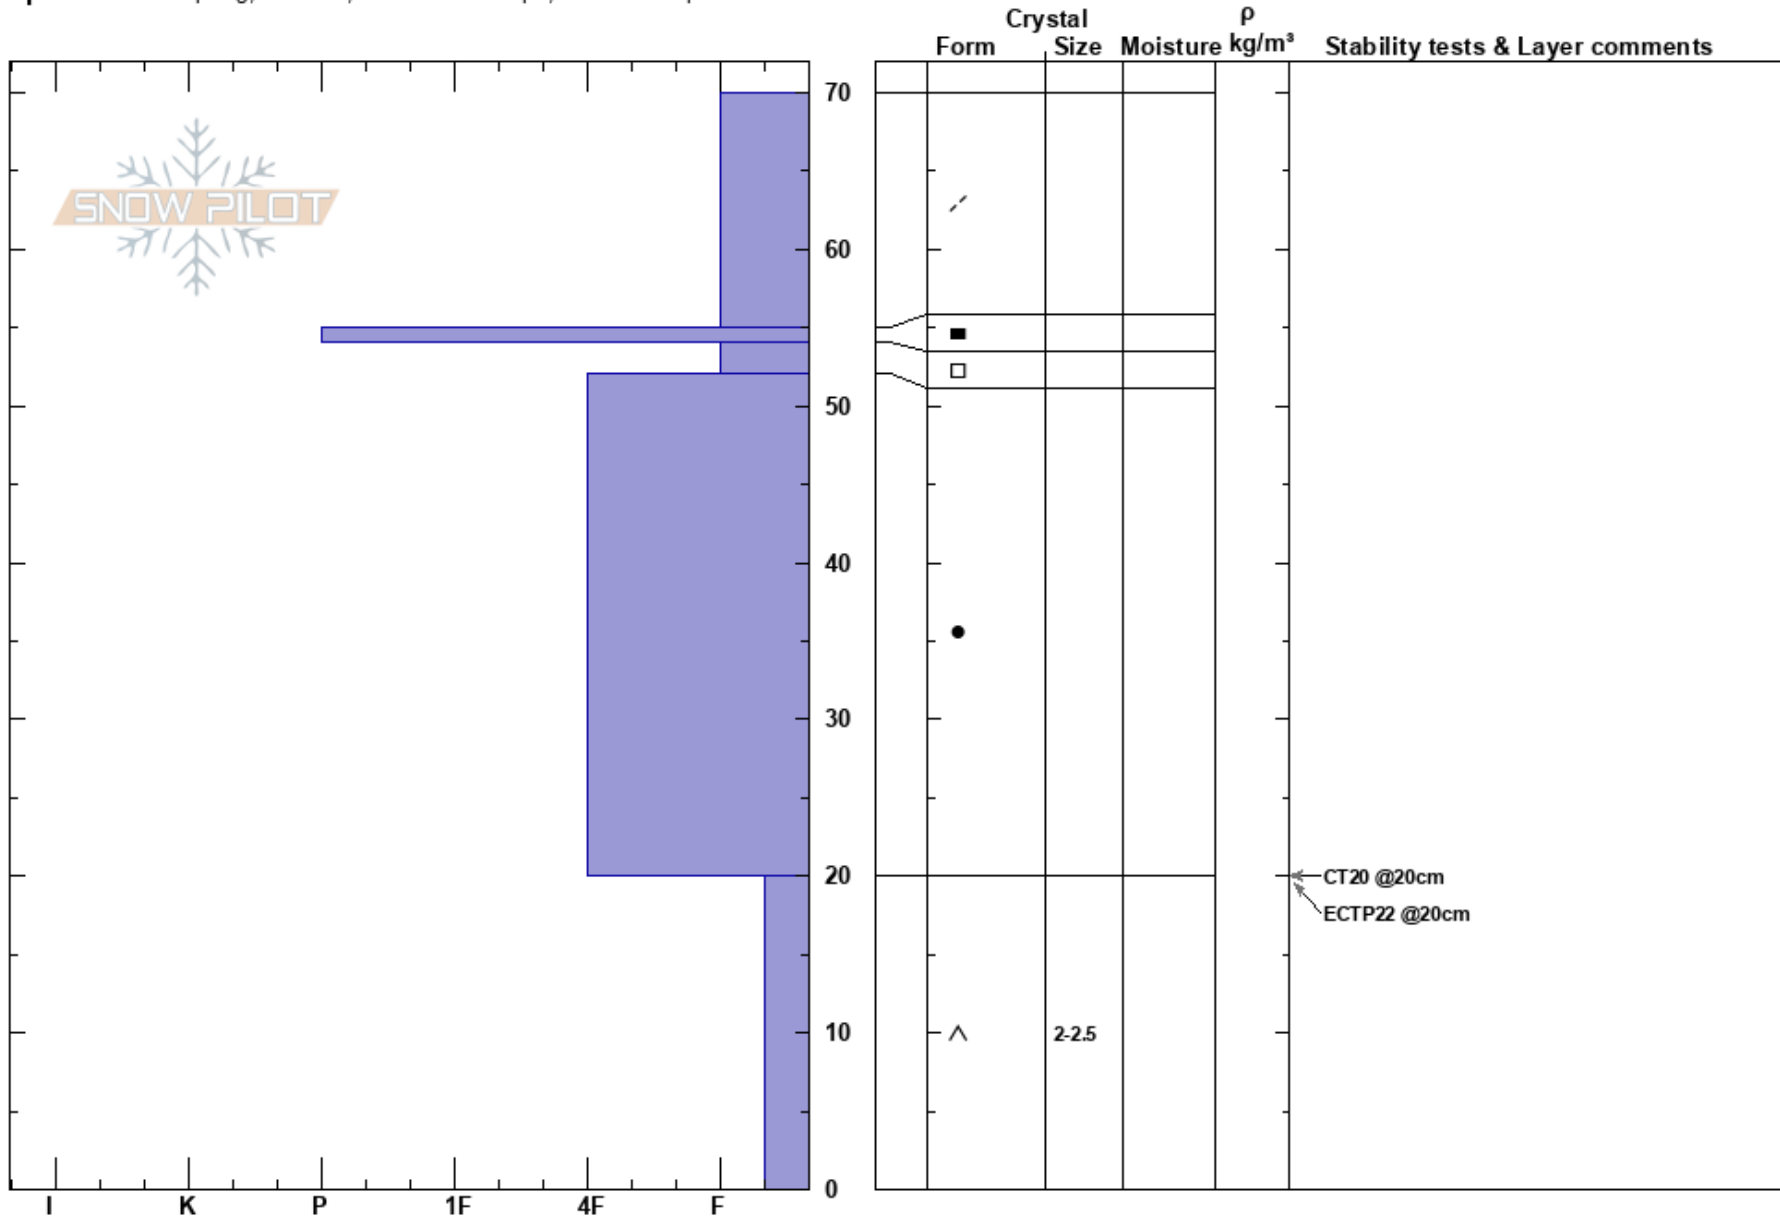

Stonewall Meadow
 Swan Range
 MT
 Elevation: 6328 ft
 Aspect: S
 Specifics: Collapsing, localized; Ski tracks on slope; We skied slope

Jeremiah Langston
 01/01/2021 - 12:00pm
 Co-ord: 47.03100N, -112.73240W
 Slope Angle: 23°
 Wind Loading: no

Stability: Fair
 Air Temperature: 25°F
 Sky Cover: BKN
 Precipitation: NO
 Wind: W Calm
 HS: 70
 PF: 10
 PS: 5
 20-0cm: Problematic layer

Notes: