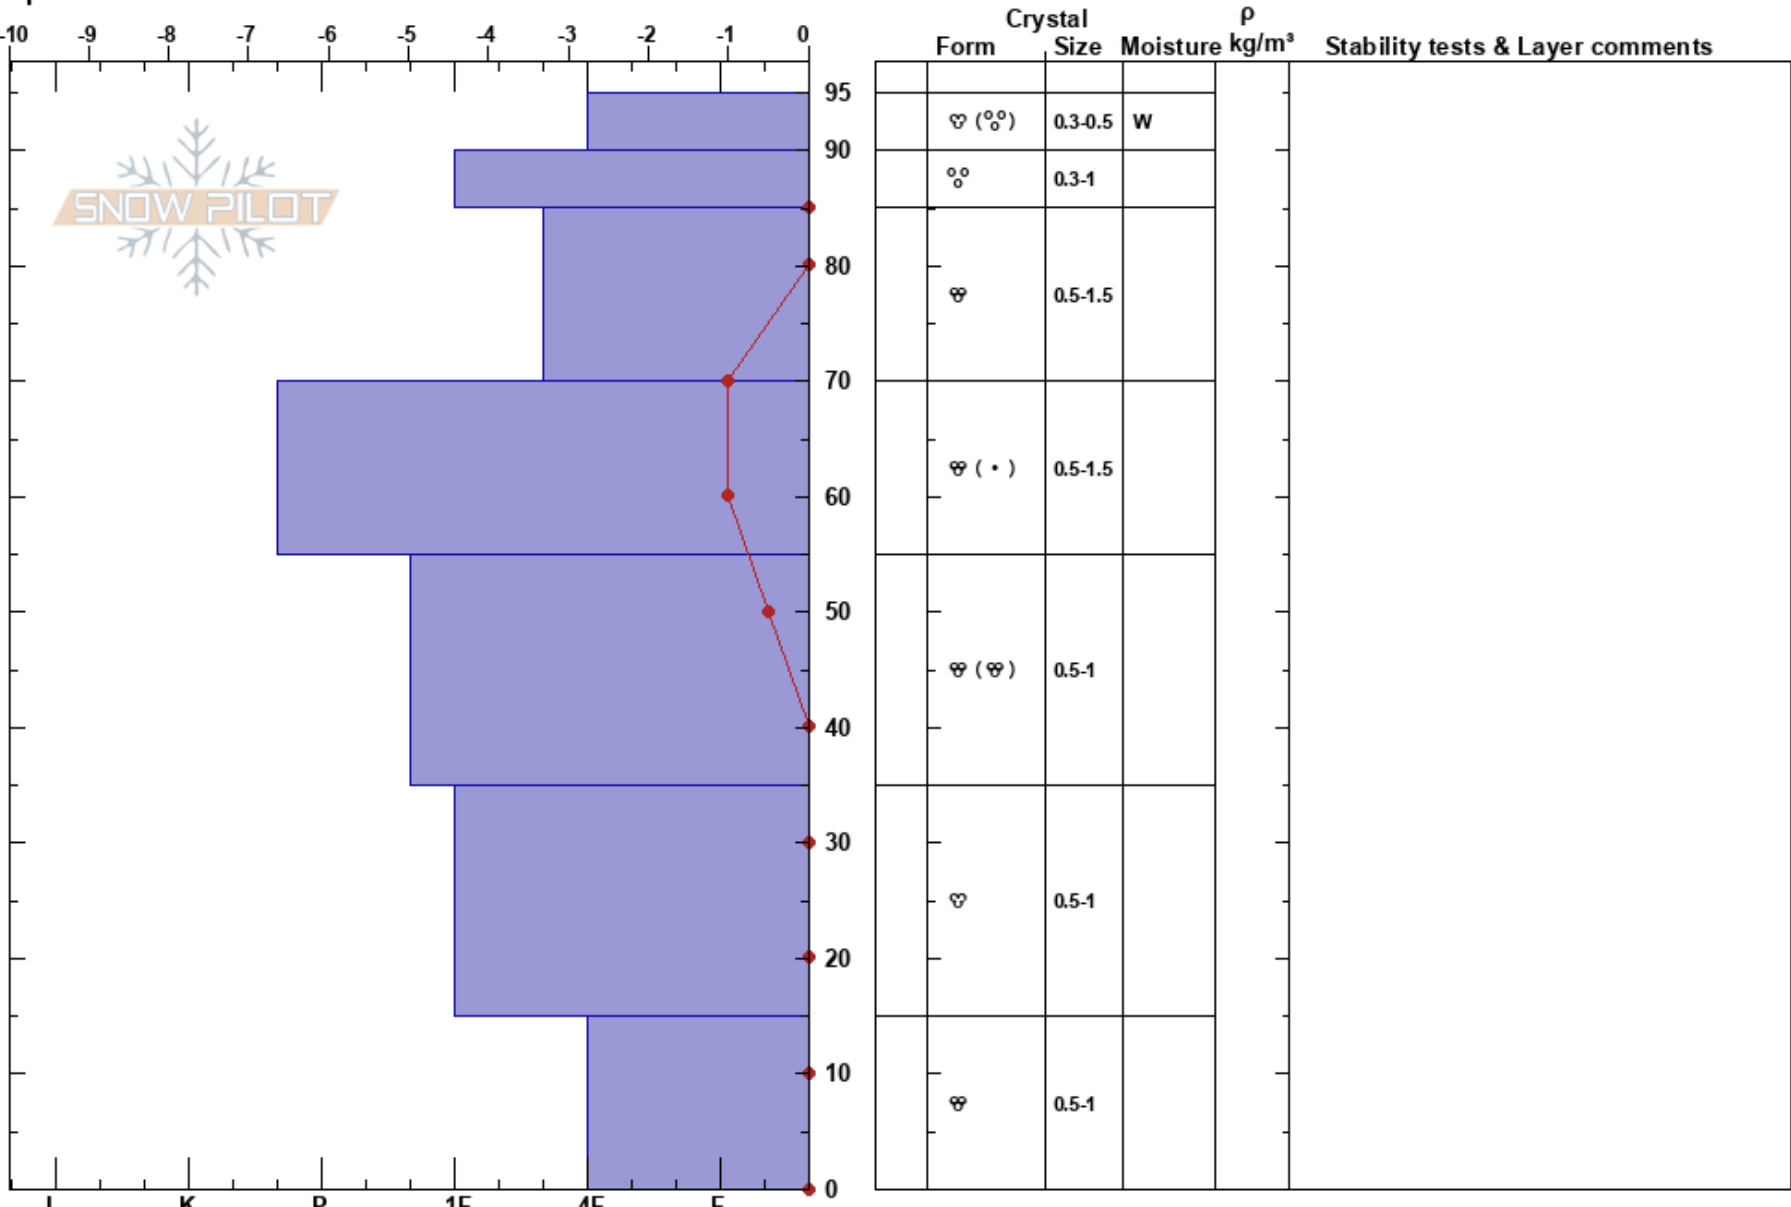

RMNP  
 Front Range  
 CO  
 Elevation: 9800 ft  
 Aspect: E  
 Specifics:

Eric Falconer  
 04/06/2017 - 12:23am  
 Co-ord: 40.30975N, -105.65333W  
 Slope Angle: 20°  
 Wind Loading: no

Stability: HS:95  
 Air Temperature: 4.5°C PS: 5  
 Sky Cover: CLR  
 Precipitation: NO  
 Wind: NE Light Breeze

Layer Notes:

**Notes:** This snow pit was dug on a SE aspect where the snow has received a lot of solar effect. The snowpack is almost at isothermal conditions, with some very wet heavy snow in the top 30cm. No faceting or depth hoar was observed through the entirety of this pit.