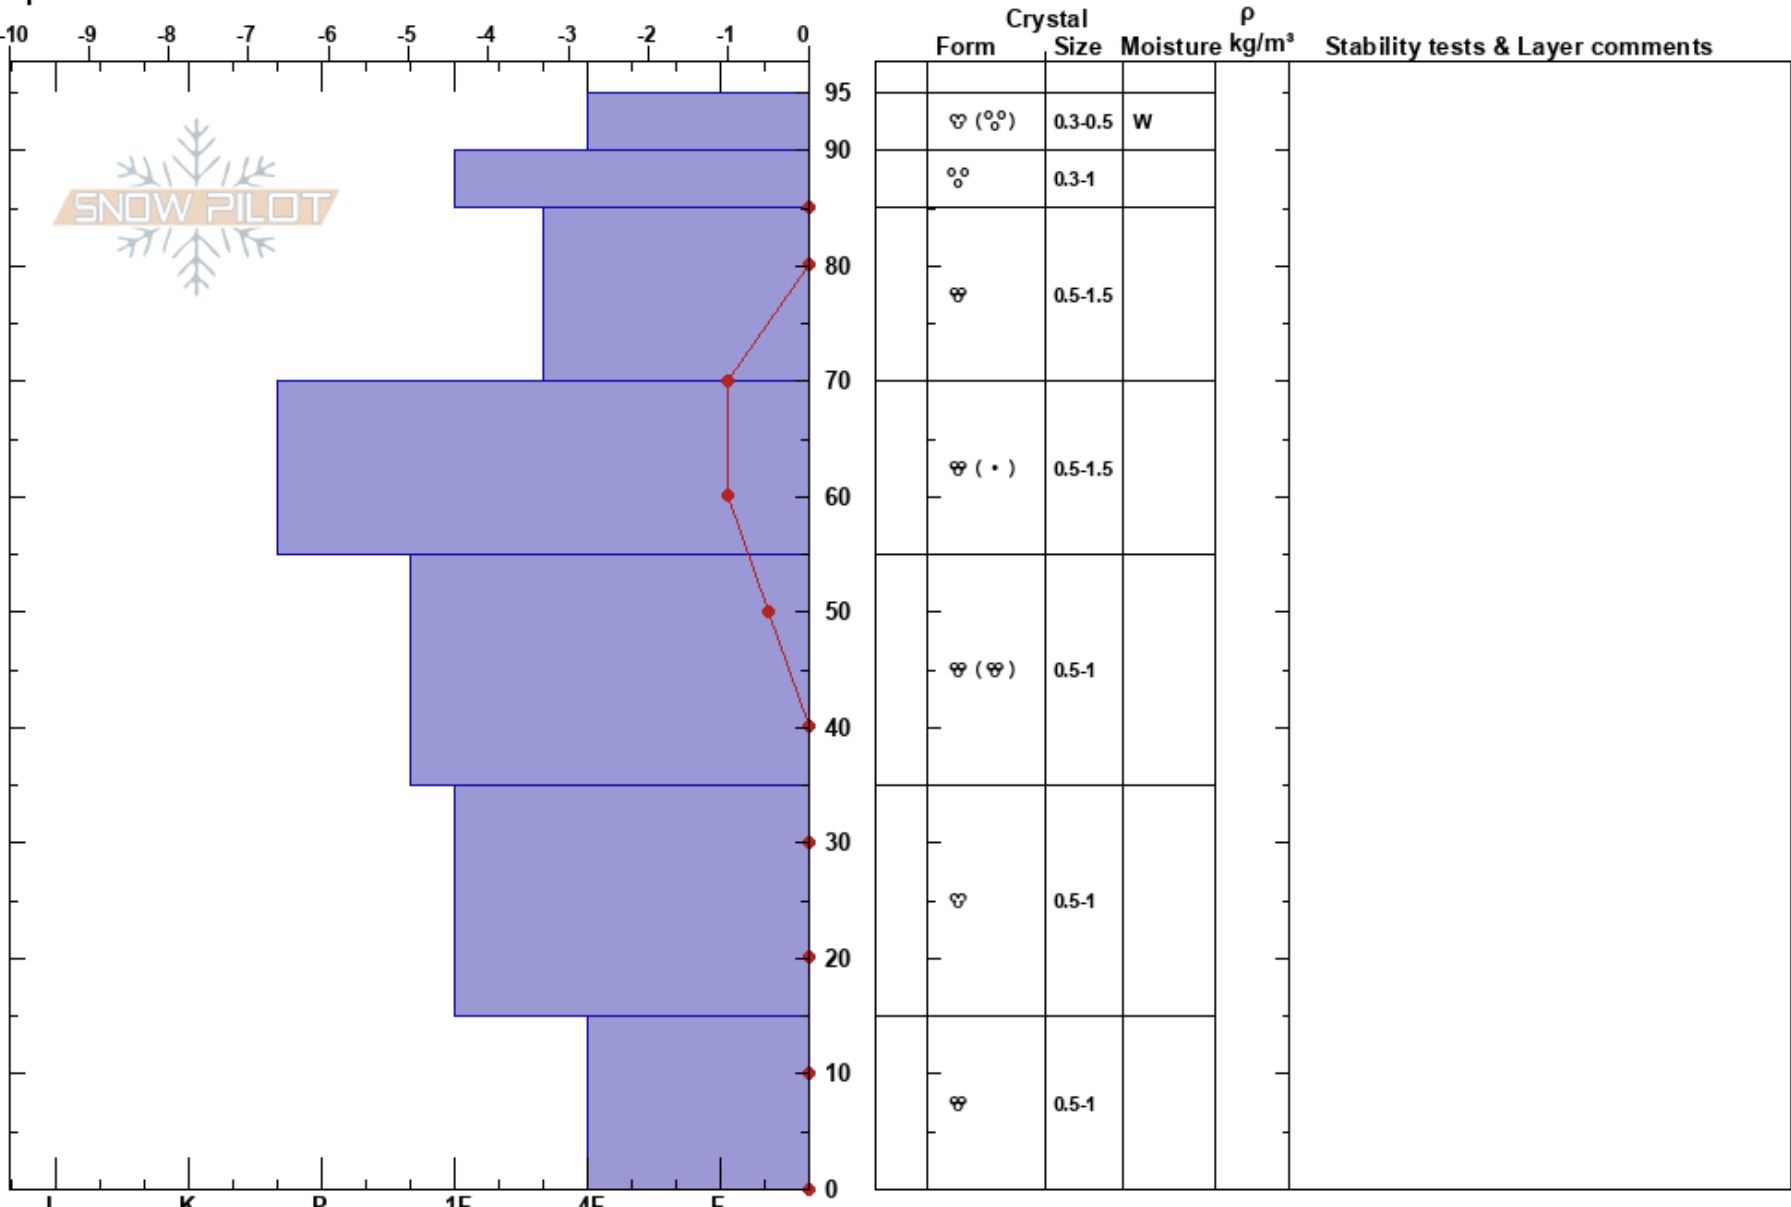

RMNP
 Front Range
 CO
 Elevation: 9800 ft
 Aspect: E
 Specifics:

Eric Falconer
 04/06/2017 - 12:23am
 Co-ord: 40.30975N, -105.65333W
 Slope Angle: 20°
 Wind Loading: no

Stability: HS:95
 Air Temperature: 4.5°C PS: 5
 Sky Cover: CLR
 Precipitation: NO
 Wind: NE Light Breeze

Layer Notes:

Notes: This snow pit was dug on a SE aspect where the snow has received a lot of solar effect. The snowpack is almost at isothermal conditions, with some very wet heavy snow in the top 30cm. No faceting or depth hoar was observed through the entirety of this pit.