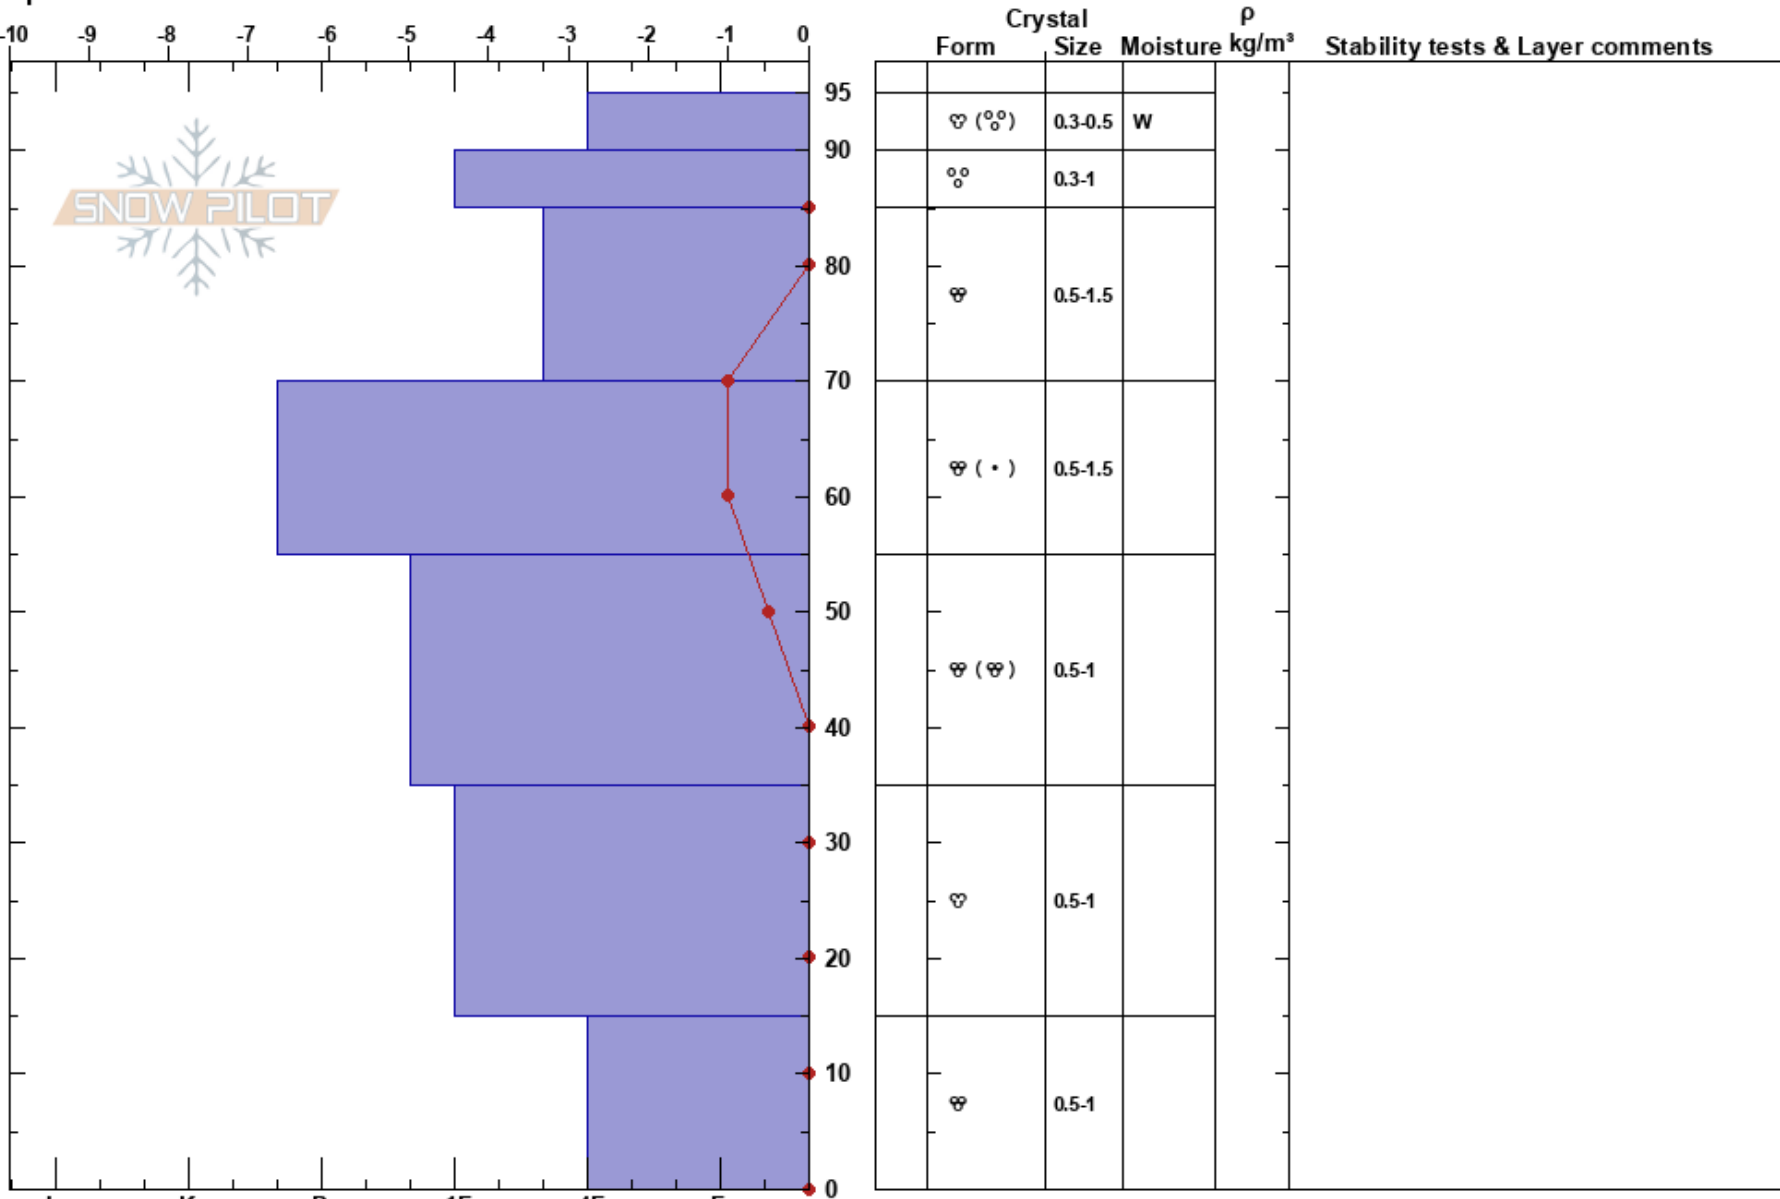

RMNP
 Front Range
 CO
 Elevation: 9800 ft
 Aspect: E
 Specifics:

Eric Falconer
 04/06/2017 - 12:23am
 Co-ord: 40.30975N, -105.65333W
 Slope Angle: 20°
 Wind Loading: no

Stability: HS:95
 Air Temperature: 4.5°C PS: 5
 Sky Cover: CLR
 Precipitation: NO
 Wind: NE Light Breeze

Layer Notes:

Notes: This snow pit was dug on a SE aspect where the snow has received a lot of solar effect. The snowpack is almost at isothermal conditions, with some very wet heavy snow in the top 30cm. No faceting or depth hoar was observed through the entirety of this pit.