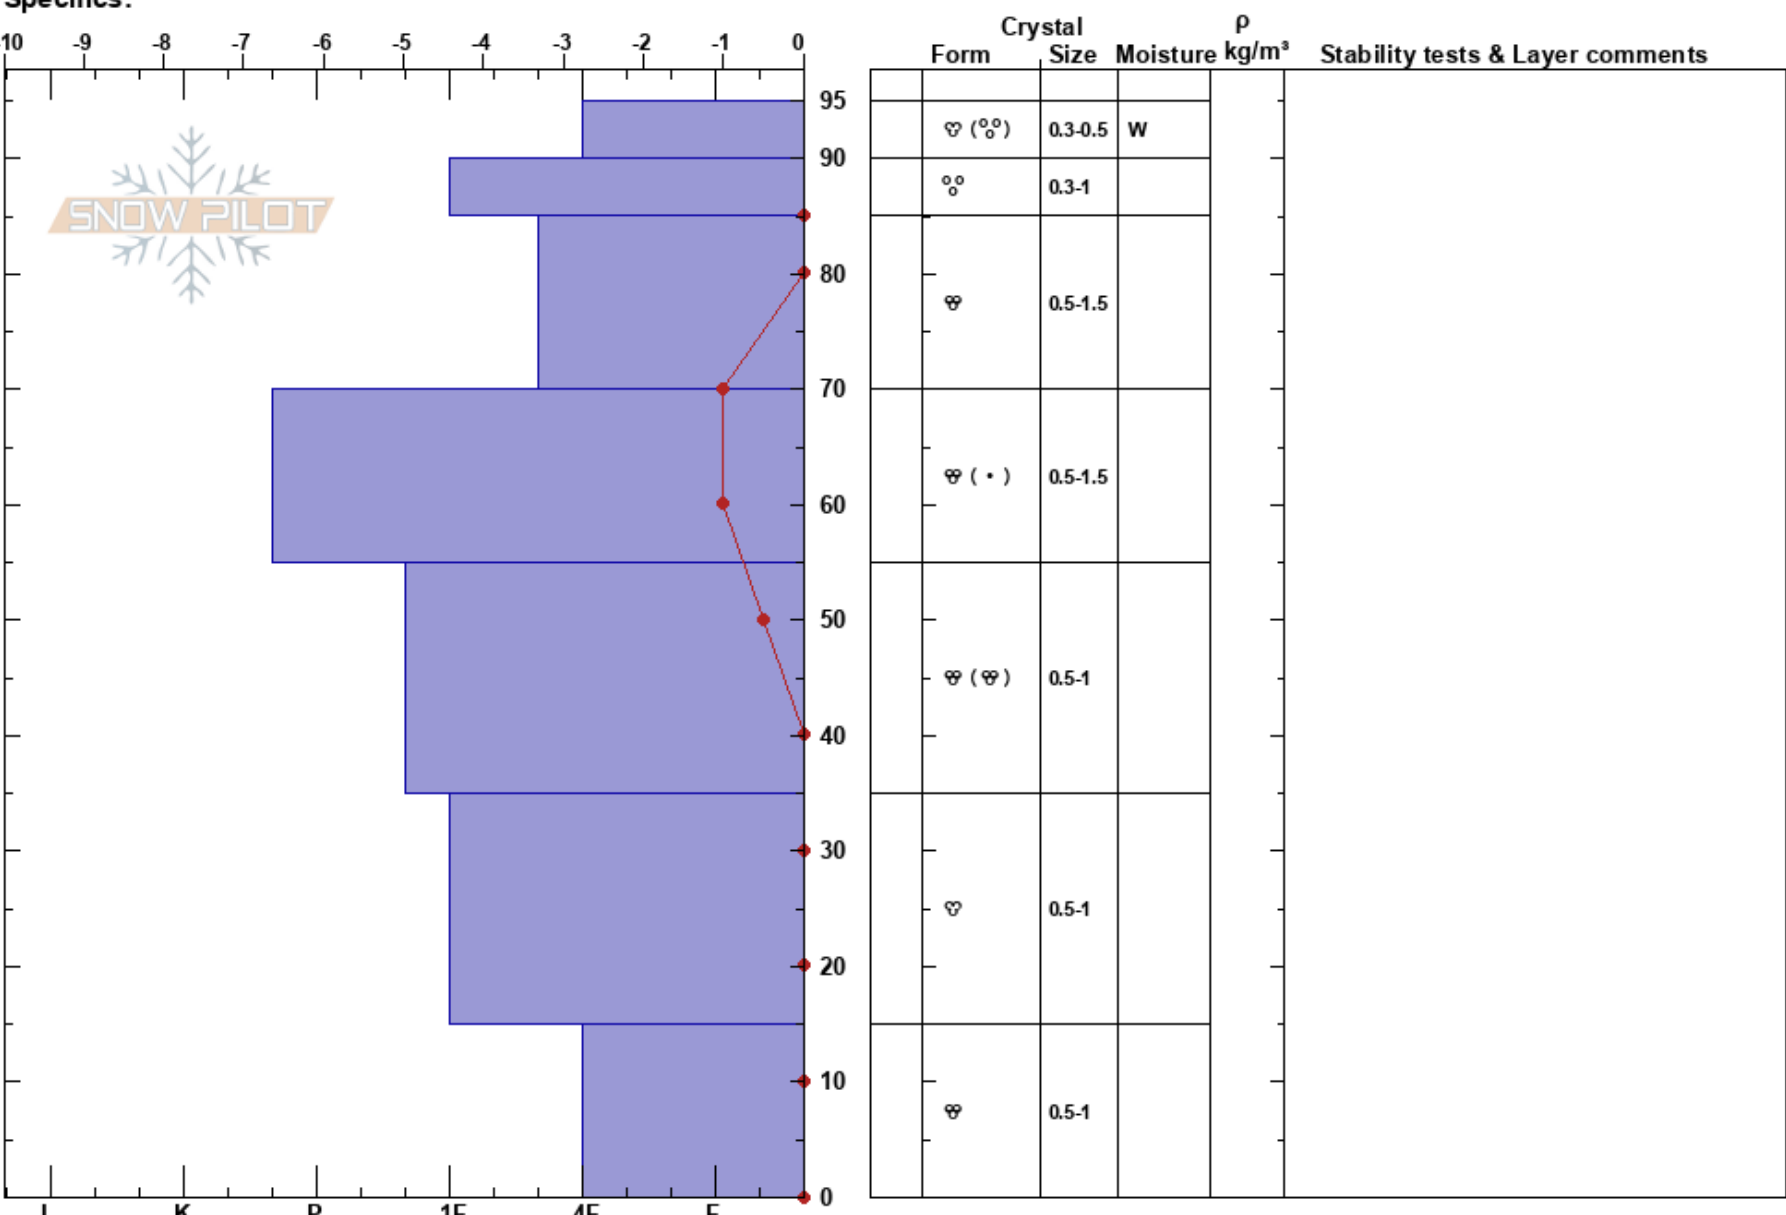

RMNP
 Front Range
 CO
 Elevation: 9800 ft
 Aspect: E
 Specifics:

Eric Falconer
 04/06/2017 - 12:23am
 Co-ord: 40.30975N, -105.65333W
 Slope Angle: 20°
 Wind Loading: no

Stability: HS:95
 Air Temperature: 4.5°C PS: 5
 Sky Cover: CLR
 Precipitation: NO
 Wind: NE Light Breeze

Layer Notes:

Notes: This snow pit was dug on a SE aspect where the snow has received a lot of solar effect. The snowpack is almost at isothermal conditions, with some very wet heavy snow in the top 30cm. No faceting or depth hoar was observed through the entirety of this pit.