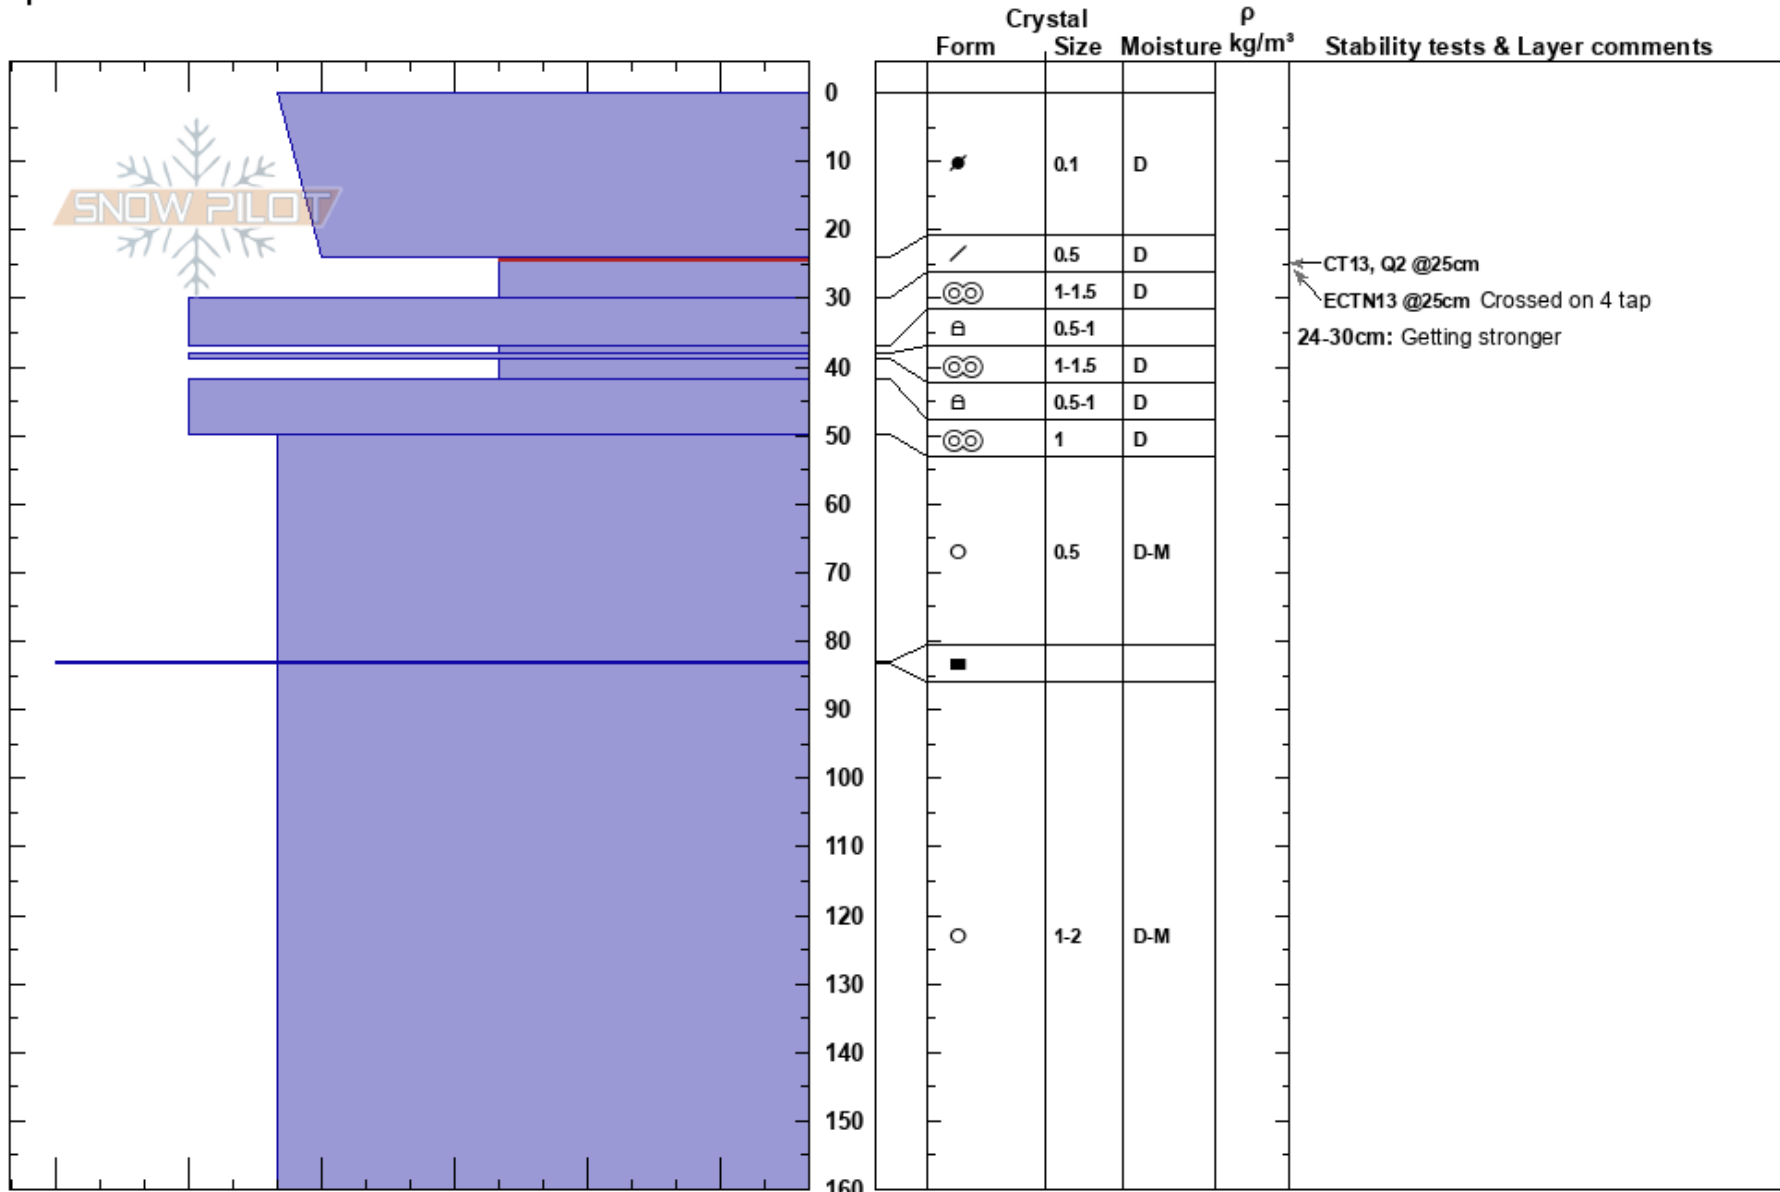

24-30cm: Getting stronger

CO

Co-ord: 13S 106W 40N

Sky Cover: CLR

24-30cm: Problematic layer

Elevation: 11920 ft

Slope Angle: 32°

Precipitation: NO

Aspect: 109°

Wind Loading: previous

Wind: W Light Breeze

Specifics:

Notes: