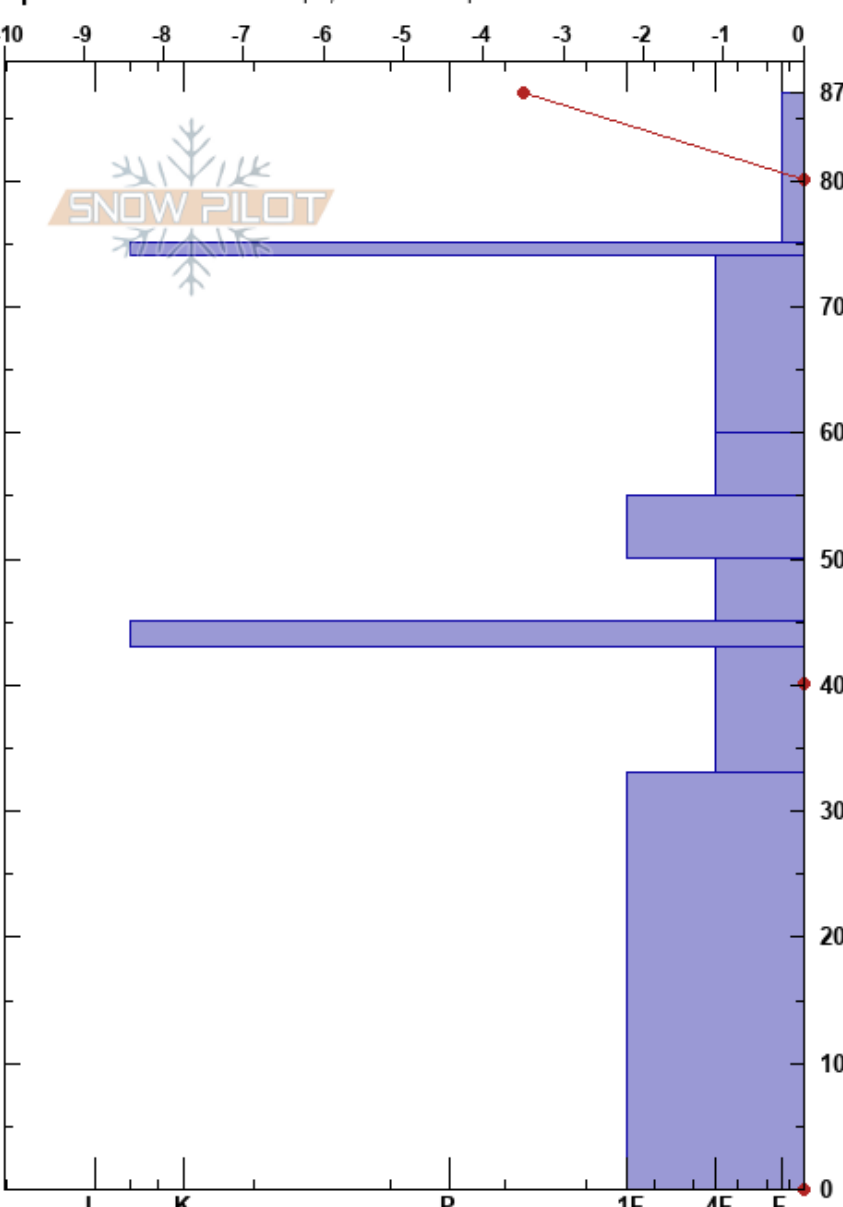

Steinskarfjellet low  
 Kvaløya  
 Norway  
 Elevation: 233 m  
 Aspect: N

Paul Velsand  
 06/04/2017 - 13:30  
 Co-ord: 33W 639468E 7732280N  
 Slope Angle: 5°  
 Wind Loading: no

Very Good  
 Air Temperature: 0°C  
 Sky Cover: FEW  
 Precipitation: NO  
 Wind: N Calm

HS:87  
 PF:33 60-55cm:Problematic layer

Specifics: Ski tracks on slope; We skied slope

Form	Crystal		Moisture	$\rho$ kg/m <sup>3</sup>	Stability tests & Layer comments
	Size				
*	1-2		D	60	
⊙⊙	3-4		D		
♡	3		M	360	
♡	4-6		M	370	← ECTN19 @58cm in old facets
♡	4-6		W	350	
♡	6-10		M		
■					
♡	6-10		M	330	
♡	2-4		M	380	

Notes: Snow height at iButton: 96 cm.  
 Water in the snow is getting colder and freezing.  
 Temperature measured in every 10 cm increment, but not logged due to time consuming process.