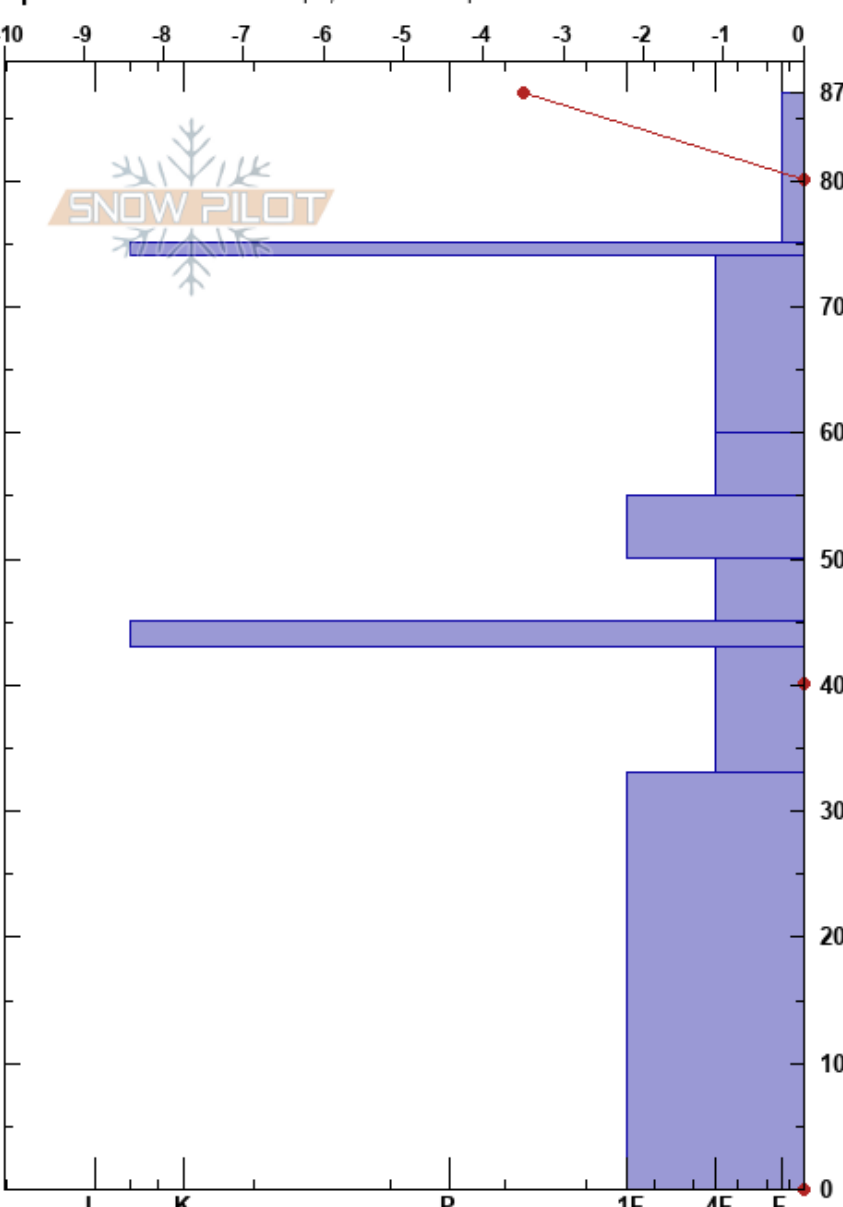

Steinskarfjellet low  
 Kvaløya  
 Norway  
 Elevation: 233 m  
 Aspect: N

Paul Velsand  
 06/04/2017 - 13:30  
 Co-ord: 33W 639468E 7732280N  
 Slope Angle: 5°  
 Wind Loading: no

Very Good  
 Air Temperature: 0°C  
 Sky Cover: FEW  
 Precipitation: NO  
 Wind: N Calm

HS:87  
 PF:33 60-55cm:Problematic layer

Specifics: Ski tracks on slope; We skied slope

Form	Crystal		Moisture	ρ kg/m³	Stability tests & Layer comments
	Size				
*	1-2		D	60	
⊙⊙	3-4		D		
♡	3		M	360	
♡	4-6		M	370	←ECTN19 @58cm in old facets
♡	4-6		W	350	
♡	6-10		M		
■					
♡	6-10		M	330	
♡	2-4		M	380	

**Notes:** Snow height at iButton: 96 cm.  
 Water in the snow is getting colder and freezing.  
 Temperature measured in every 10 cm increment, but not logged due to time consuming process.