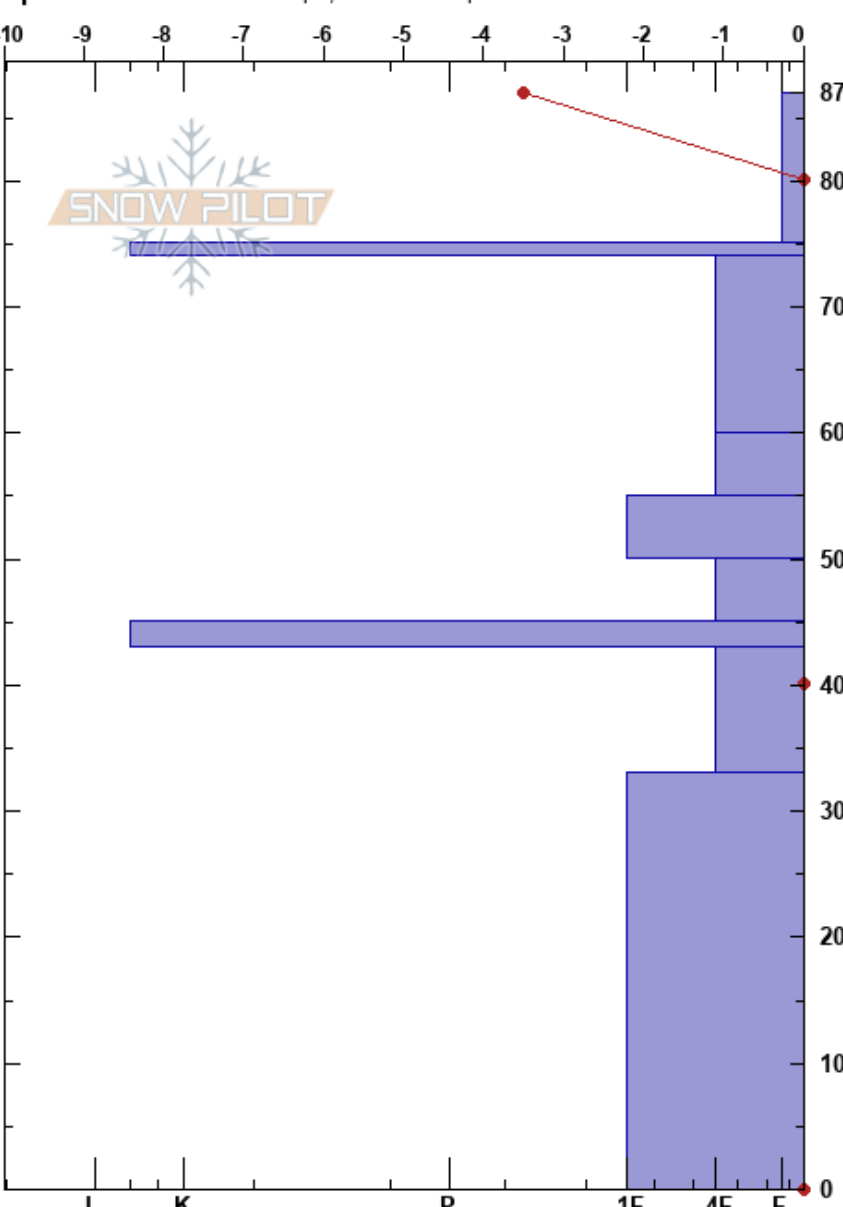

Steinskarfjellet low
 Kvaløya
 Norway
 Elevation: 233 m
 Aspect: N

Paul Velsand
 06/04/2017 - 13:30
 Co-ord: 33W 639468E 7732280N
 Slope Angle: 5°
 Wind Loading: no

Very Good
 Air Temperature: 0°C
 Sky Cover: FEW
 Precipitation: NO
 Wind: N Calm

HS:87
 PF:33 60-55cm:Problematic layer

Specifics: Ski tracks on slope; We skied slope

Form	Crystal		Moisture	ρ kg/m³	Stability tests & Layer comments
	Size				
*	1-2		D		
⊙⊙	3-4		D	60	
♡	3		M	360	
♡	4-6		M	370	← ECTN19 @58cm in old facets
♡	4-6		W	350	
♡	6-10		M		
■					
♡	6-10		M	330	
♡	2-4		M	380	

Notes: Snow height at iButton: 96 cm.
 Water in the snow is getting colder and freezing.
 Temperature measured in every 10 cm increment, but not logged due to time consuming process.