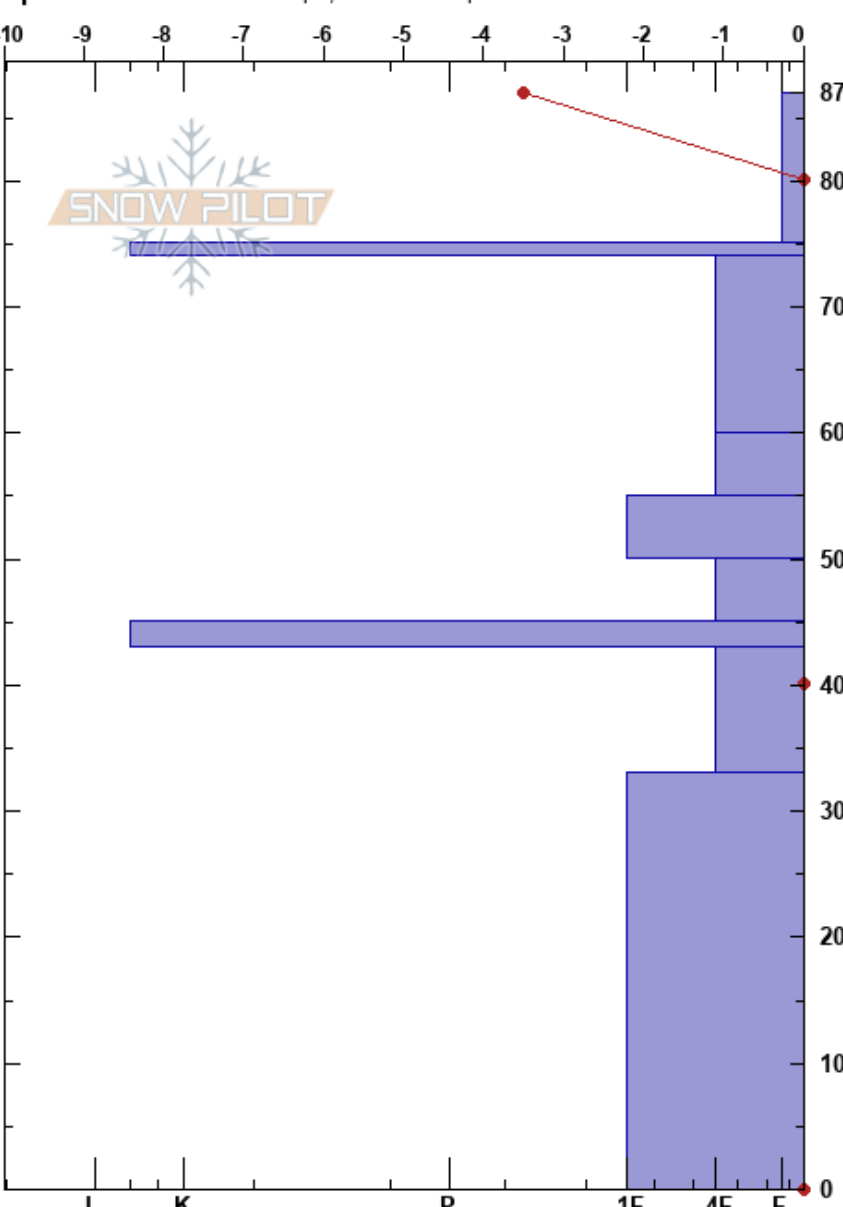

Steinskarfjellet low  
 Kvaløya  
 Norway  
 Elevation: 233 m  
 Aspect: N

Paul Velsand  
 06/04/2017 - 13:30  
 Co-ord: 33W 639468E 7732280N  
 Slope Angle: 5°  
 Wind Loading: no

Very Good  
 Air Temperature: 0°C  
 Sky Cover: FEW  
 Precipitation: NO  
 Wind: N Calm

HS:87  
 PF:33 60-55cm:Problematic layer

Specifics: Ski tracks on slope; We skied slope

Form	Crystal		Moisture	ρ kg/m³	Stability tests & Layer comments
	Size				
*	1-2		D	60	
⊙⊙	3-4		D		
♡	3		M	360	
♡	4-6		M	370	← ECTN19 @58cm in old facets
♡	4-6		W	350	
♡	6-10		M		
■					
♡	6-10		M	330	
♡	2-4		M	380	

Notes: Snow height at iButton: 96 cm.  
 Water in the snow is getting colder and freezing.  
 Temperature measured in every 10 cm increment, but not logged due to time consuming process.