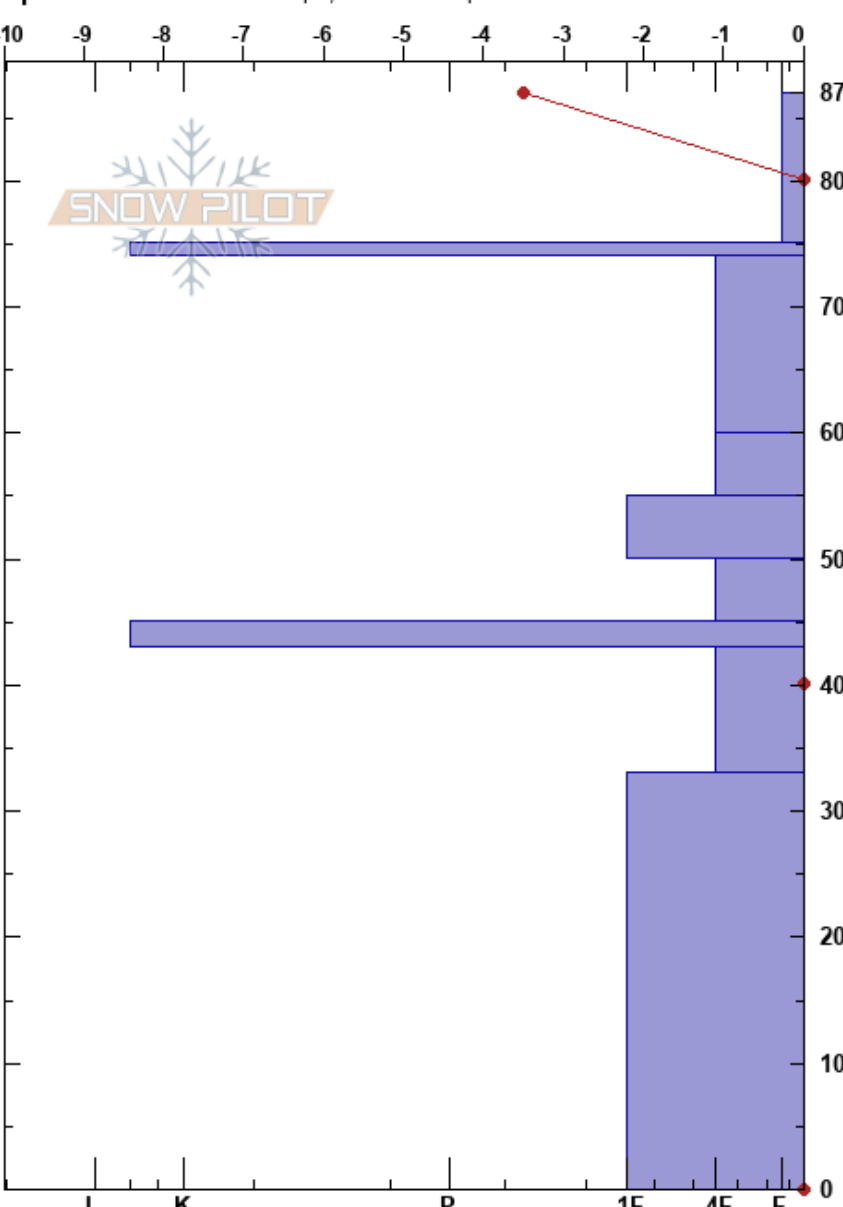

Steinskarfjellet low
 Kvaløya
 Norway
 Elevation: 233 m
 Aspect: N
 Specifics: Ski tracks on slope; We skied slope

Paul Velsand
 06/04/2017 - 13:30
 Co-ord: 33W 639468E 7732280N
 Slope Angle: 5°
 Wind Loading: no

Very Good
 Air Temperature: 0°C
 Sky Cover: FEW
 Precipitation: NO
 Wind: N Calm
 HS:87
 PF:33
 60-55cm: Problematic layer

Form	Crystal		Moisture	ρ kg/m³	Stability tests & Layer comments
	Size				
*	1-2		D	60	
⊙⊙	3-4		D		
♡	3		M	360	
♡	4-6		M	370	← ECTN19 @58cm in old facets
♡	4-6		W	350	
♡	6-10		M		
■					
♡	6-10		M	330	
♡	2-4		M	380	

Notes: Snow height at iButton: 96 cm.
 Water in the snow is getting colder and freezing.
 Temperature measured in every 10 cm increment, but not logged due to time consuming process.