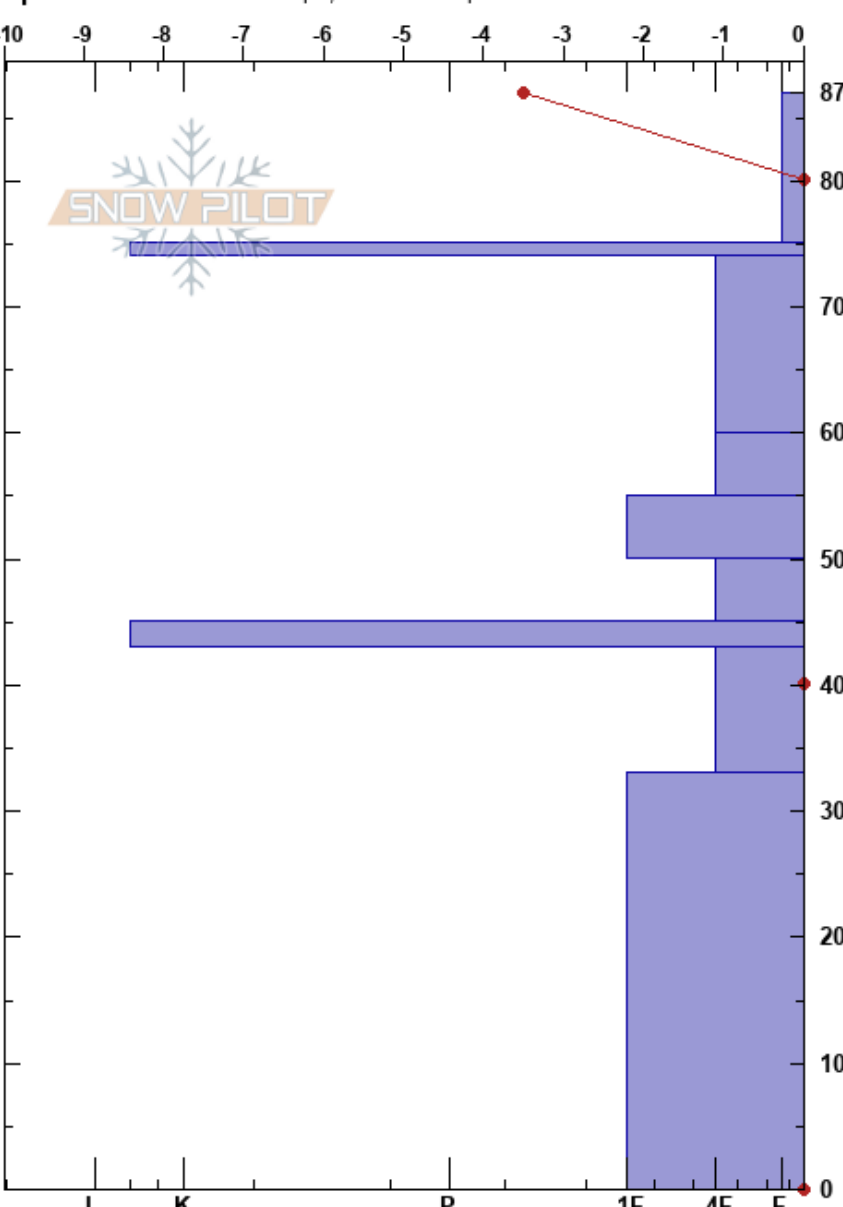

Steinskarfjellet low
 Kvaløya
 Norway
 Elevation: 233 m
 Aspect: N
 Specifics: Ski tracks on slope; We skied slope

Paul Velsand
 06/04/2017 - 13:30
 Co-ord: 33W 639468E 7732280N
 Slope Angle: 5°
 Wind Loading: no

Very Good
 Air Temperature: 0°C
 Sky Cover: FEW
 Precipitation: NO
 Wind: N Calm
 HS:87
 PF:33 60-55cm:Problematic layer
 Layer Notes:

Form	Crystal Size	Moisture	ρ kg/m ³	Stability tests & Layer comments
*	1-2	D	60	
⊙⊙	3-4	D		
♡	3	M	360	
♡	4-6	M	370	← ECTN19 @58cm in old facets
♡	4-6	W	350	
♡	6-10	M		
■				
♡	6-10	M	330	
♡	2-4	M	380	

Notes: Snow height at iButton: 96 cm.
 Water in the snow is getting colder and freezing.
 Temperature measured in every 10 cm increment, but not logged due to time consuming process.