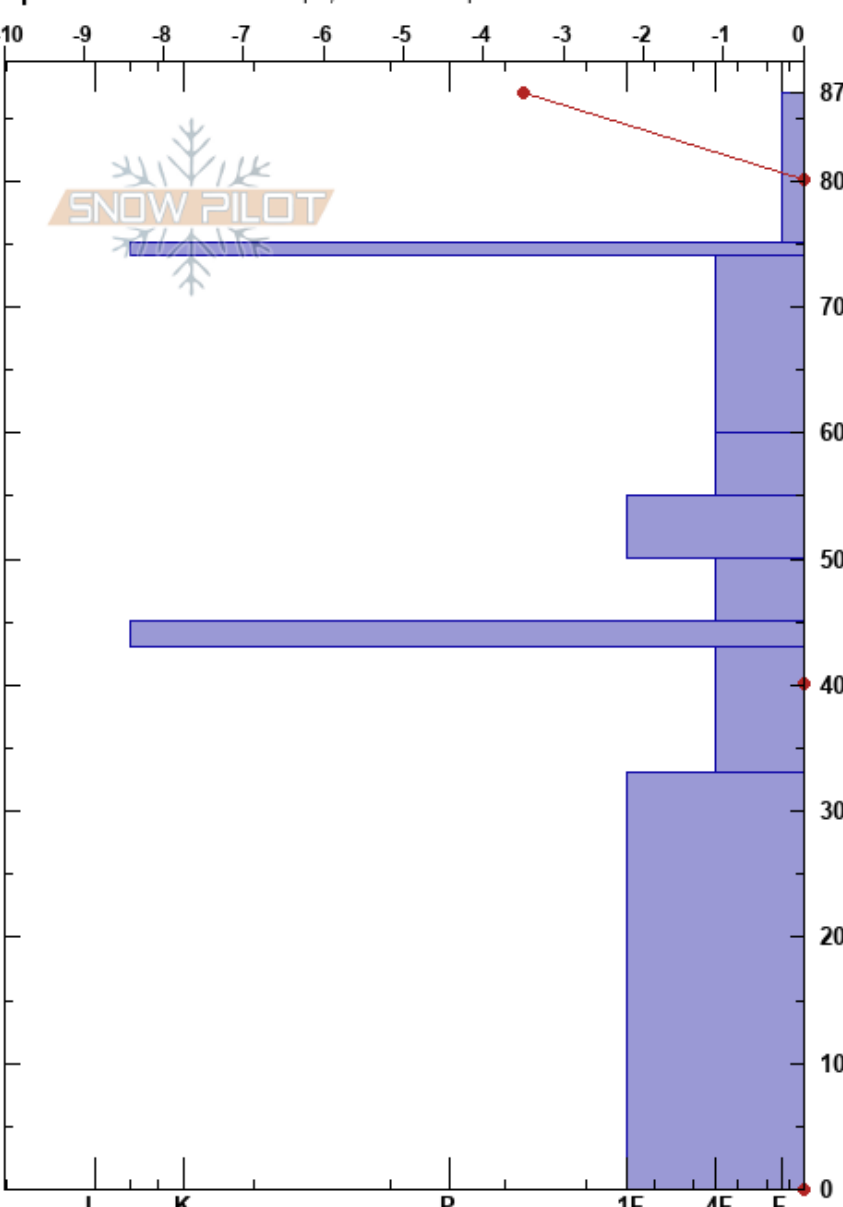

Steinskarfjellet low
 Kvaløya
 Norway
 Elevation: 233 m
 Aspect: N

Paul Velsand
 06/04/2017 - 13:30
 Co-ord: 33W 639468E 7732280N
 Slope Angle: 5°
 Wind Loading: no

Very Good
 Air Temperature: 0°C
 Sky Cover: FEW
 Precipitation: NO
 Wind: N Calm

HS:87
 PF:33 60-55cm:Problematic layer

Specifics: Ski tracks on slope; We skied slope

Form	Crystal		Moisture	ρ kg/m ³	Stability tests & Layer comments
	Size				
*	1-2		D	60	
⊙⊙	3-4		D		
♡	3		M	360	
♡	4-6		M	370	←ECTN19 @58cm in old facets
♡	4-6		W	350	
♡	6-10		M		
■					
♡	6-10		M	330	
♡	2-4		M	380	

Notes: Snow height at iButton: 96 cm.
 Water in the snow is getting colder and freezing.
 Temperature measured in every 10 cm increment, but not logged due to time consuming process.