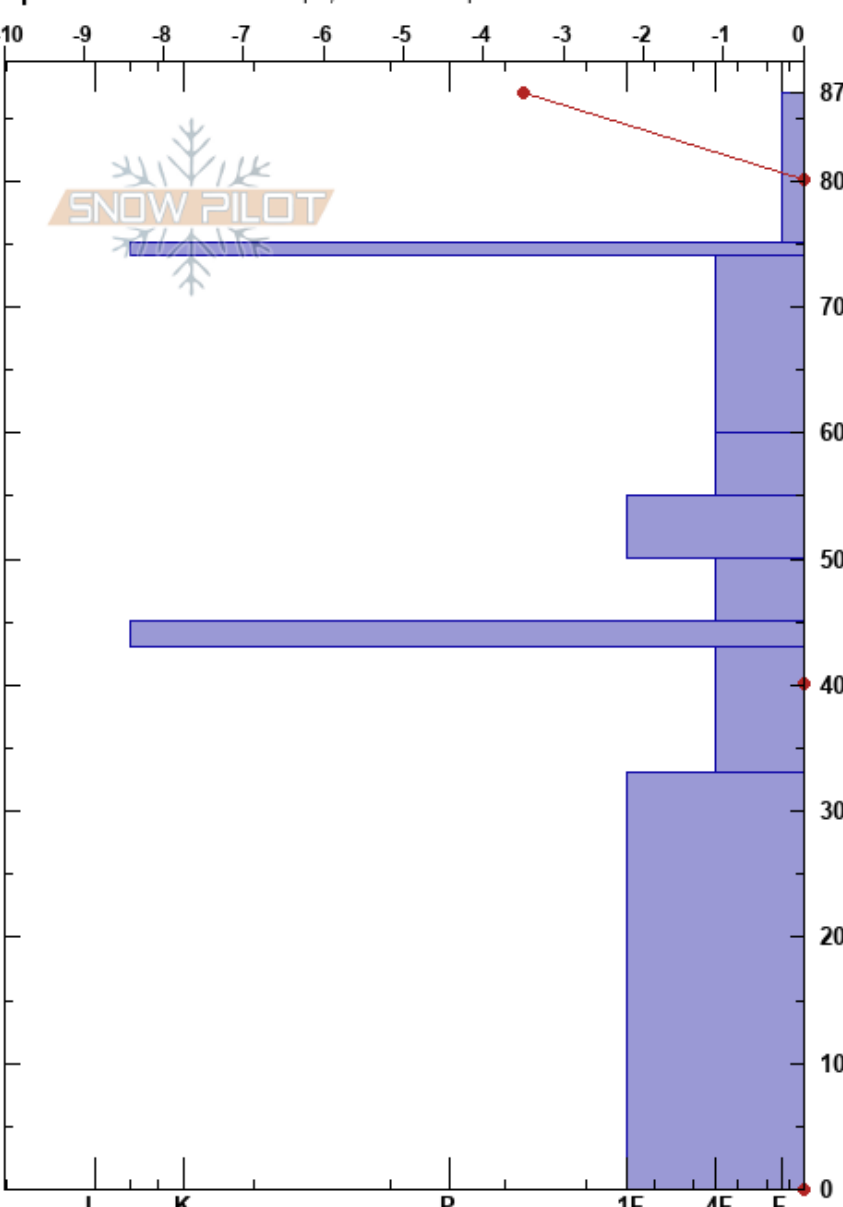

Steinskarfjellet low
 Kvaløya
 Norway
 Elevation: 233 m
 Aspect: N

Paul Velsand
 06/04/2017 - 13:30
 Co-ord: 33W 639468E 7732280N
 Slope Angle: 5°
 Wind Loading: no

Very Good
 Air Temperature: 0°C
 Sky Cover: FEW
 Precipitation: NO
 Wind: N Calm

HS:87
 PF:33 60-55cm:Problematic layer

Specifics: Ski tracks on slope; We skied slope

Form	Crystal		Moisture	ρ kg/m³	Stability tests & Layer comments
	Size				
*	1-2		D	60	
⊙⊙	3-4		D		
♡	3		M	360	
♡	4-6		M	370	←ECTN19 @58cm in old facets
♡	4-6		W	350	
♡	6-10		M		
■					
♡	6-10		M	330	
♡	2-4		M	380	

Notes: Snow height at iButton: 96 cm.
 Water in the snow is getting colder and freezing.
 Temperature measured in every 10 cm increment, but not logged due to time consuming process.