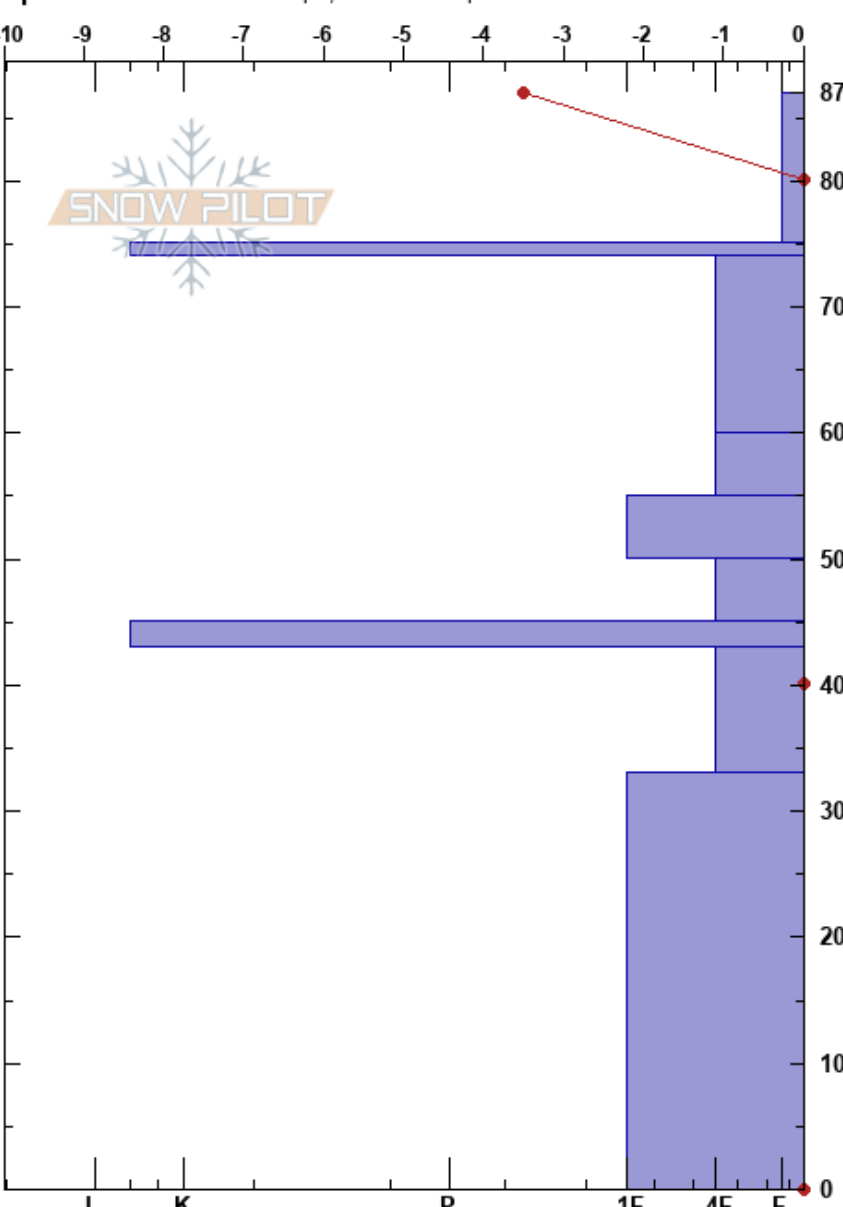

Steinskarfjellet low
 Kvaløya
 Norway
 Elevation: 233 m
 Aspect: N

Paul Velsand
 06/04/2017 - 13:30
 Co-ord: 33W 639468E 7732280N
 Slope Angle: 5°
 Wind Loading: no

Very Good
 Air Temperature: 0°C
 Sky Cover: FEW
 Precipitation: NO
 Wind: N Calm

HS:87
 PF:33 60-55cm:Problematic layer

Specifics: Ski tracks on slope; We skied slope

Form	Crystal		Moisture	ρ kg/m³	Stability tests & Layer comments
	Size	Moisture			
*	1-2	D		60	
⊙⊙	3-4	D			
♡	3	M		360	
♡	4-6	M		370	← ECTN19 @58cm in old facets
♡	4-6	W		350	
♡	6-10	M			
■					
♡	6-10	M		330	
♡	2-4	M		380	

Notes: Snow height at iButton: 96 cm.
 Water in the snow is getting colder and freezing.
 Temperature measured in every 10 cm increment, but not logged due to time consuming process.