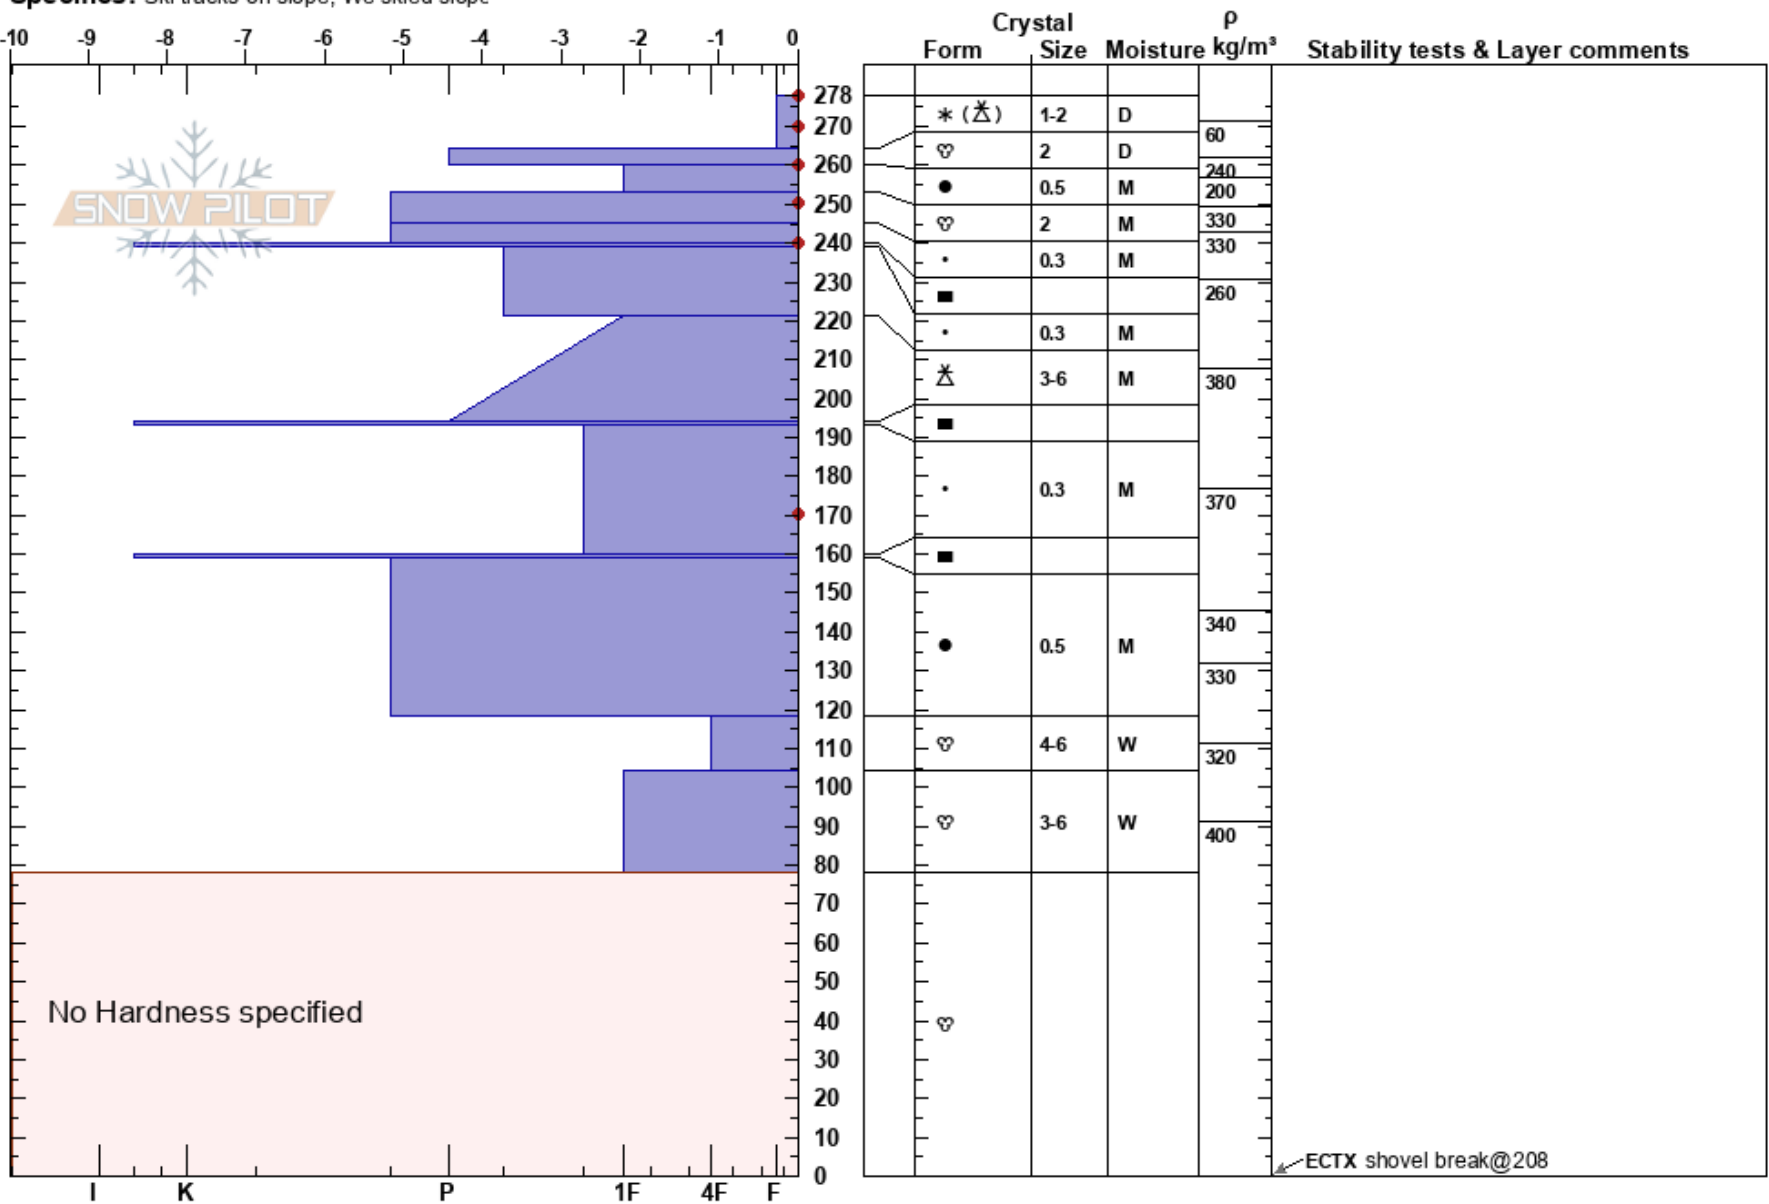

Steinskarfjellet high  
 Kvaløya  
 Norway  
**Elevation:** 464 m  
**Aspect:** E  
**Specifics:** Ski tracks on slope; We skied slope

Paul Velsand  
 06/04/2017 - 10:30  
**Co-ord:** 33W 640044E 7731831N  
**Slope Angle:** 25°  
**Wind Loading:** no

**Stability:** Very Good **HS:**278 **Layer Notes:**  
**Air Temperature:** -2.8°C **PF:**30 **221-194cm:**Problematic layer  
**Sky Cover:** OVC  
**Precipitation:** S2  
**Wind:** N Light Breeze

**Notes:** Snow height at iButton: 278 cm.  
 Isothermal snowpack. Temperature measured every 10 cm, but not logged in profile due to it was time consuming.  
 Assuming in lower 78 cm:  
 Density, 400 kg/m3.  
 Hardness, K.  
 Grainsize, 2-6 mm.