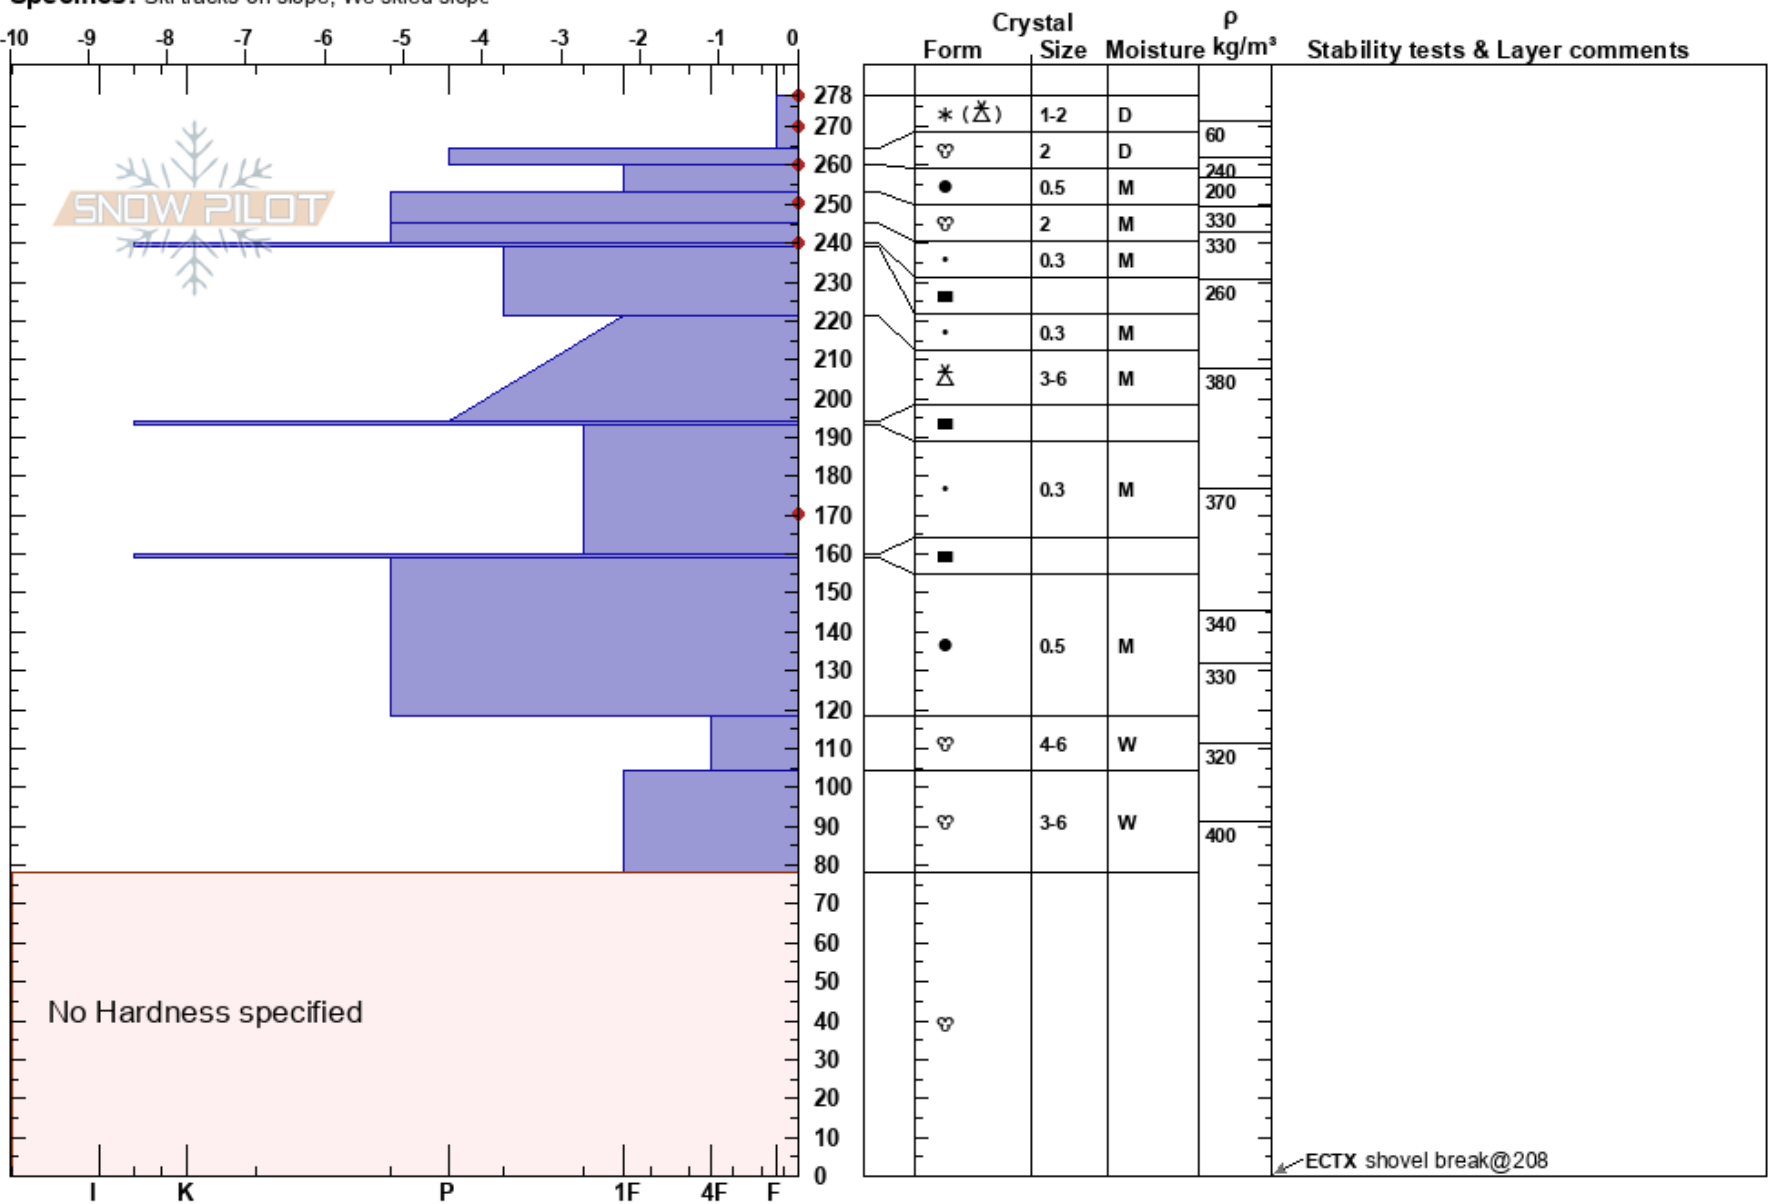

Steinskarfjellet high  
 Kvaløya  
 Norway  
**Elevation:** 464 m  
**Aspect:** E  
**Specifics:** Ski tracks on slope; We skied slope

Paul Velsand  
 06/04/2017 - 10:30  
**Co-ord:** 33W 640044E 7731831N  
**Slope Angle:** 25°  
**Wind Loading:** no

**Stability:** Very Good **HS:**278 **Layer Notes:**  
**Air Temperature:** -2.8°C **PF:**30 **221-194cm:**Problematic layer  
**Sky Cover:** OVC  
**Precipitation:** S2  
**Wind:** N Light Breeze

**Notes:** Snow height at iButton: 278 cm.  
 Isothermal snowpack. Temperature measured every 10 cm, but not logged in profile due to it was time consuming.  
 Assuming in lower 78 cm:  
 Density, 400 kg/m3.  
 Hardness, K.  
 Grainsize, 2-6 mm.

ECTX shovel break@208