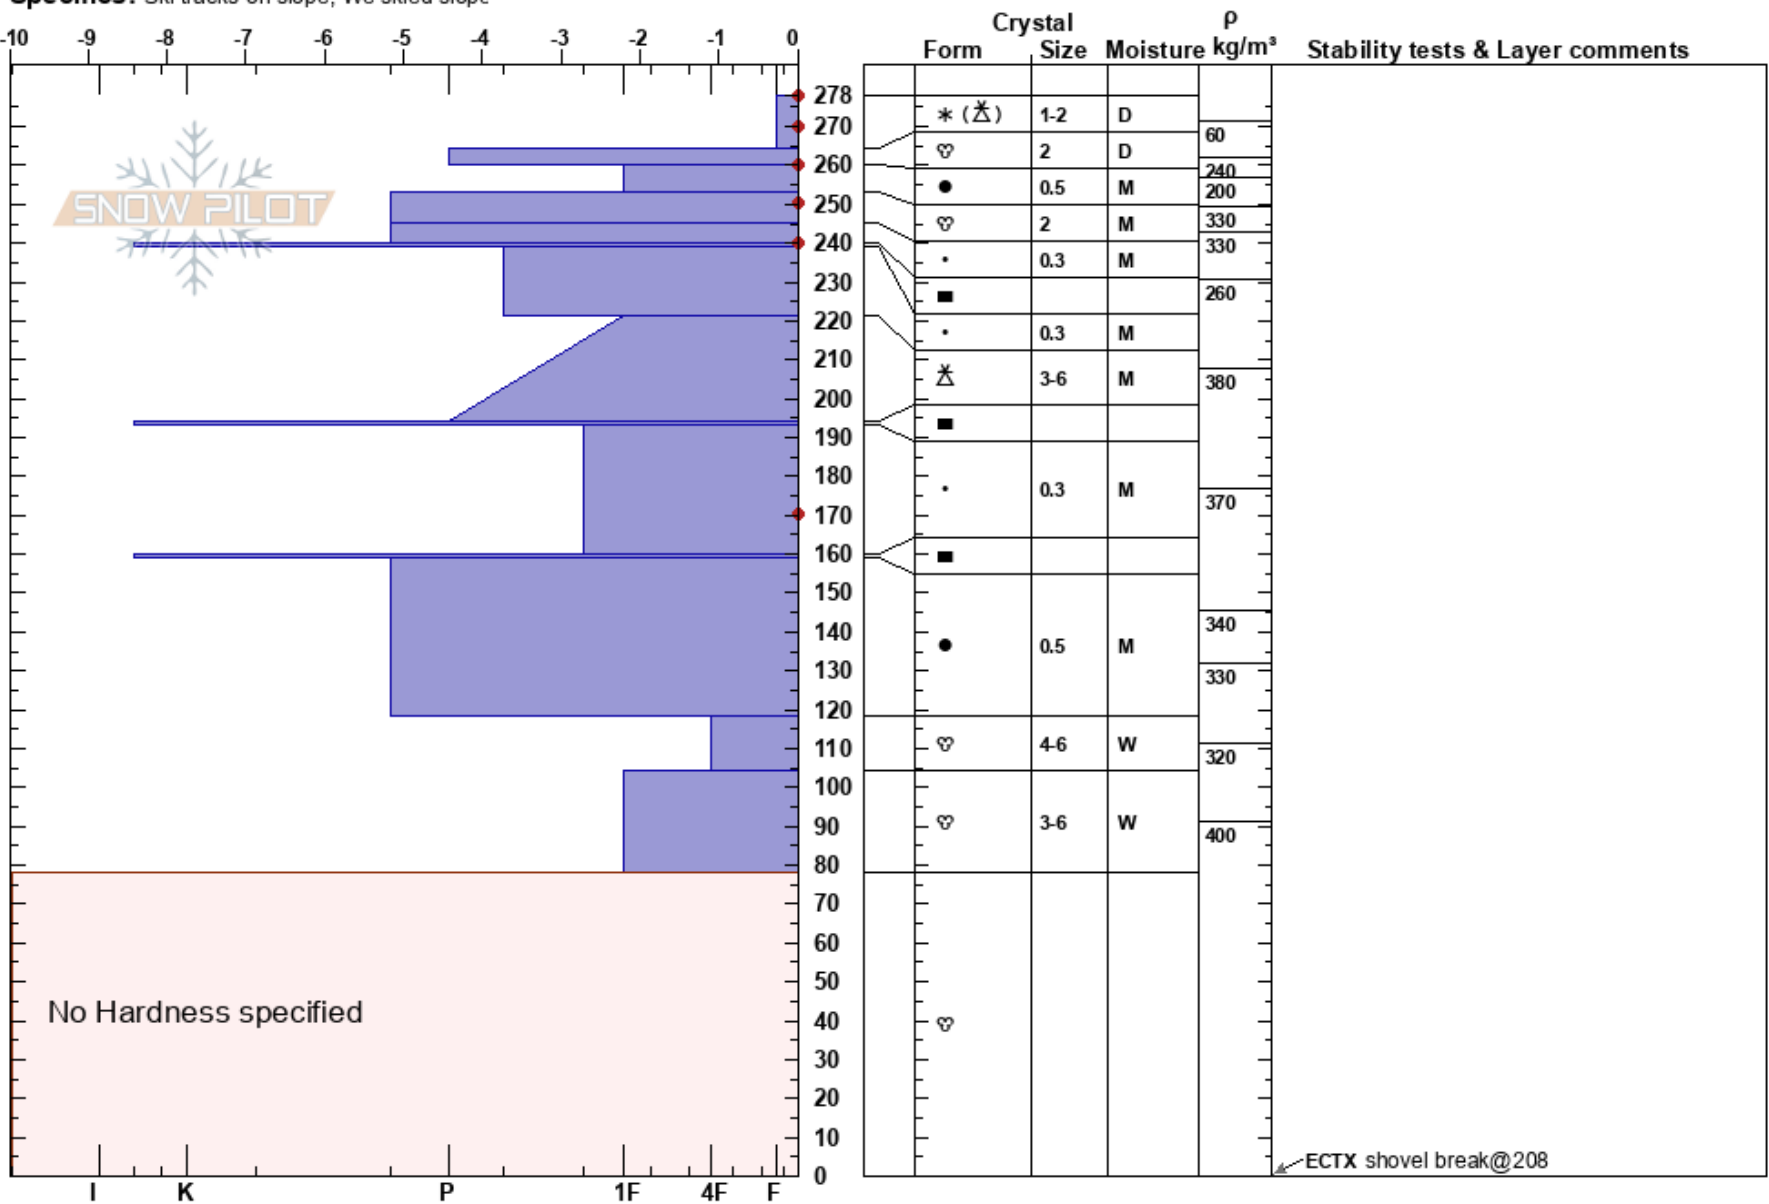

Steinskarfjellet high  
 Kvaløya  
 Norway  
**Elevation:** 464 m  
**Aspect:** E  
**Specifics:** Ski tracks on slope; We skied slope

Paul Velsand  
 06/04/2017 - 10:30  
**Co-ord:** 33W 640044E 7731831N  
**Slope Angle:** 25°  
**Wind Loading:** no

**Stability:** Very Good **HS:**278 **Layer Notes:**  
**Air Temperature:** -2.8°C **PF:**30 **221-194cm:**Problematic layer  
**Sky Cover:** OVC  
**Precipitation:** S2  
**Wind:** N Light Breeze

**Notes:** Snow height at iButton: 278 cm.

Isothermal snowpack. Temperature measured every 10 cm, but not logged in profile due to it was time consuming.  
 Assuming in lower 78 cm:  
 Density, 400 kg/m3.  
 Hardness, K.  
 Grainsize, 2-6 mm.

ECTX shovel break@208