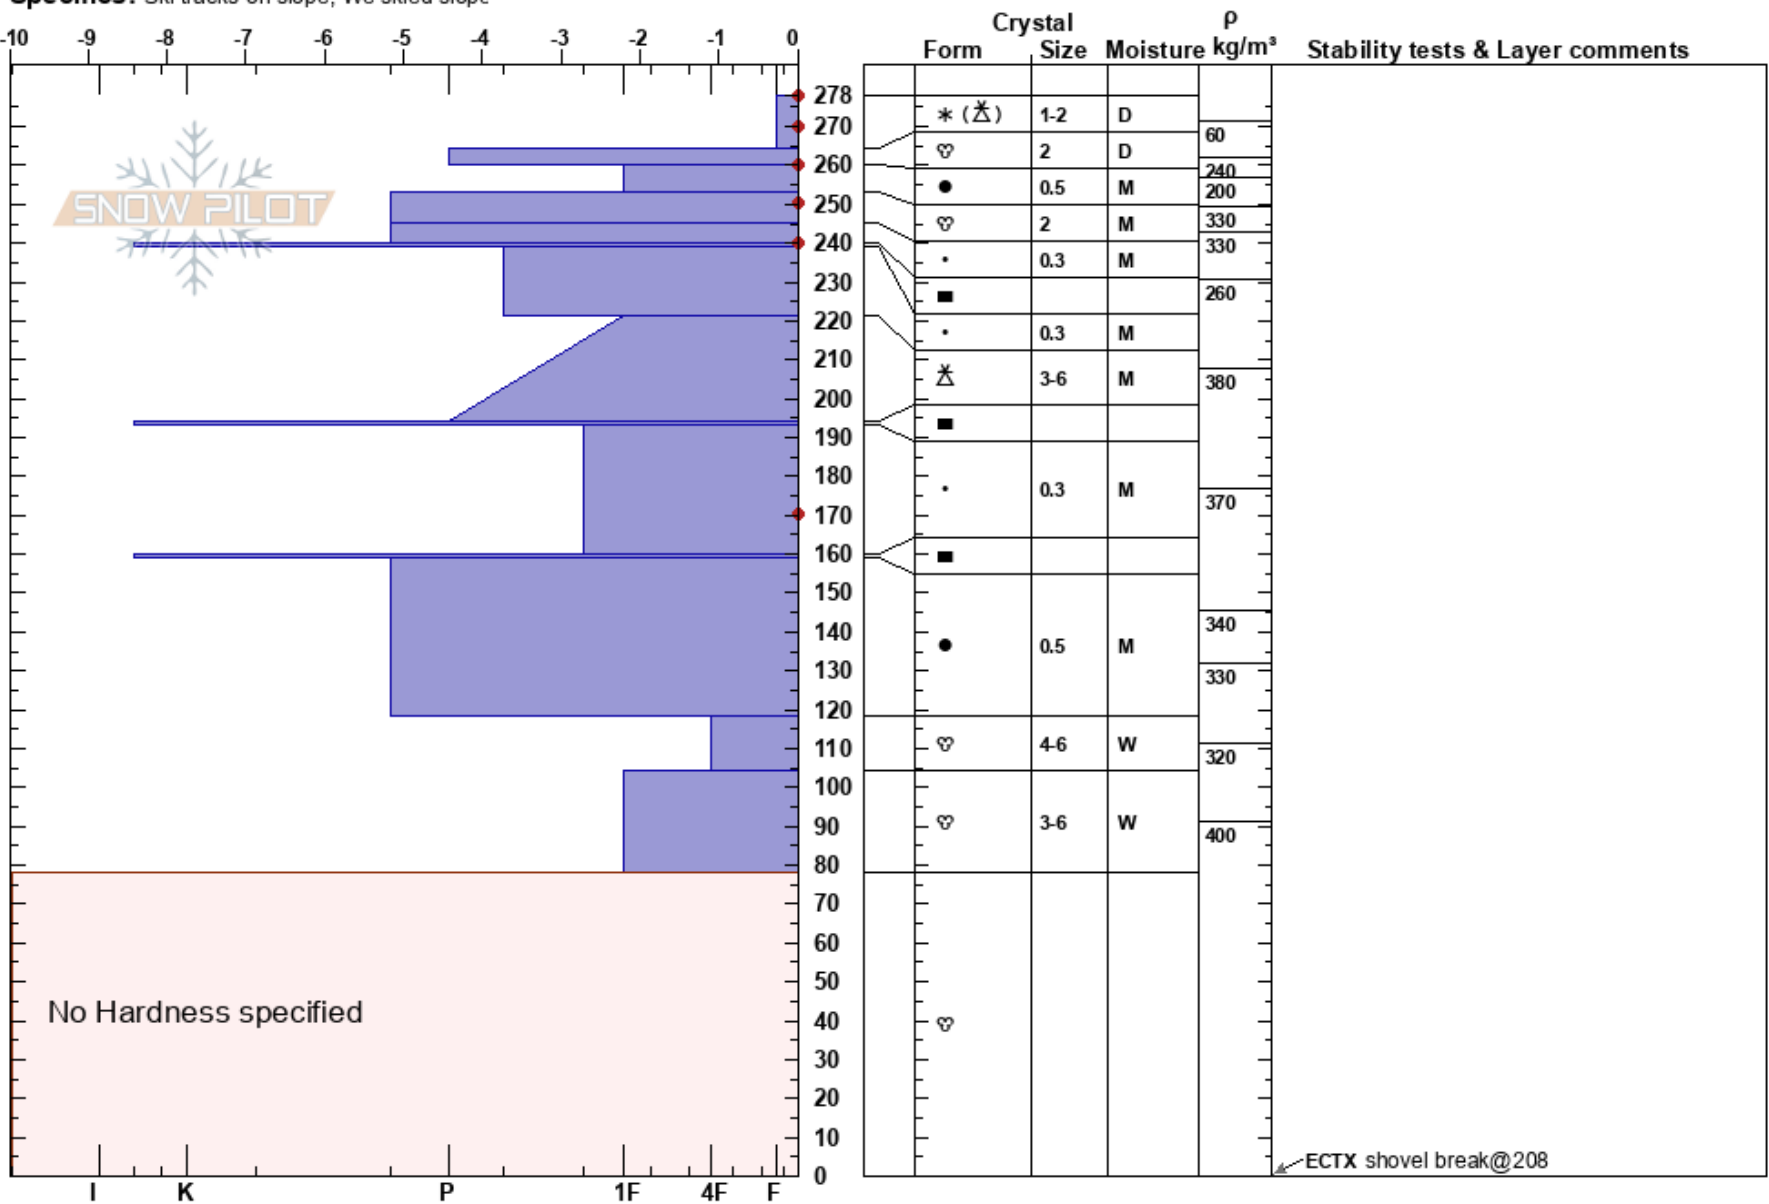

Steinskarfjellet high
 Kvaløya
 Norway
Elevation: 464 m
Aspect: E
Specifics: Ski tracks on slope; We skied slope

Paul Velsand
 06/04/2017 - 10:30
Co-ord: 33W 640044E 7731831N
Slope Angle: 25°
Wind Loading: no

Stability: Very Good **HS:**278 **Layer Notes:**
Air Temperature: -2.8°C **PF:**30 **221-194cm:**Problematic layer
Sky Cover: OVC
Precipitation: S2
Wind: N Light Breeze

Notes: Snow height at iButton: 278 cm.
 Isothermal snowpack. Temperature measured every 10 cm, but not logged in profile due to it was time consuming.
 Assuming in lower 78 cm:
 Density, 400 kg/m3.
 Hardness, K.
 Grainsize, 2-6 mm.

ECTX shovel break@208